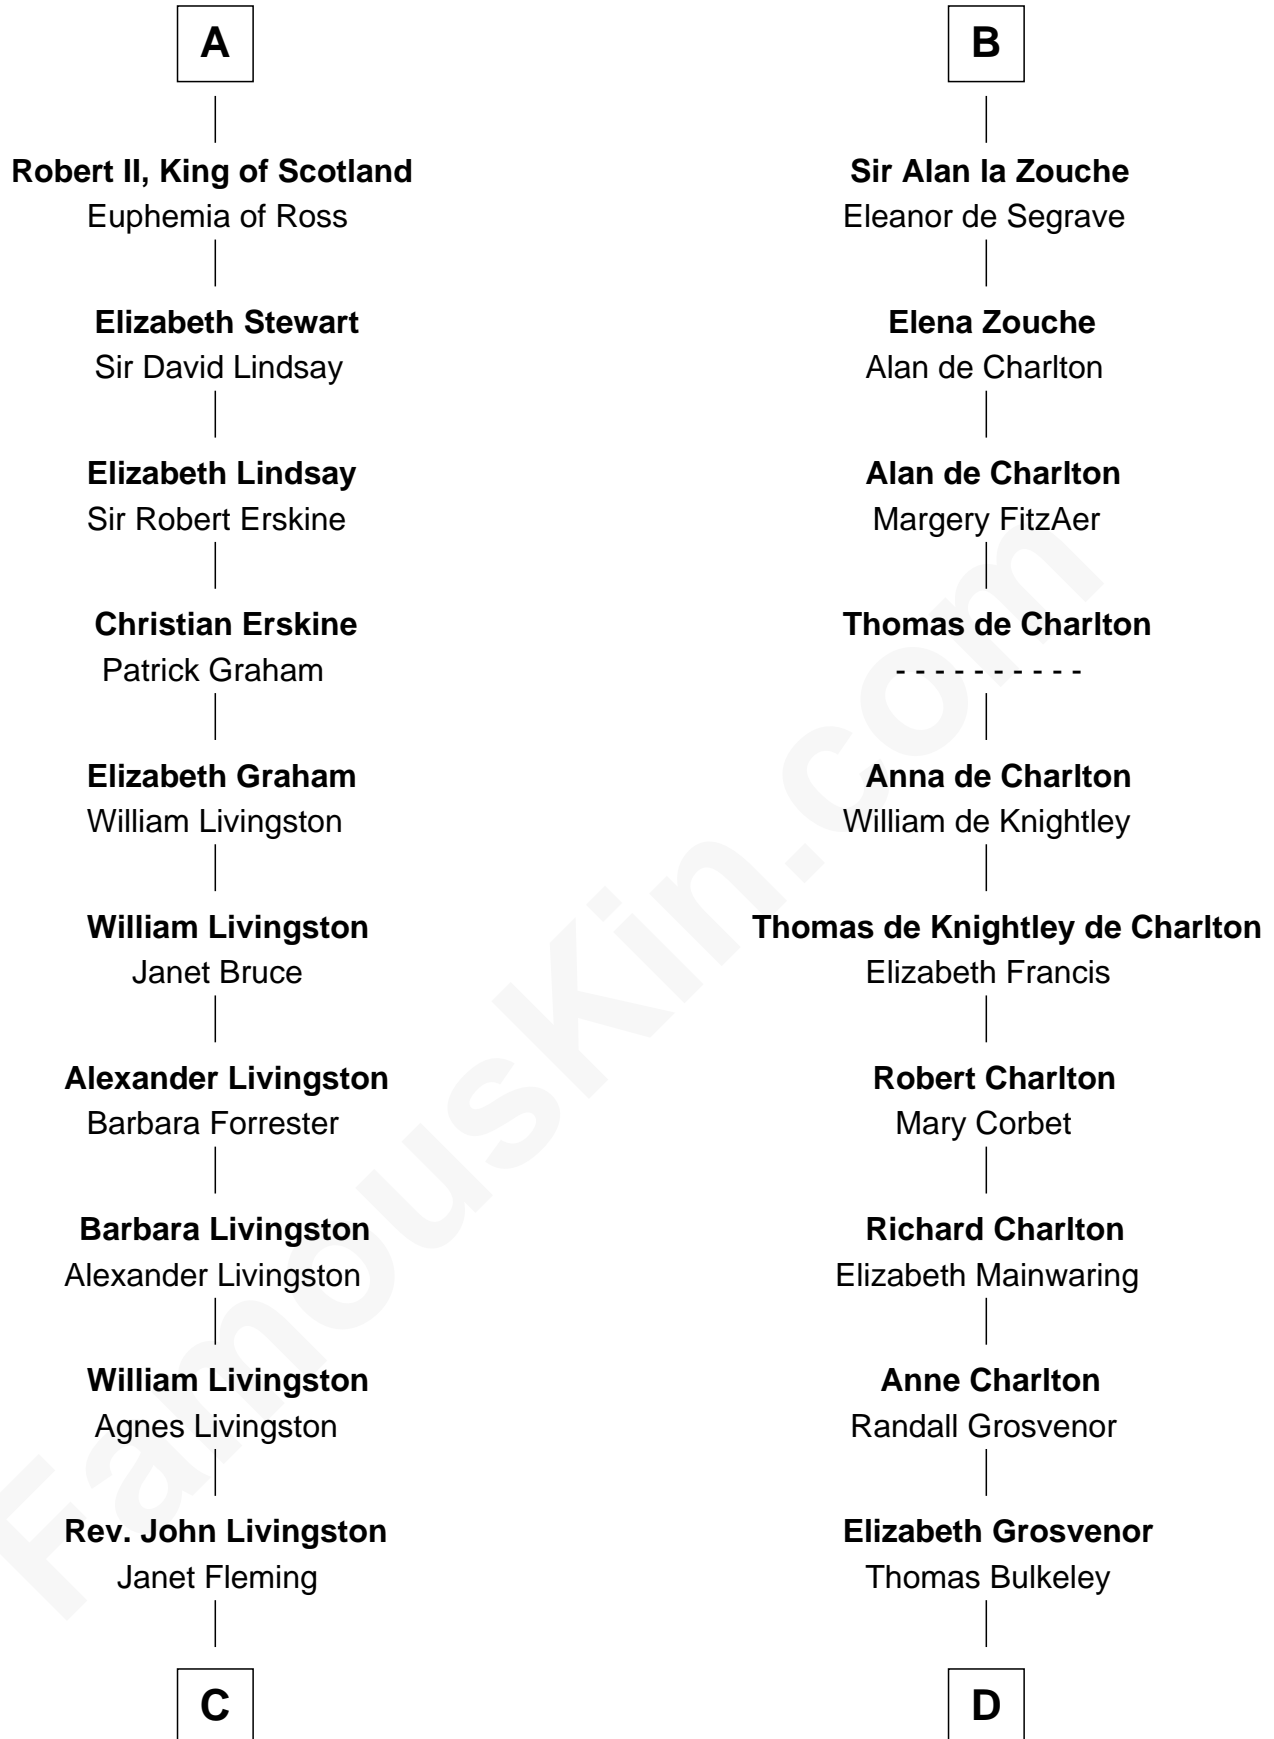

FamousKin.com

Relationship Chart of Hamilton Fish

26th U.S. Secretary of State

19th cousin 2 times removed of

Rev. John Whittingham

(c1616 - 1639) Great Migration Immigrant 1637

C

Robert Livingston