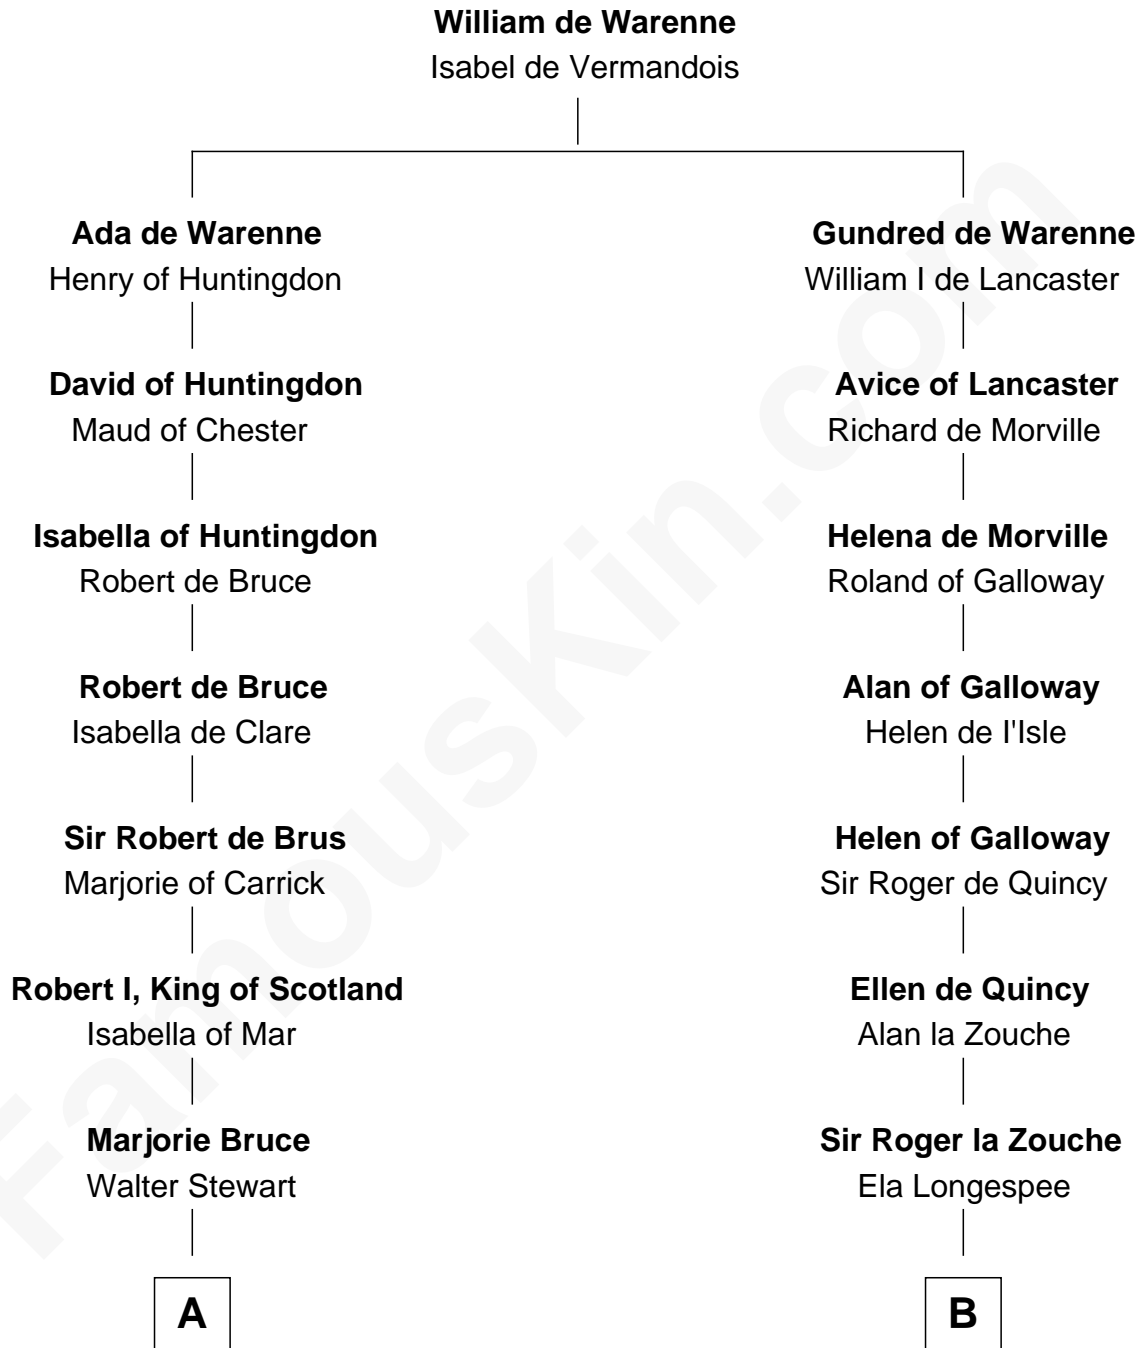

FamousKin.com

Relationship Chart of Hamilton Fish

26th U.S. Secretary of State

19th cousin 2 times removed of

Rev. John Whittingham

(c1616 - 1639) Great Migration Immigrant 1637

C

Robert Livingston

Alida Schuyler

Gilbert Robert Livingston

Cornelia Beekman

Margaret Livingston

Petrus Stuyvesant

Elizabeth Stuyvesant

Lt. Col. Nicholas Fish

Hamilton Fish

26th U.S. Secretary of State

D

Rev. Edward Bulkeley

Olive Irby

Elizabeth Bulkeley

Richard Whittingham

Rev. John Whittingham

Great Migration Immigrant 1637