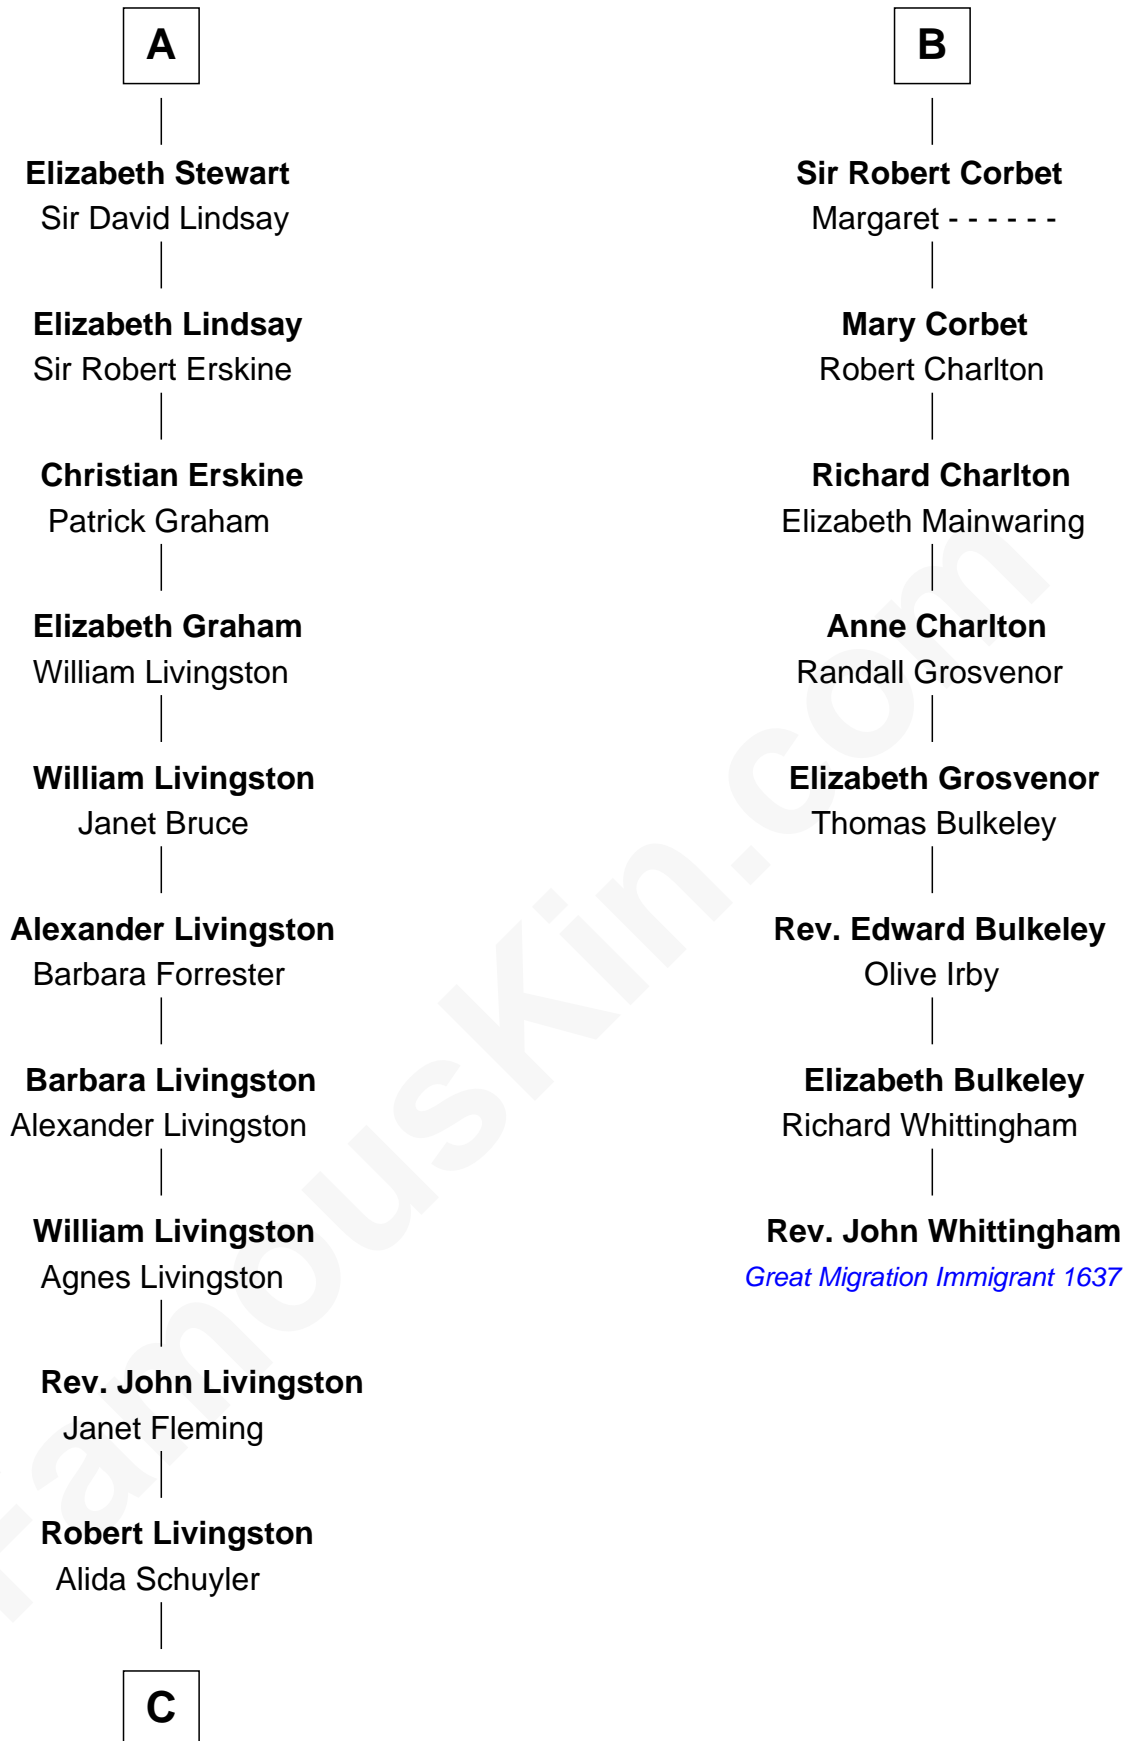

FamousKin.com

Relationship Chart of

Hamilton Fish

26th U.S. Secretary of State

14th cousin 6 times removed of

Rev. John Whittingham

(c1616 - 1639) Great Migration Immigrant 1637

C

—
Gilbert Robert Livingston

Cornelia Beekman

—
Margaret Livingston

Petrus Stuyvesant

—
Elizabeth Stuyvesant

Lt. Col. Nicholas Fish

—
Hamilton Fish

26th U.S. Secretary of State