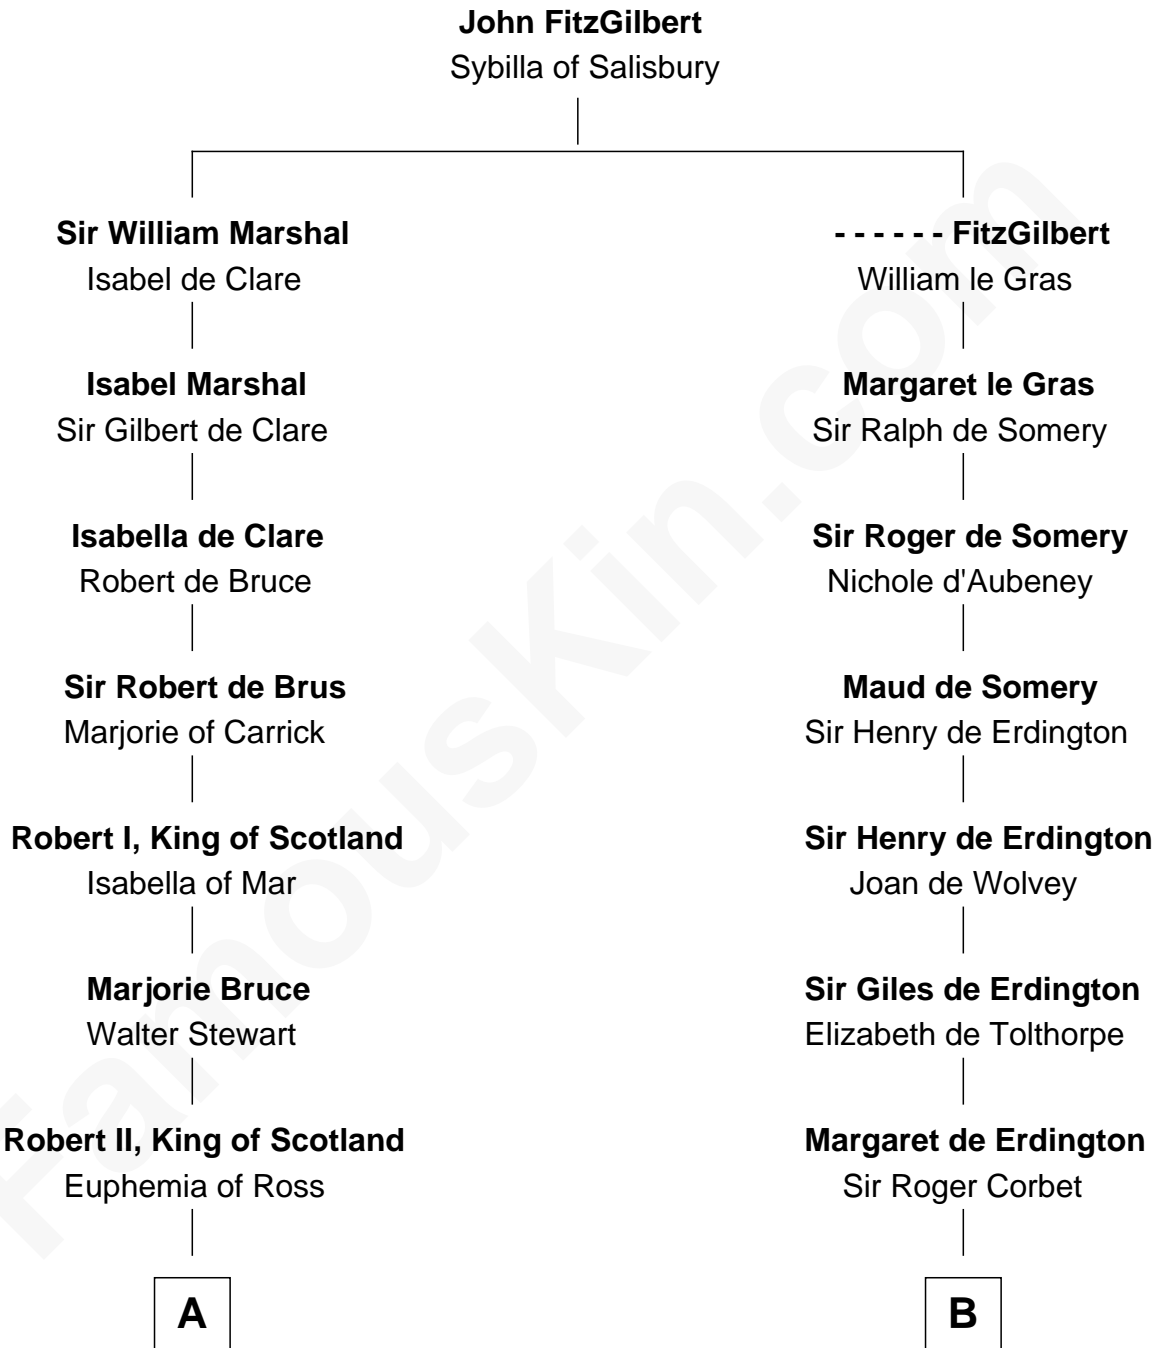

FamousKin.com

Relationship Chart of

Hamilton Fish

26th U.S. Secretary of State

14th cousin 6 times removed of

Rev. John Whittingham

(c1616 - 1639) Great Migration Immigrant 1637

C

—
Gilbert Robert Livingston

Cornelia Beekman

—
Margaret Livingston

Petrus Stuyvesant

—
Elizabeth Stuyvesant

Lt. Col. Nicholas Fish

—
Hamilton Fish

26th U.S. Secretary of State