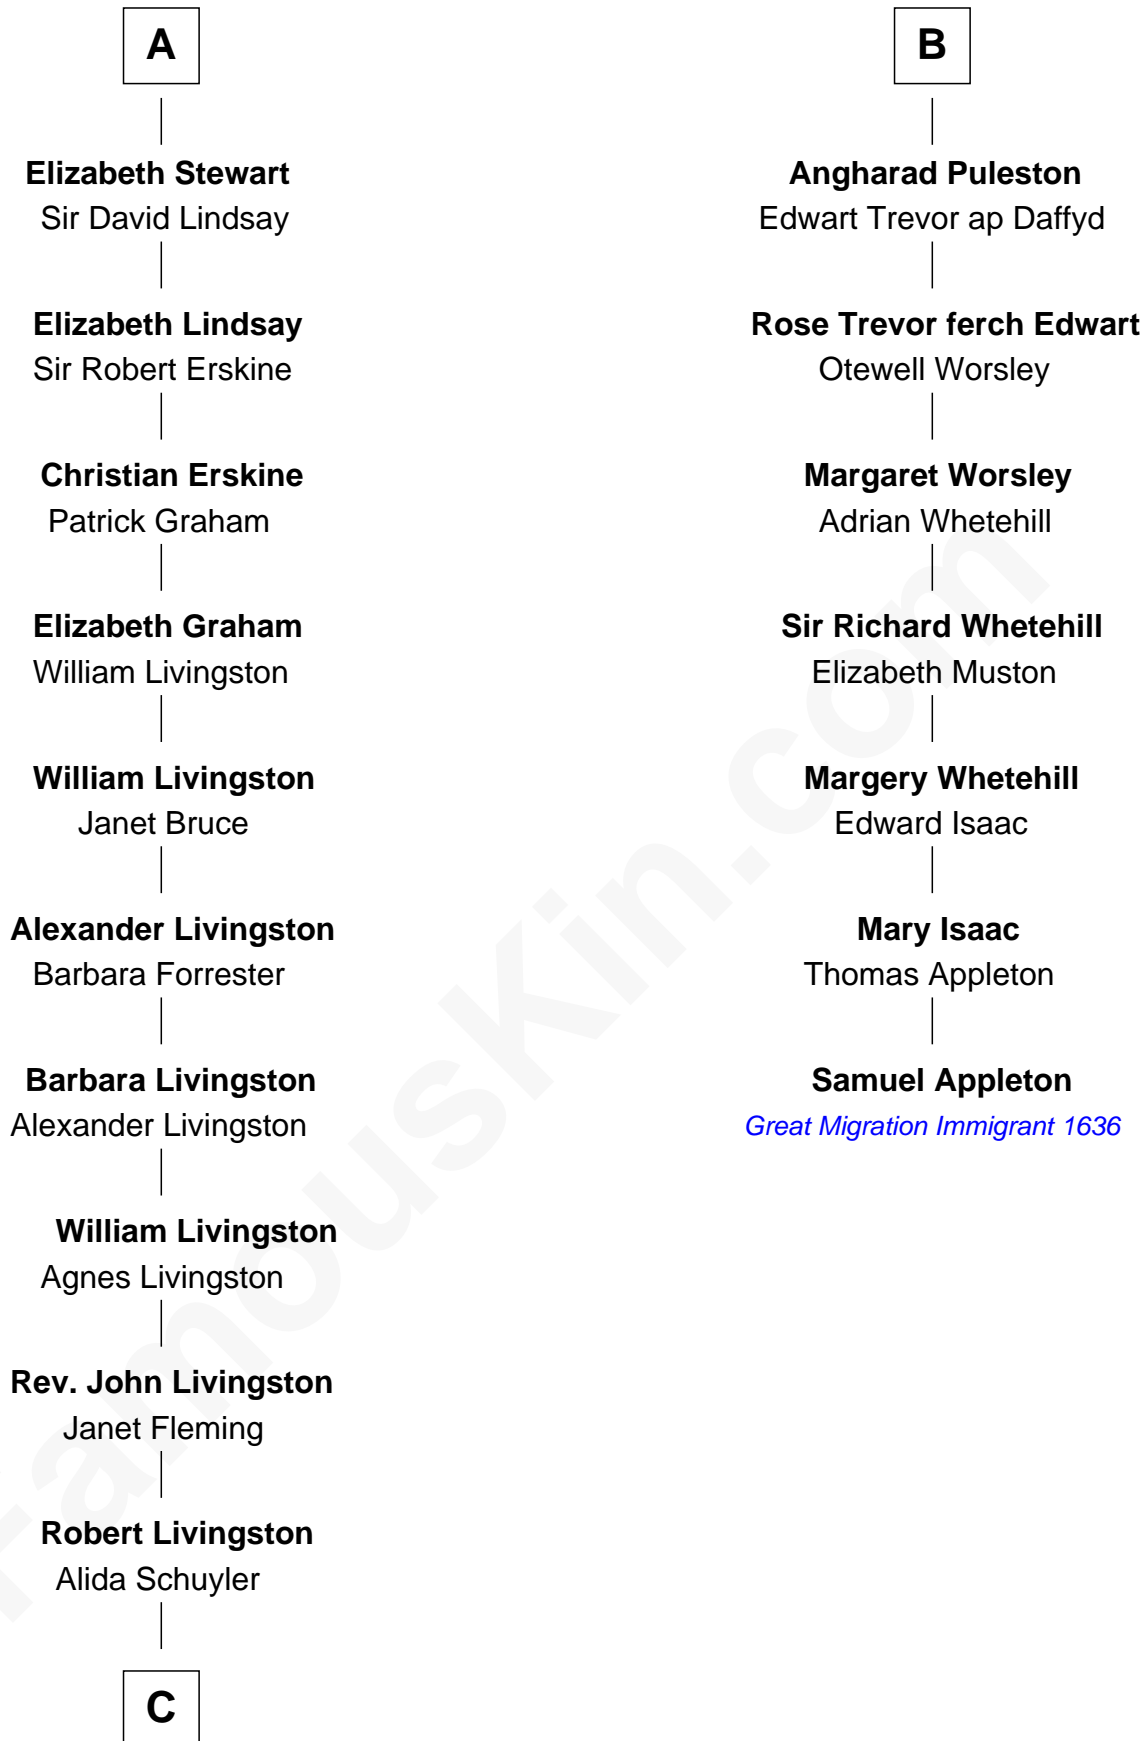

## Relationship Chart of

### Hamilton Fish

26th U.S. Secretary of State

13th cousin 7 times removed of

**Samuel Appleton**

(c1586 - 1670) Great Migration Immigrant 1636

**C**

—  
**Gilbert Robert Livingston**

Cornelia Beekman

—  
**Margaret Livingston**

Petrus Stuyvesant

—  
**Elizabeth Stuyvesant**

Lt. Col. Nicholas Fish

—  
**Hamilton Fish**

*26th U.S. Secretary of State*

FamousKin.com