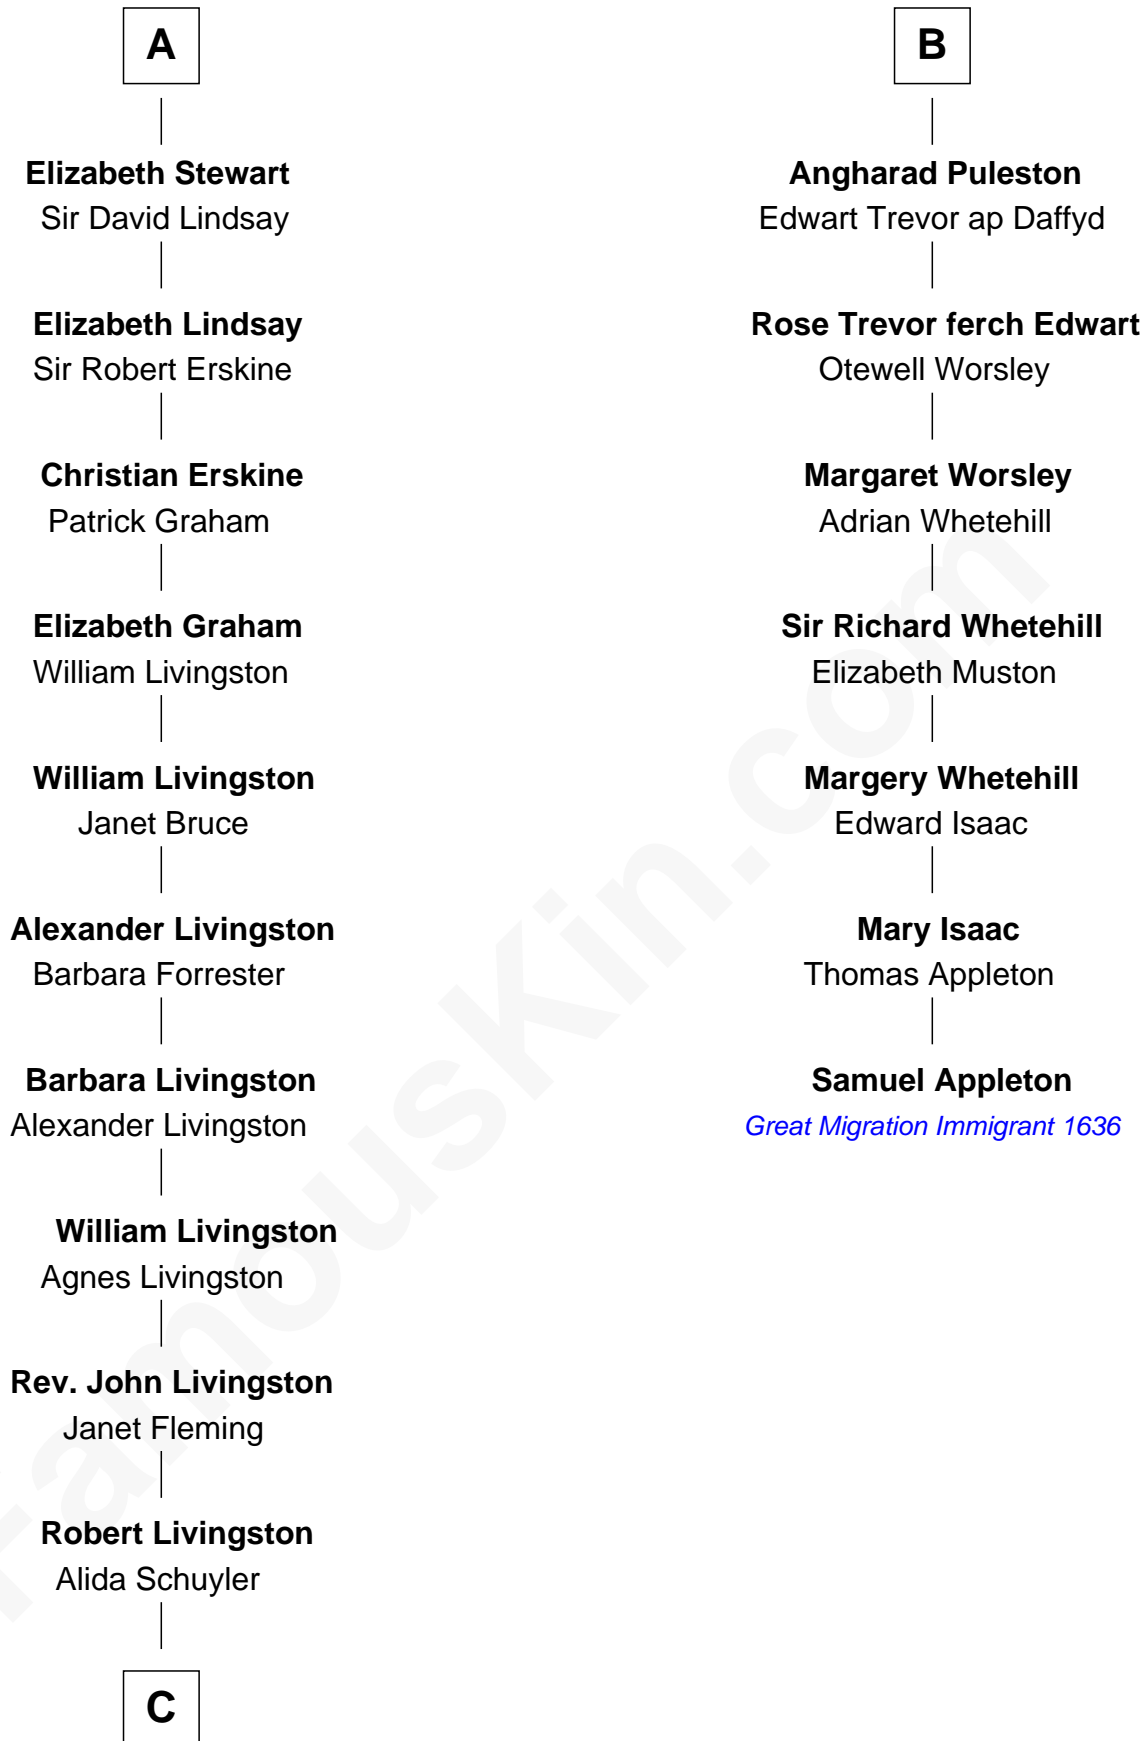

FamousKin.com Relationship Chart of Hamilton Fish

26th U.S. Secretary of State

13th cousin 7 times removed of

Samuel Appleton

(c1586 - 1670) Great Migration Immigrant 1636

C

—
Gilbert Robert Livingston

Cornelia Beekman

—
Margaret Livingston

Petrus Stuyvesant

—
Elizabeth Stuyvesant

Lt. Col. Nicholas Fish

—
Hamilton Fish

26th U.S. Secretary of State

FamousKin.com