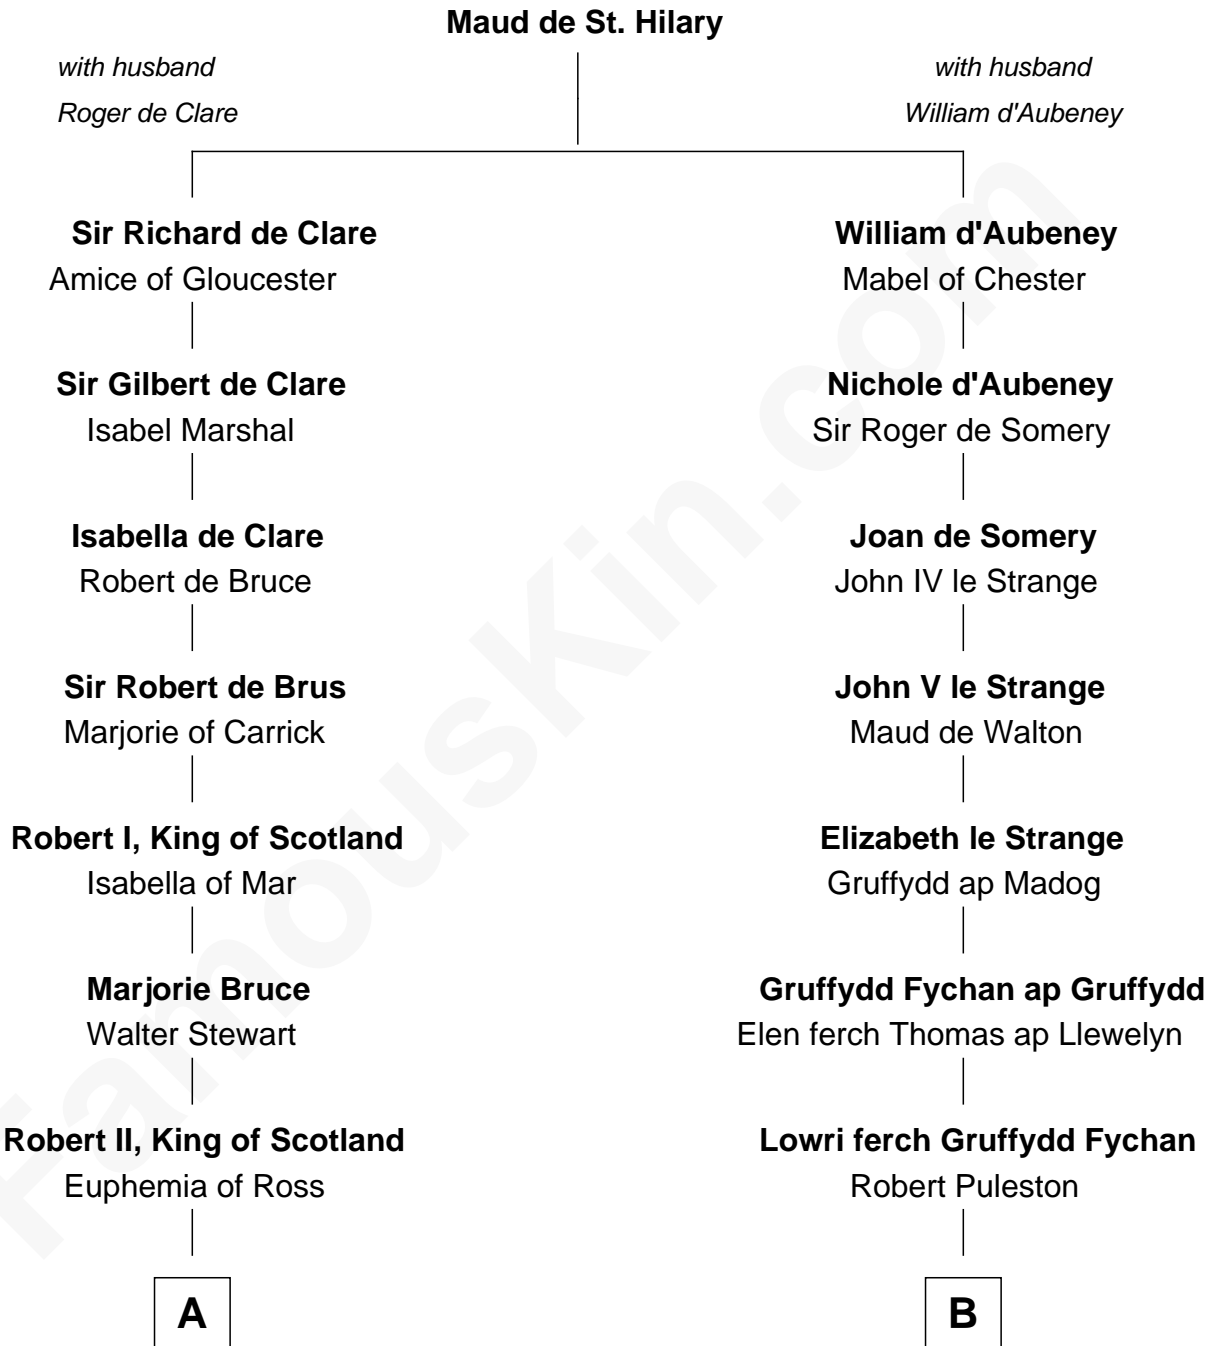

FamousKin.com Relationship Chart of Hamilton Fish

26th U.S. Secretary of State

13th cousin 7 times removed of

Samuel Appleton

(c1586 - 1670) Great Migration Immigrant 1636

C

—
Gilbert Robert Livingston

Cornelia Beekman

—
Margaret Livingston

Petrus Stuyvesant

—
Elizabeth Stuyvesant

Lt. Col. Nicholas Fish

—
Hamilton Fish

26th U.S. Secretary of State

FamousKin.com