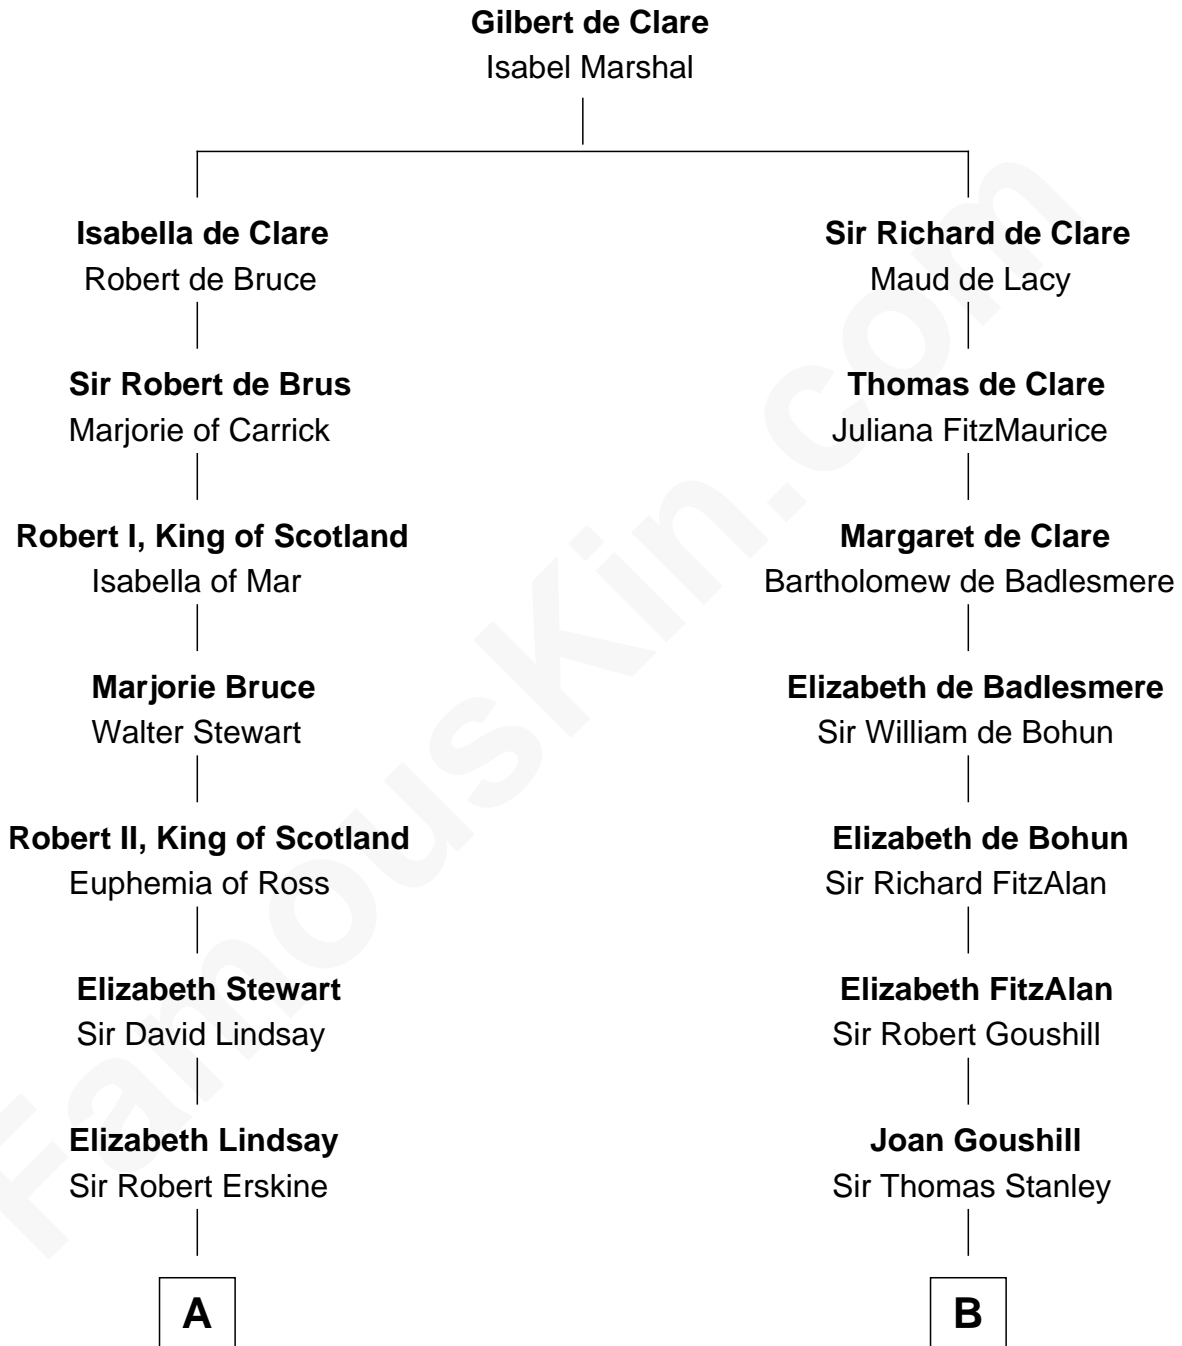

FamousKin.com Relationship Chart of

Hamilton Fish

26th U.S. Secretary of State

18th cousin of

Francis Godfrey

(unk - c1669) Great Migration Immigrant 1638

C

Elizabeth Stuyvesant
Lt. Col. Nicholas Fish

Hamilton Fish
26th U.S. Secretary of State

D

Col. Edward Lloyd
Elizabeth Tayloe

Francis Godfrey
Great Migration Immigrant 1638

FamousKin.com