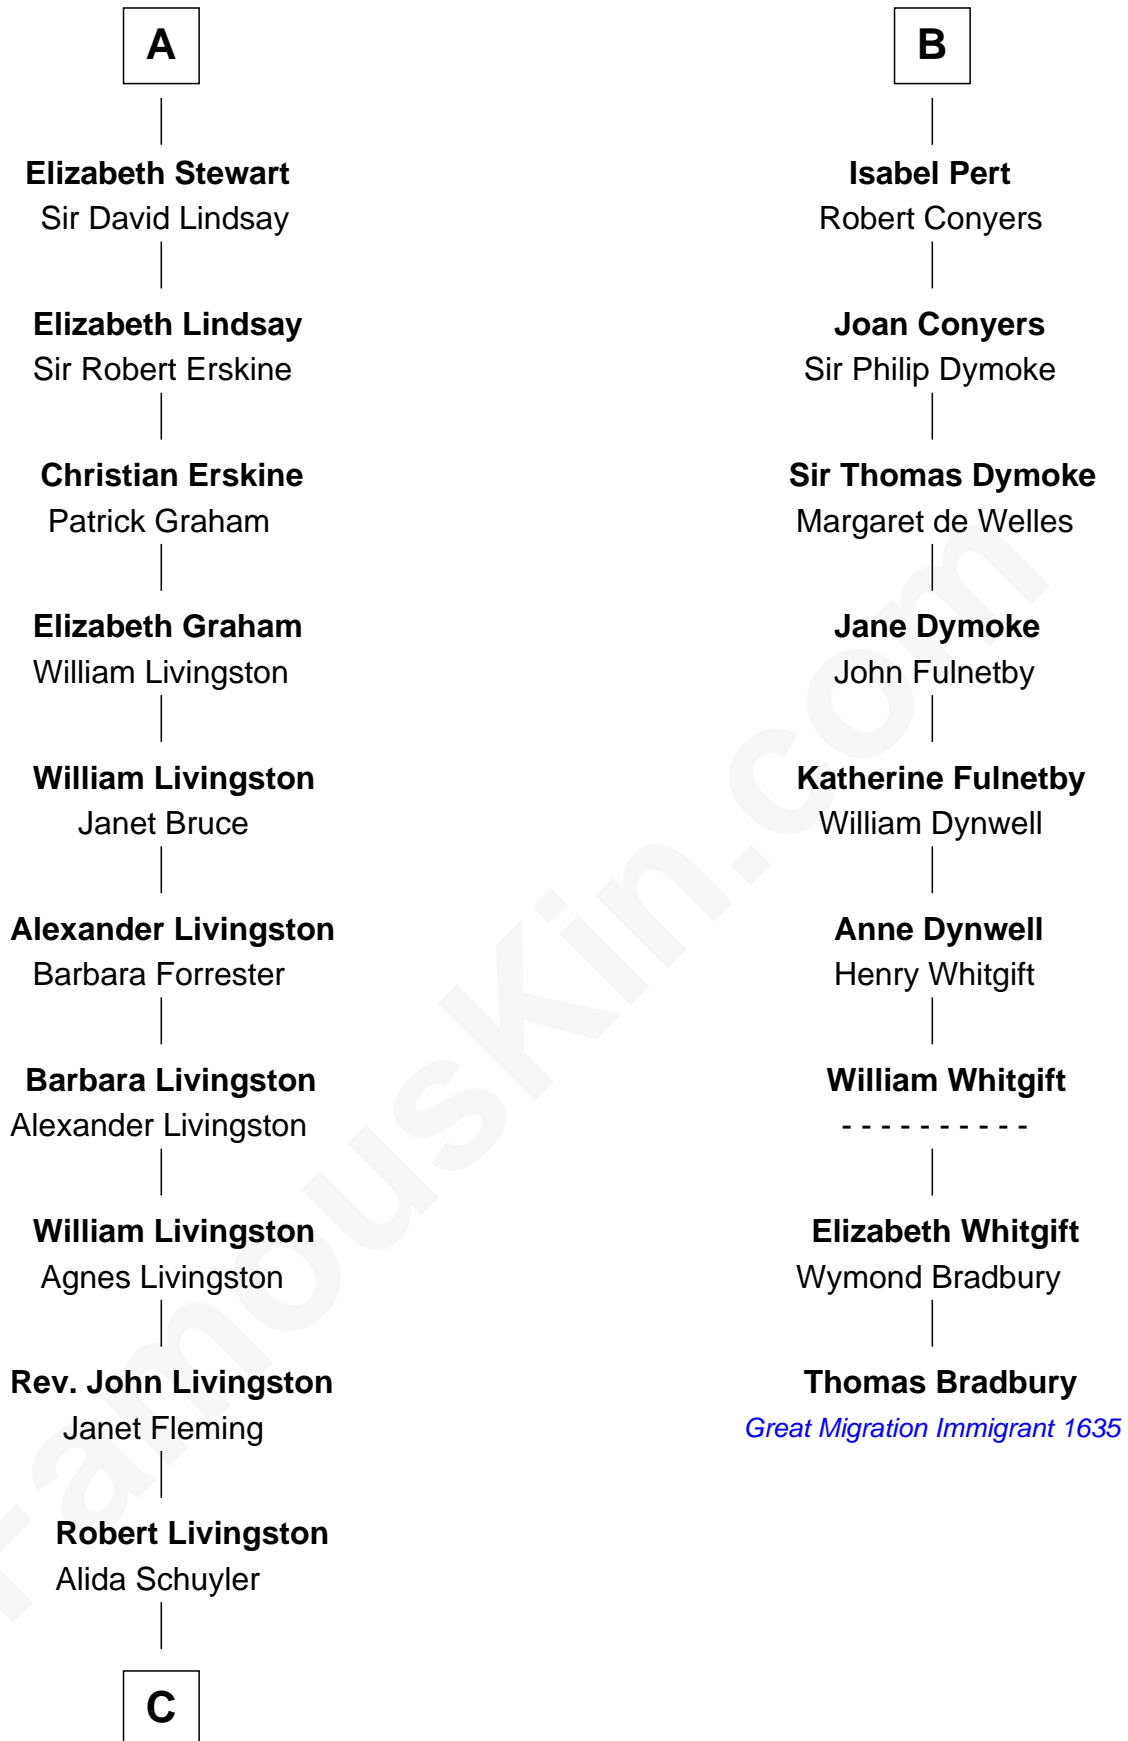

## Relationship Chart of

### Hamilton Fish

26th U.S. Secretary of State

15th cousin 5 times removed of

### Thomas Bradbury

(c1610/11 - 1694/5) Great Migration Immigrant 1635

**C**

—  
**Gilbert Robert Livingston**

Cornelia Beekman

—  
**Margaret Livingston**

Petrus Stuyvesant

—  
**Elizabeth Stuyvesant**