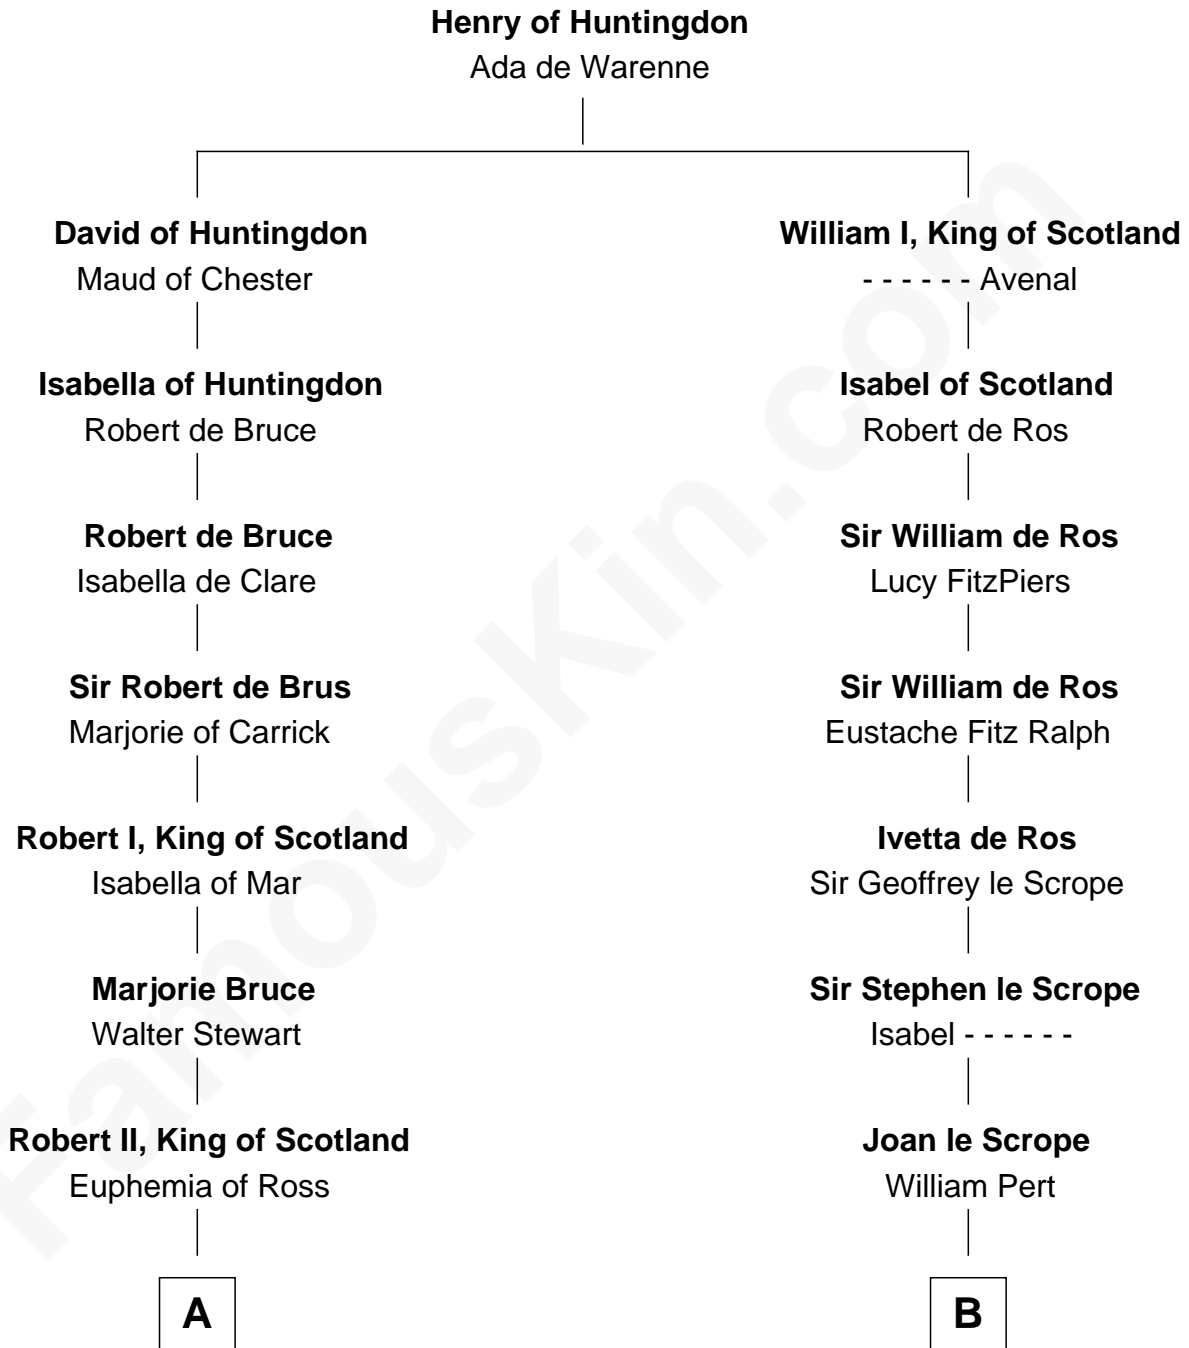

## Relationship Chart of

### Hamilton Fish

26th U.S. Secretary of State

15th cousin 5 times removed of

### Thomas Bradbury

(c1610/11 - 1694/5) Great Migration Immigrant 1635

**C**

—  
**Gilbert Robert Livingston**

Cornelia Beekman

—  
**Margaret Livingston**

Petrus Stuyvesant

—  
**Elizabeth Stuyvesant**