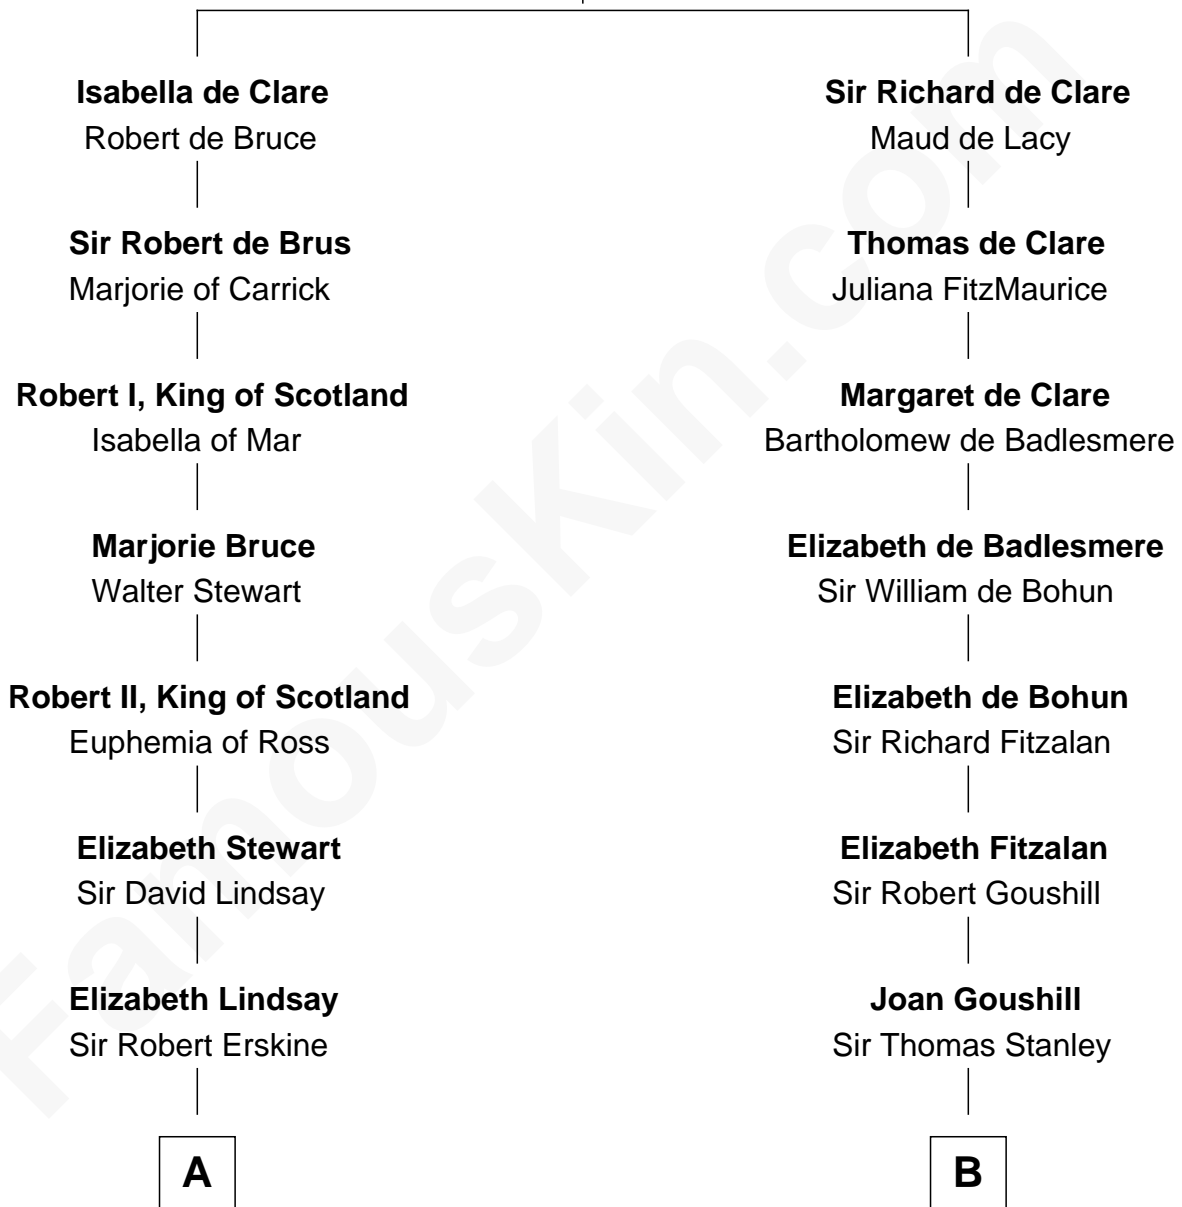

# FamousKin.com Relationship Chart of

**Hamilton Fish**

*26th U.S. Secretary of State*

18th cousin 1 time removed of

**John Quincy Adams**

*6th U.S. President*

**Gilbert de Clare**

Isabel Marshal

**C**

**Elizabeth Stuyvesant**  
Lt. Col. Nicholas Fish

**Hamilton Fish**  
*26th U.S. Secretary of State*

**D**

**Elizabeth Quincy**  
Rev. William Smith

**Abigail Quincy Smith**  
John Adams

**John Quincy Adams**  
*6th U.S. President*