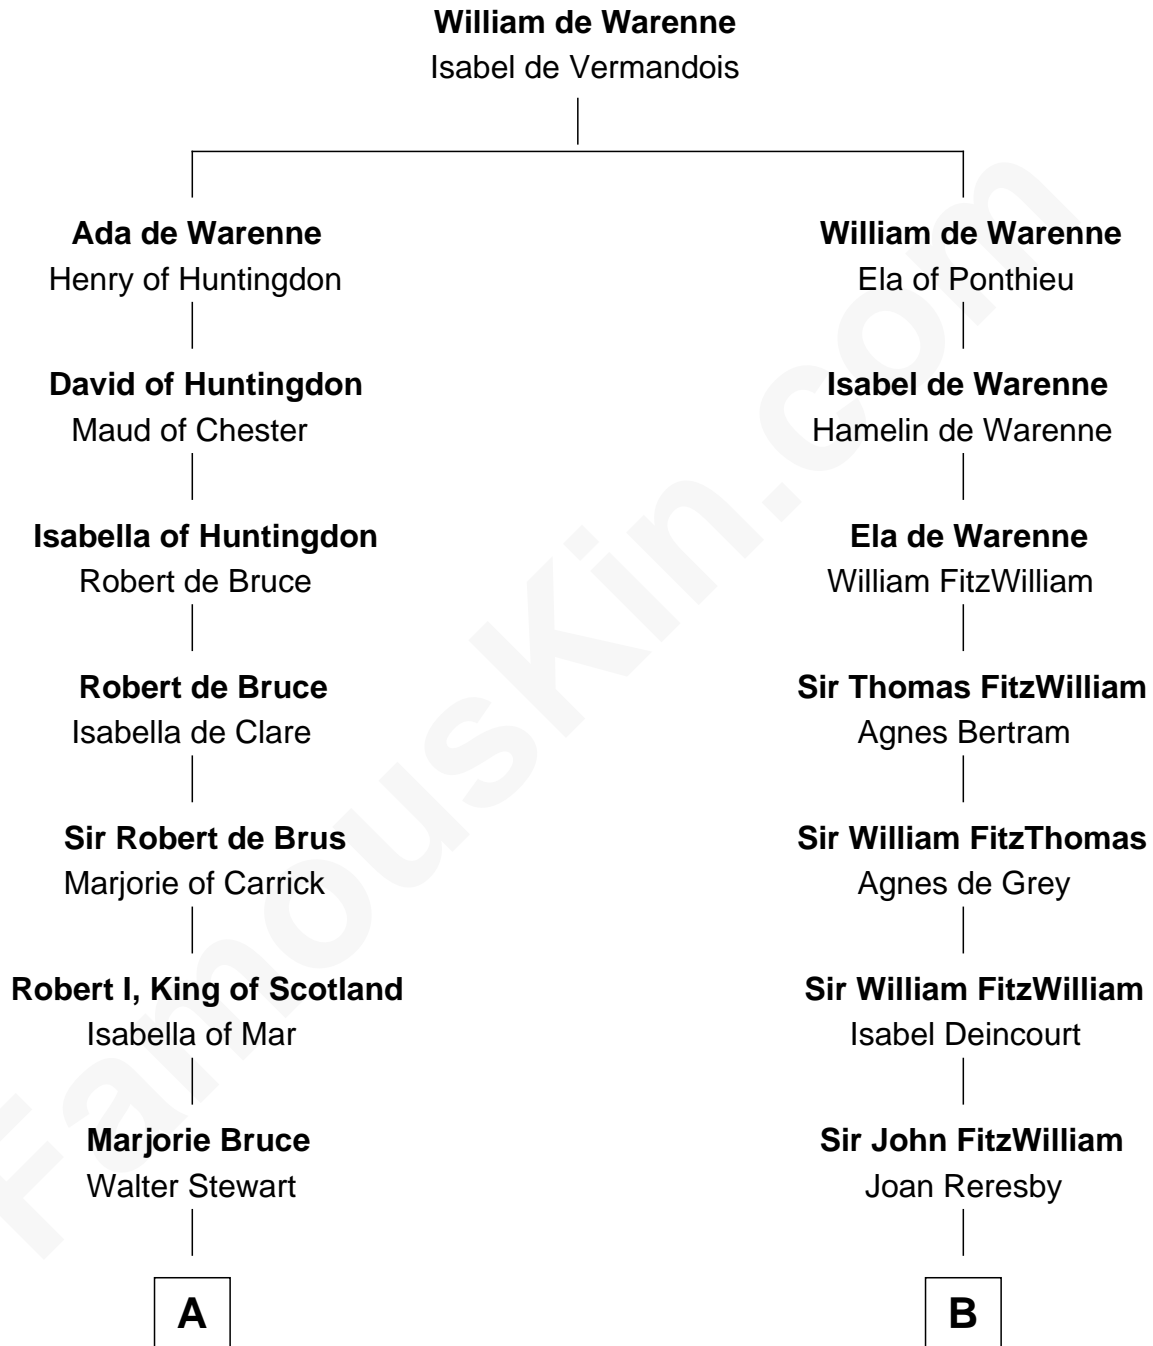

FamousKin.com Relationship Chart of

Hamilton Fish

26th U.S. Secretary of State

21st cousin of

John Quincy Adams

6th U.S. President

C

Robert Livingston

Alida Schuyler

Gilbert Robert Livingston

Cornelia Beekman

Margaret Livingston

Petrus Stuyvesant

Elizabeth Stuyvesant

Lt. Col. Nicholas Fish

Hamilton Fish

26th U.S. Secretary of State

D

Anna Shepard

Daniel Quincy

Col John Quincy

Elizabeth Norton

Elizabeth Quincy

Rev. William Smith