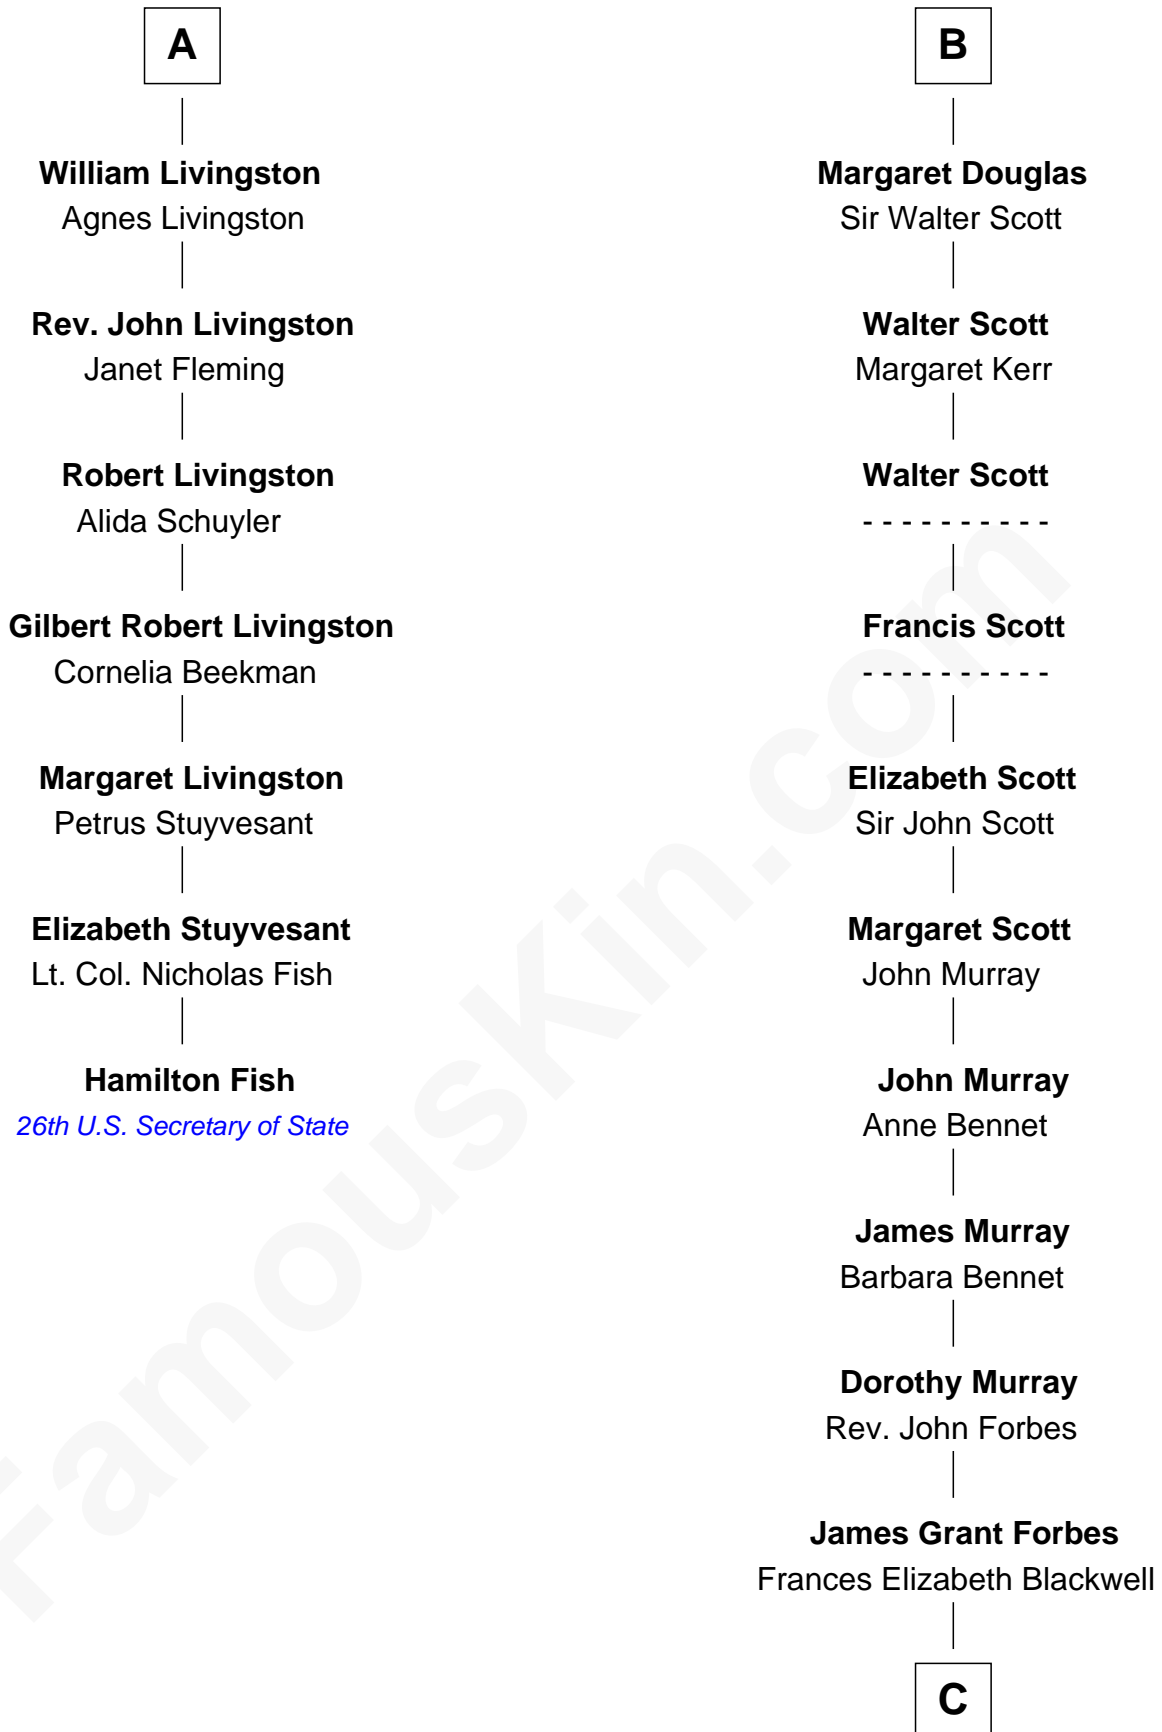

## Relationship Chart of

### Hamilton Fish

26th U.S. Secretary of State

13th cousin 8 times removed of

**John Kerry**

68th U.S. Secretary of State

**C**

**John Murray Forbes**

Anna Howell

**Francis Blackwell Forbes**

Isabel Clarke

**James Grant Forbes**

Margaret Tyndal Winthrop

**Rosemary Isabel Forbes**

Richard John Kerry

**John Kerry**

*68th U.S. Secretary of State*