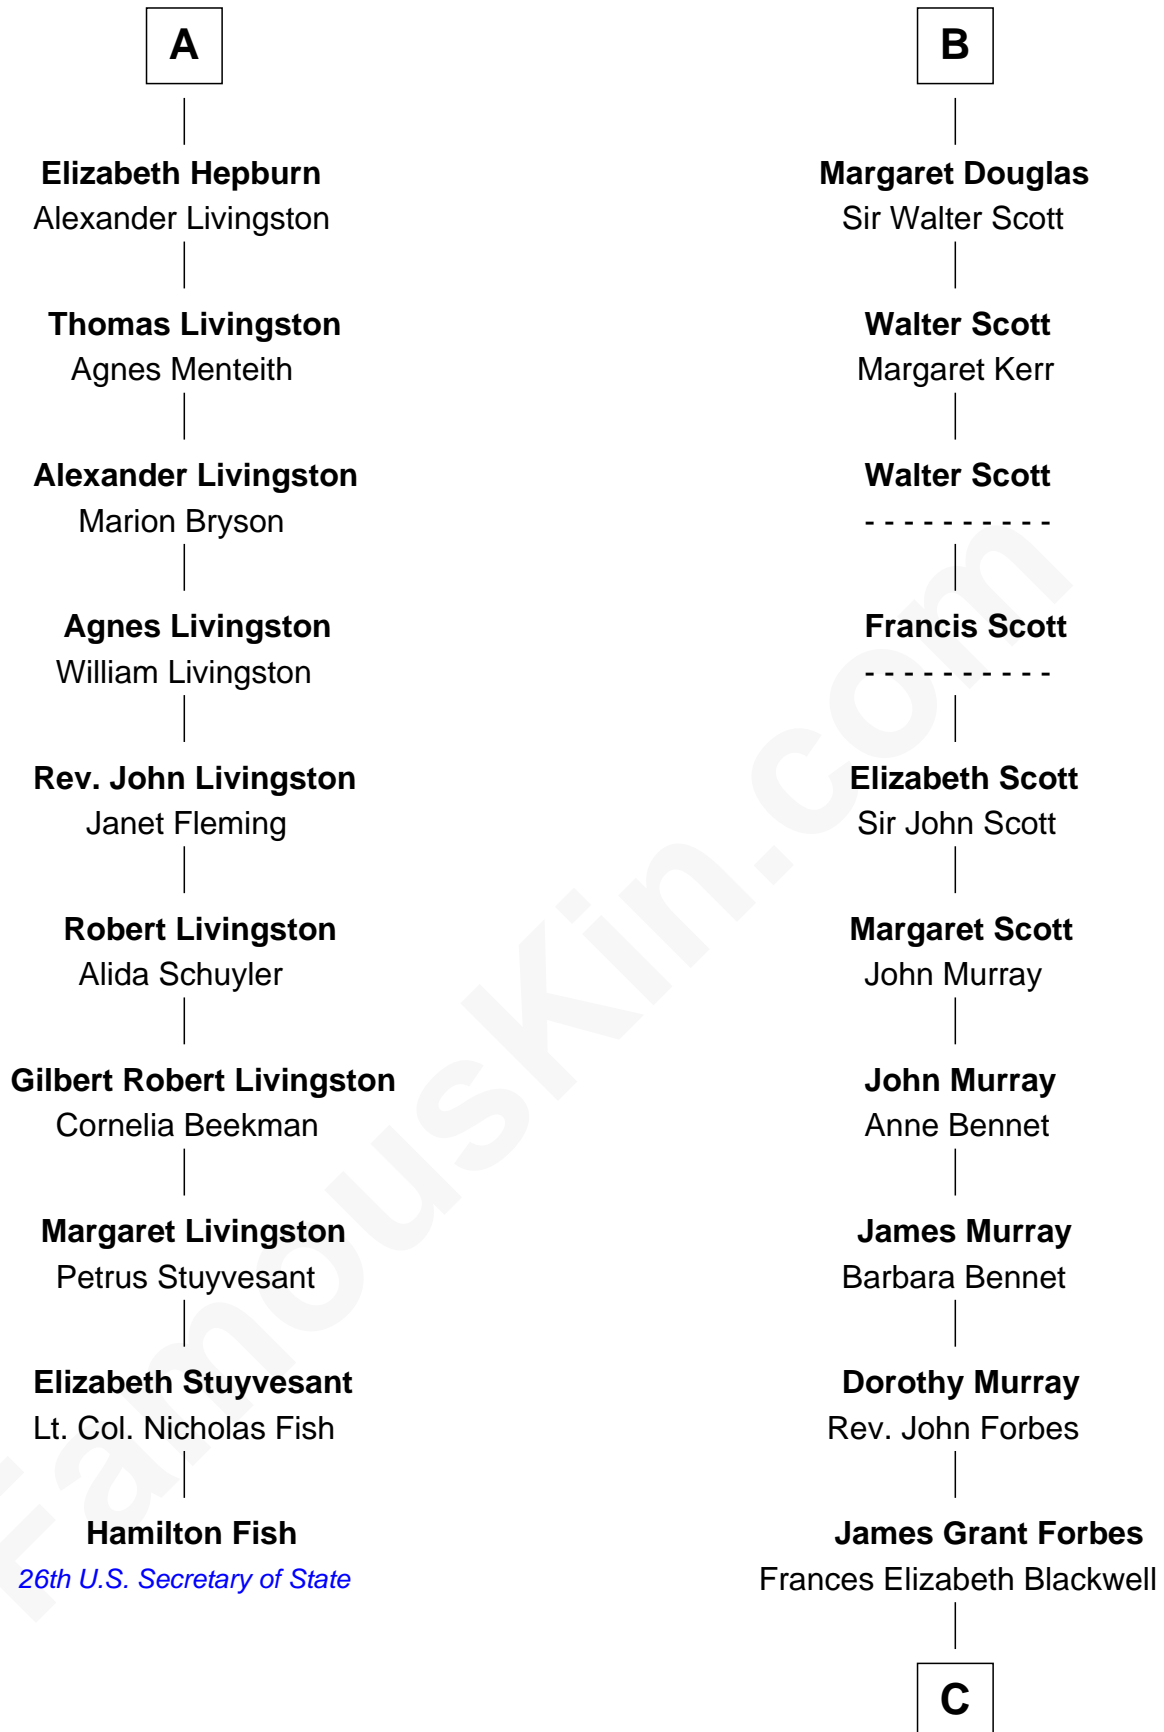

FamousKin.com

Relationship Chart of

Hamilton Fish

26th U.S. Secretary of State

16th cousin 5 times removed of

John Kerry

68th U.S. Secretary of State

C

|
John Murray Forbes

Anna Howell

|
Francis Blackwell Forbes

Isabel Clarke

|
James Grant Forbes

Margaret Tyndal Winthrop

|
Rosemary Isabel Forbes

Richard John Kerry