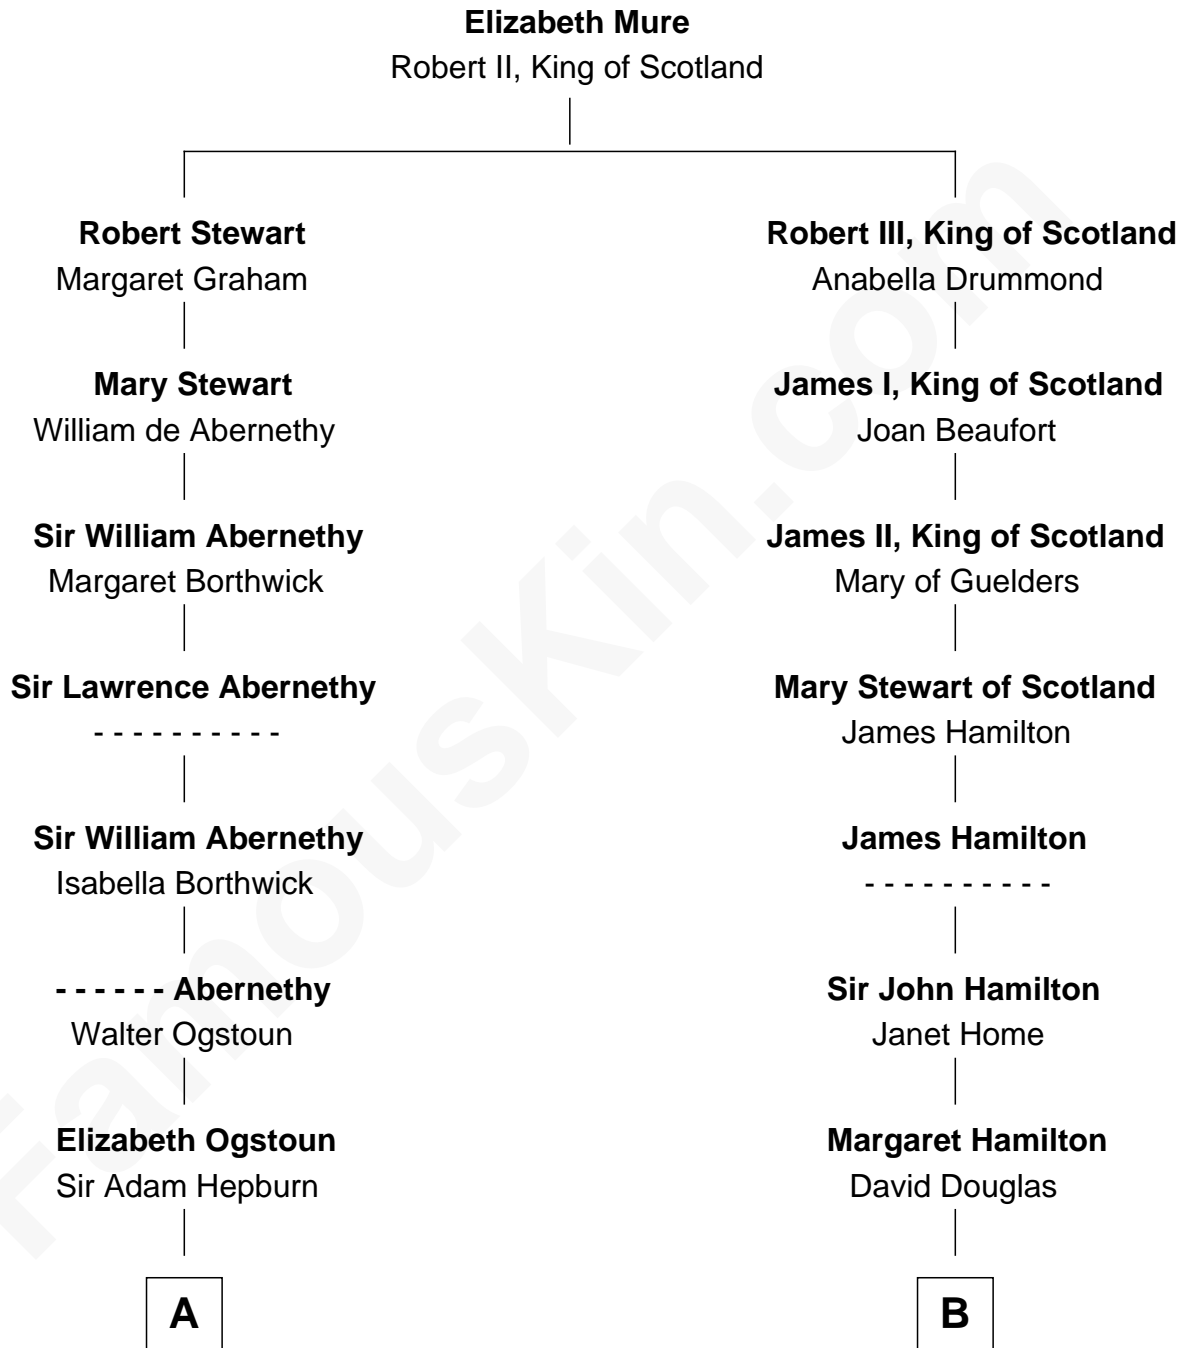

FamousKin.com

Relationship Chart of

Hamilton Fish

26th U.S. Secretary of State

16th cousin 5 times removed of

John Kerry

68th U.S. Secretary of State

C

|
John Murray Forbes

Anna Howell

|
Francis Blackwell Forbes

Isabel Clarke

|
James Grant Forbes

Margaret Tyndal Winthrop

|
Rosemary Isabel Forbes

Richard John Kerry