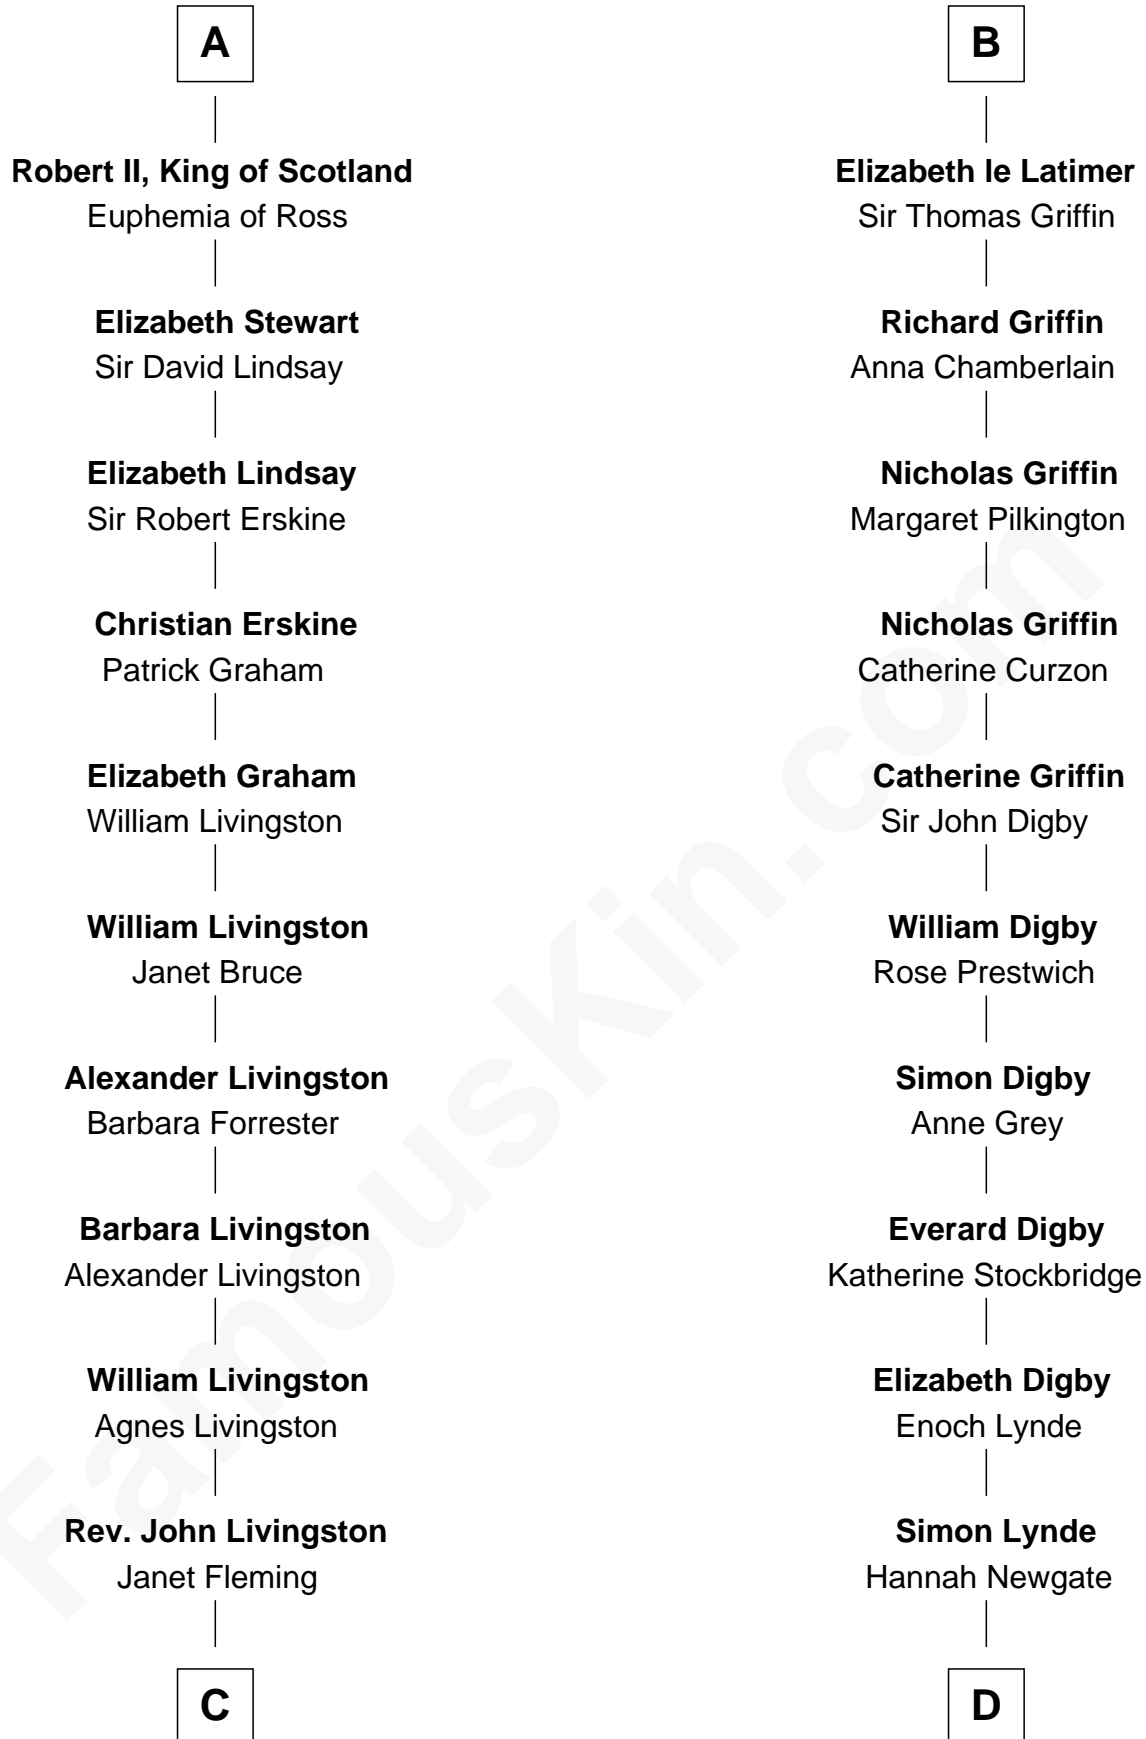

## Relationship Chart of

### James Bowdoin

2nd Governor of Massachusetts

**Robert of Gloucester**

Mabel FitzHamon

**C**

**Robert Livingston**

Alida Schuyler

**Gilbert Robert Livingston**

Cornelia Beekman

**Margaret Livingston**

Petrus Stuyvesant

**Elizabeth Stuyvesant**

Lt. Col. Nicholas Fish

**Hamilton Fish**

*26th U.S. Secretary of State*

**D**