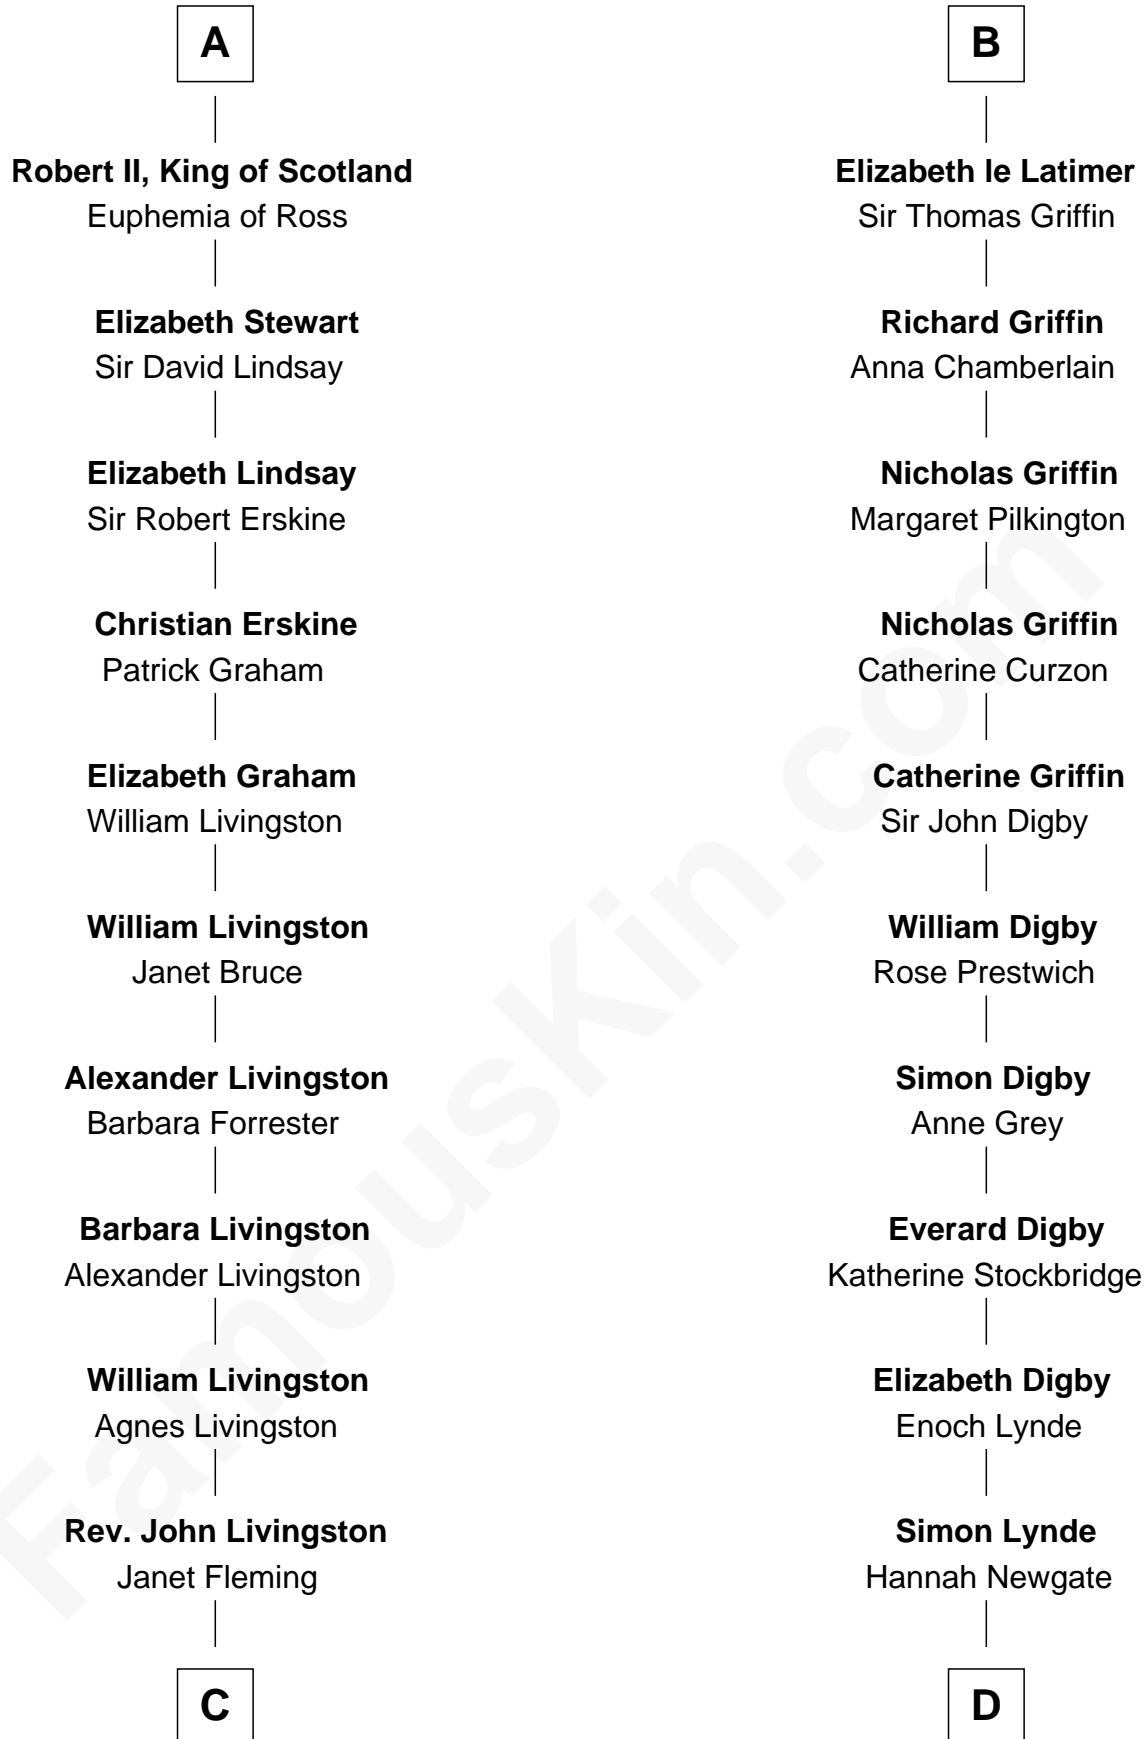

FamousKin.com

Relationship Chart of

Hamilton Fish

26th U.S. Secretary of State

19th cousin 2 times removed of

James Bowdoin

2nd Governor of Massachusetts

Robert de Beaumont

Amicia de Gael

C

Robert Livingston

Alida Schuyler

Gilbert Robert Livingston

Cornelia Beekman

Margaret Livingston

Petrus Stuyvesant