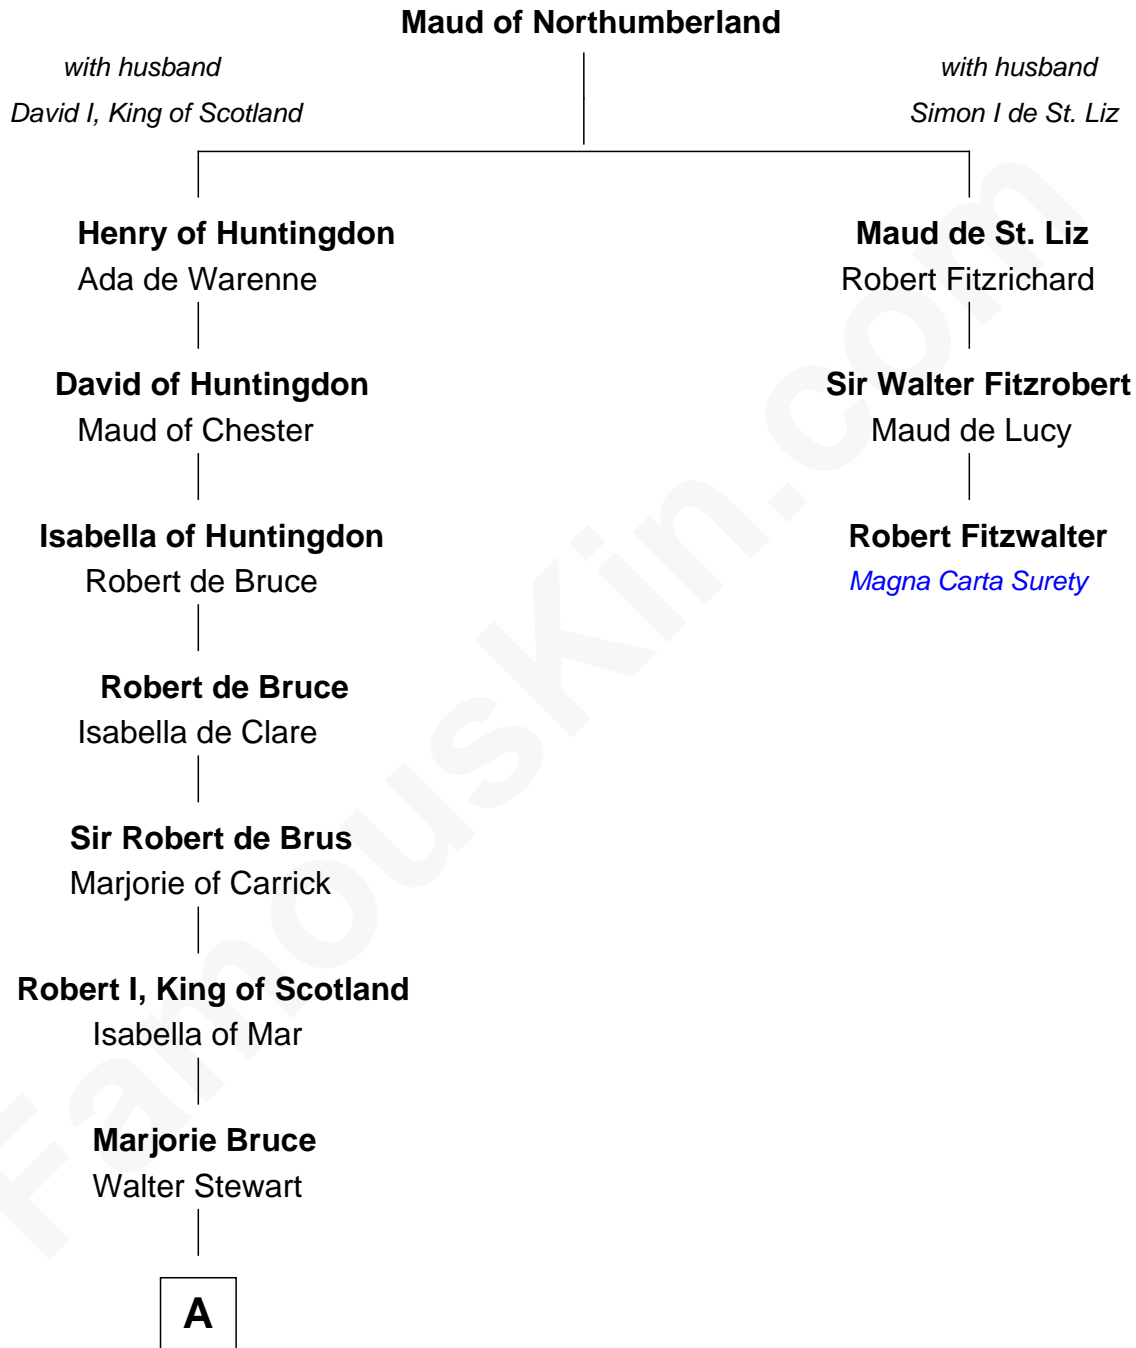

# FamousKin.com Relationship Chart of

**Hamilton Fish**

*26th U.S. Secretary of State*

2nd cousin 19 times removed of

**Robert Fitzwalter**

*Magna Carta Surety*

**B**

Robert Livingston

Alida Schuyler

Gilbert Robert Livingston

Cornelia Beekman

Margaret Livingston

Petrus Stuyvesant

Elizabeth Stuyvesant

Lt. Col. Nicholas Fish

Hamilton Fish

*26th U.S. Secretary of State*