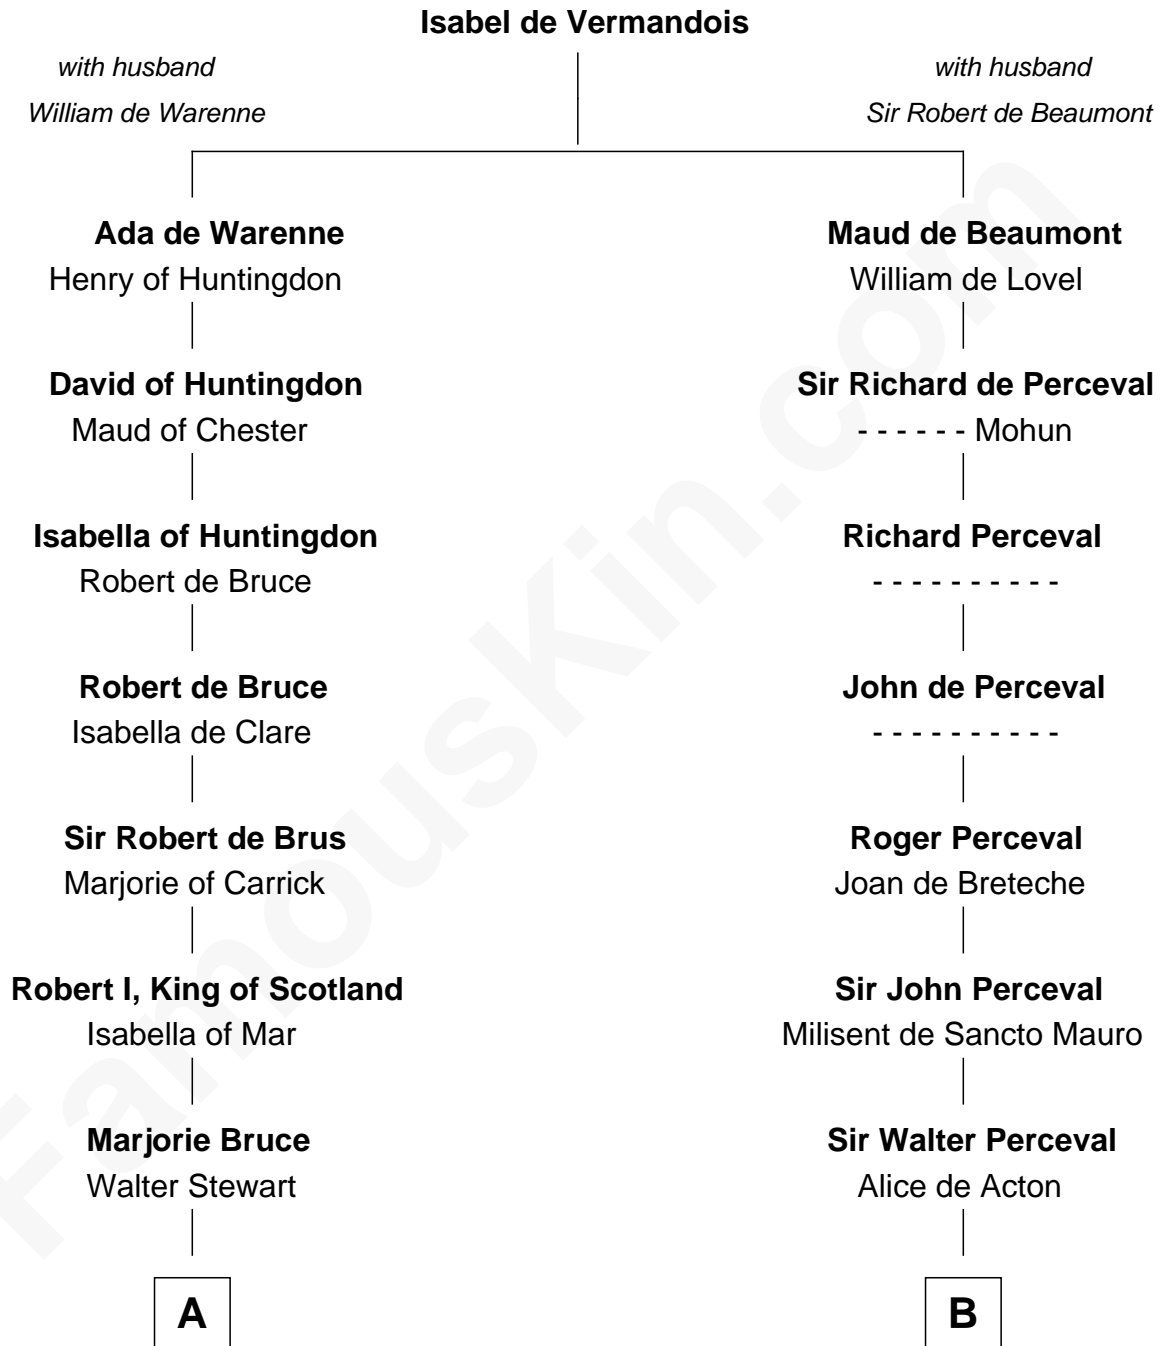

FamousKin.com

Relationship Chart of

Hamilton Fish

26th U.S. Secretary of State

20th cousin 1 time removed of

Ichabod Goodwin

27th Governor of New Hampshire

C

Robert Livingston

Alida Schuyler

Gilbert Robert Livingston

Cornelia Beekman

Margaret Livingston

Petrus Stuyvesant

Elizabeth Stuyvesant

Lt. Col. Nicholas Fish

Samuel Goodwin

Ichabod Goodwin

27th Governor of New Hampshire