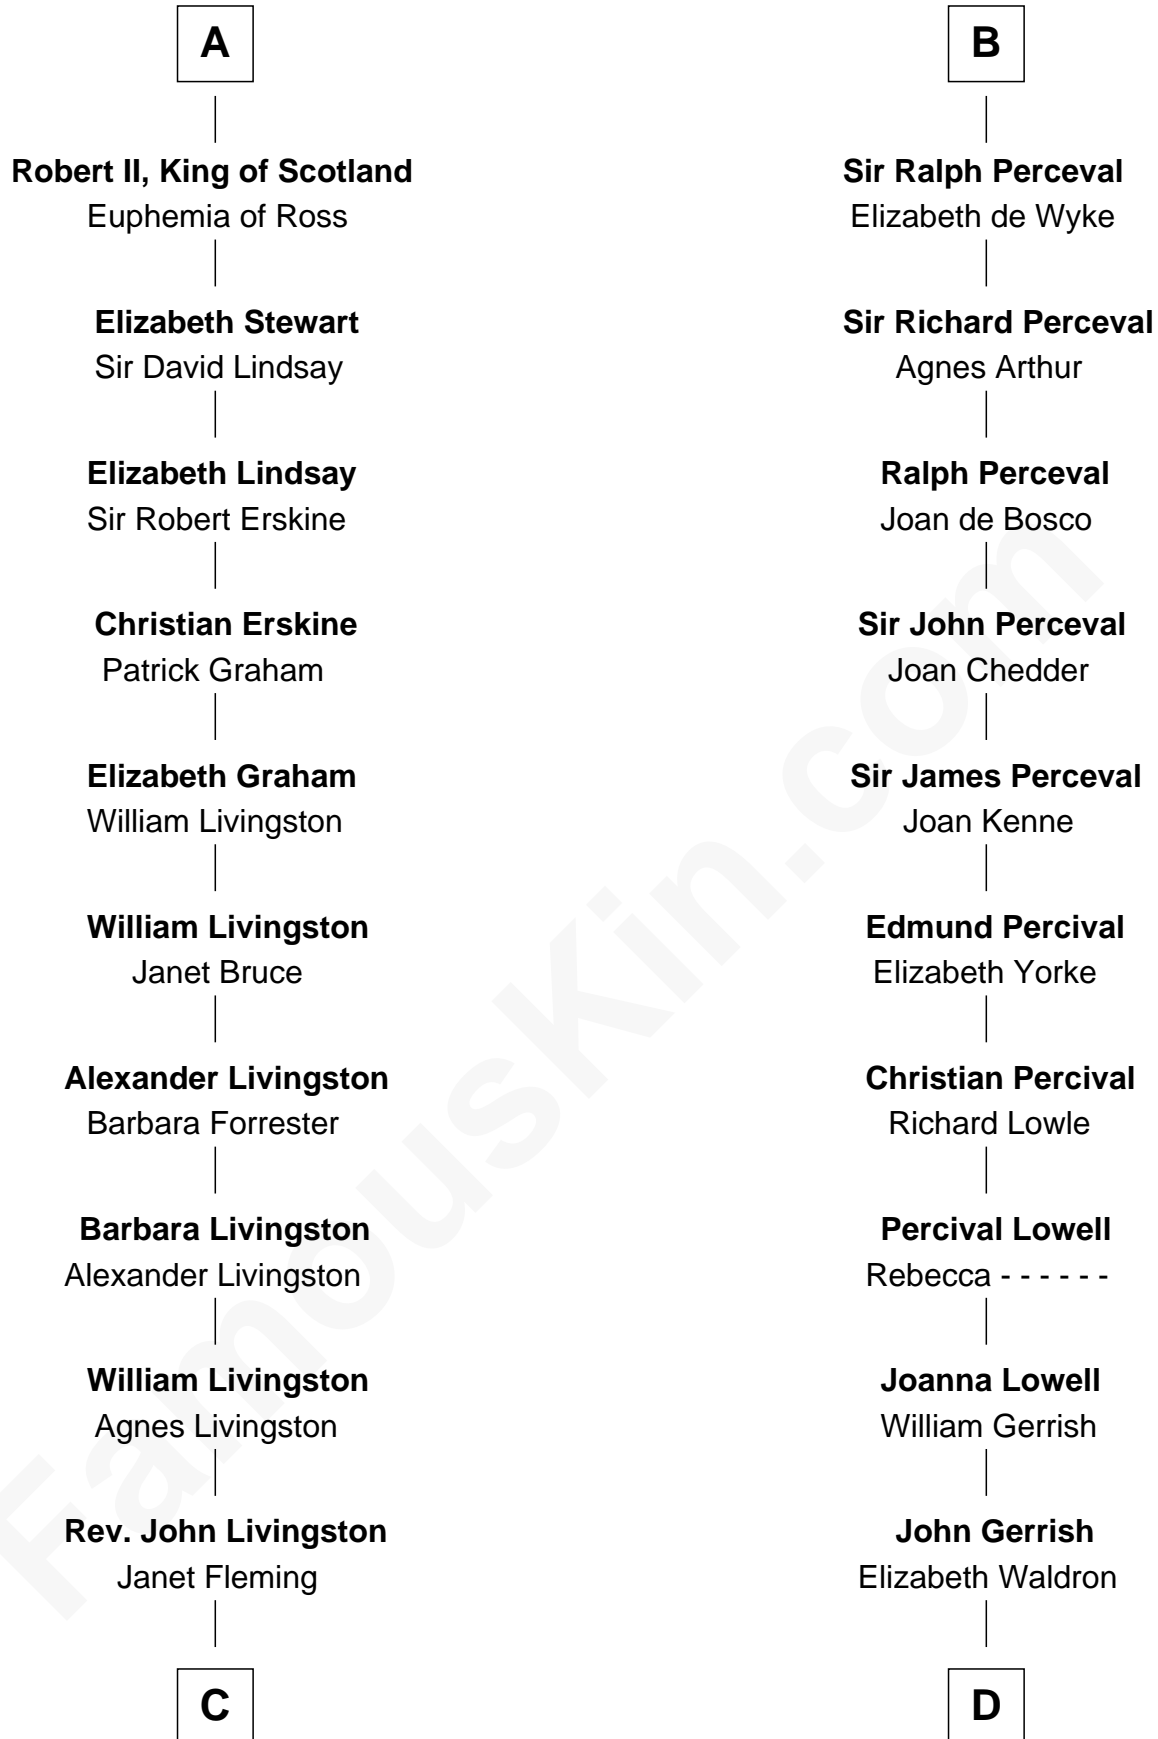

FamousKin.com

Relationship Chart of

Hamilton Fish

26th U.S. Secretary of State

20th cousin 1 time removed of

Ichabod Goodwin

27th Governor of New Hampshire

C

Robert Livingston

Alida Schuyler

Gilbert Robert Livingston

Cornelia Beekman

Margaret Livingston

Petrus Stuyvesant

Elizabeth Stuyvesant

Lt. Col. Nicholas Fish