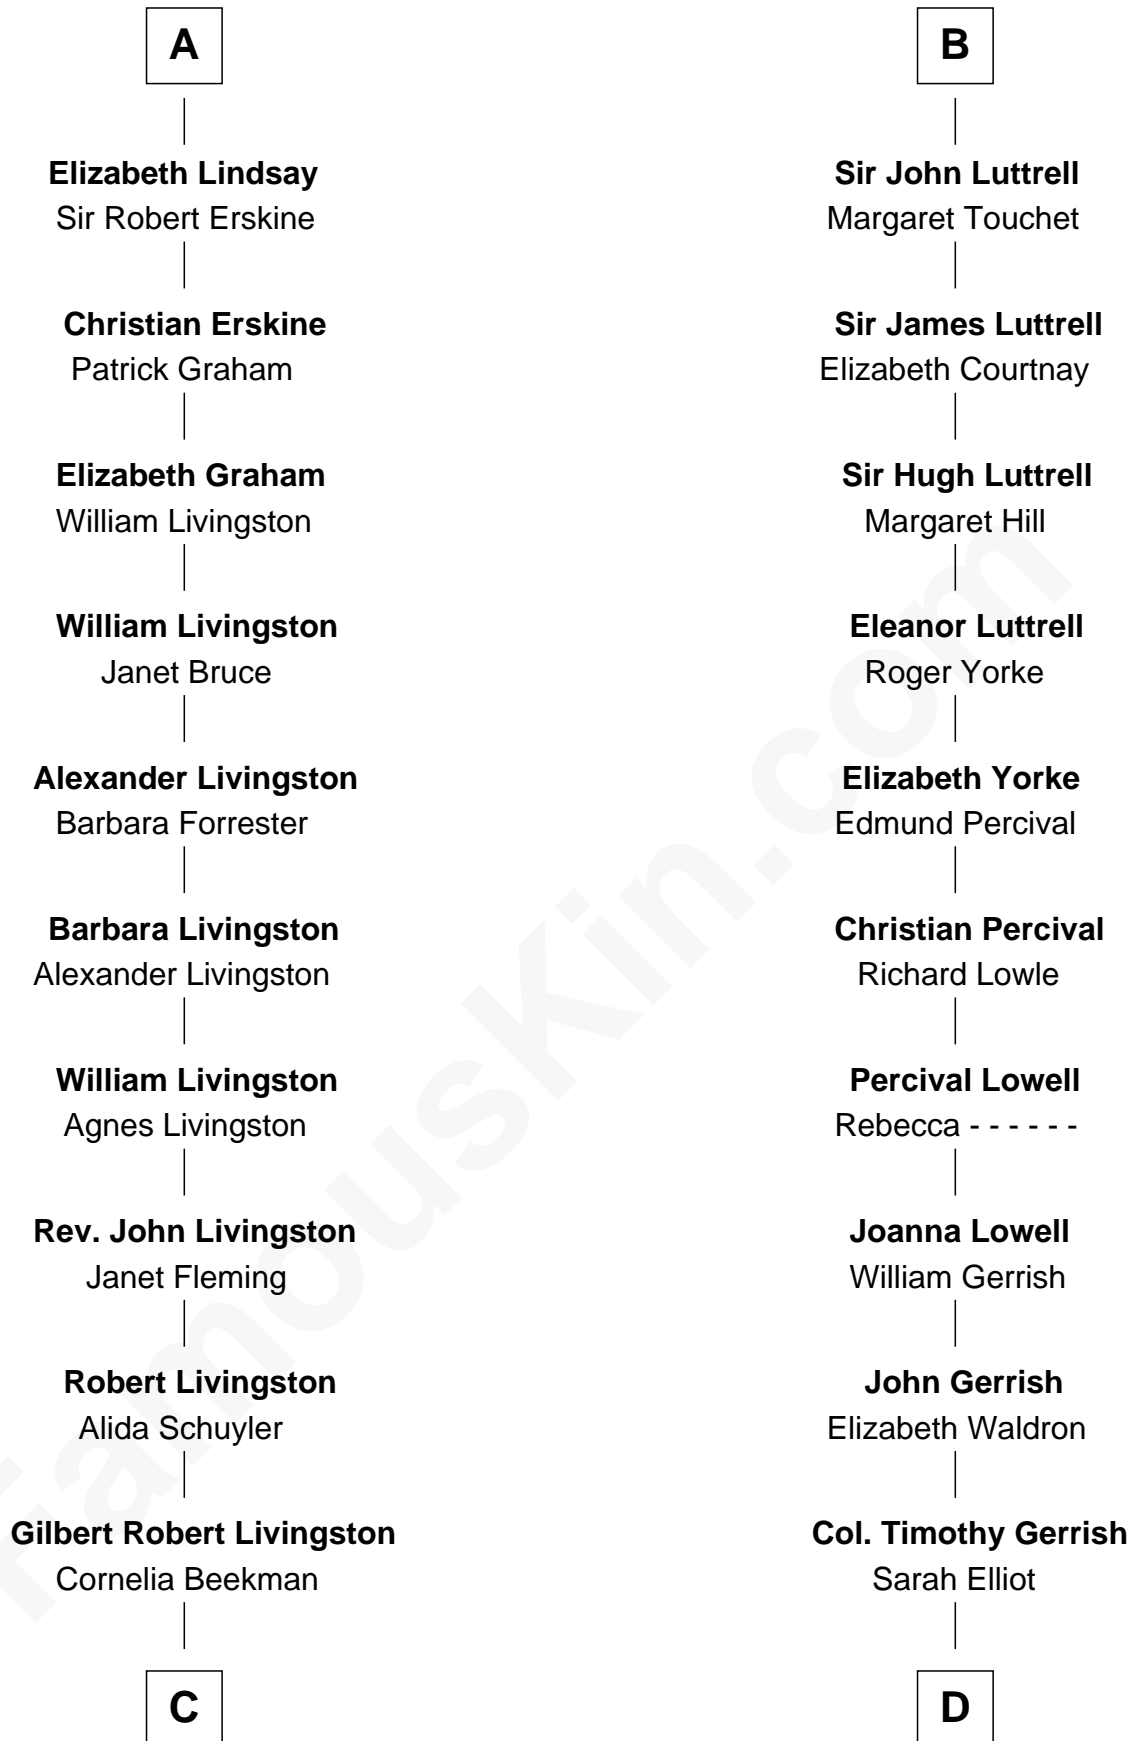

FamousKin.com Relationship Chart of

Hamilton Fish

26th U.S. Secretary of State

19th cousin of

Ichabod Goodwin

27th Governor of New Hampshire

Sir William Marshal

Isabel de Clare

C

Margaret Livingston

Petrus Stuyvesant

Elizabeth Stuyvesant

Lt. Col. Nicholas Fish

Hamilton Fish

26th U.S. Secretary of State

D

Col. Joseph Gerrish

Anna Thompson

Anna Thompson Gerrish

Samuel Goodwin

Ichabod Goodwin

27th Governor of New Hampshire

FamousKin.com