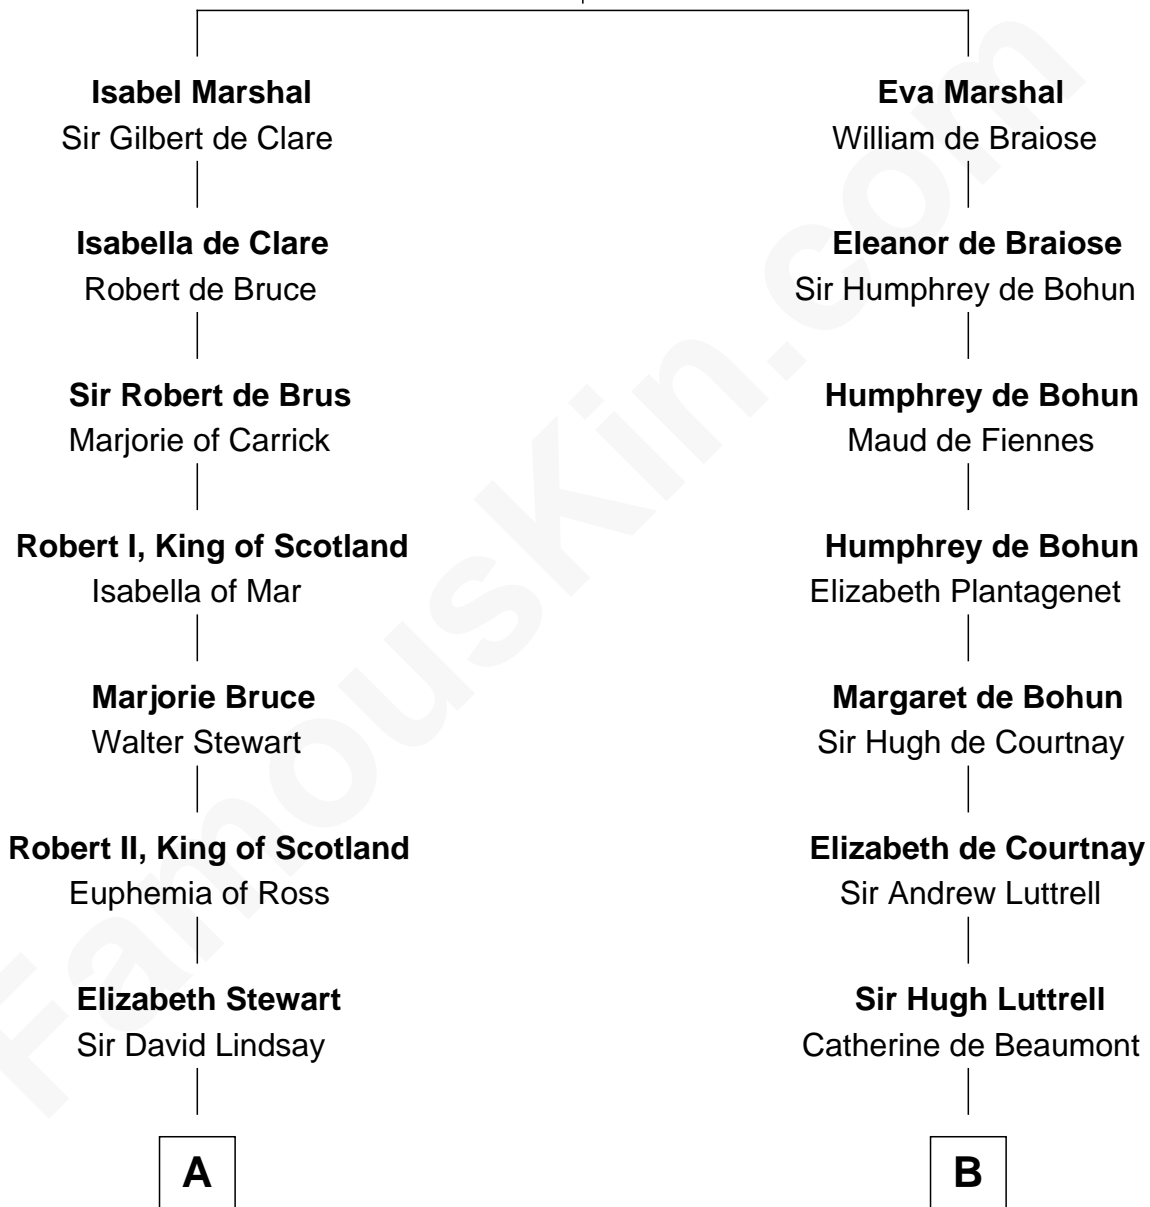

FamousKin.com Relationship Chart of

Hamilton Fish

26th U.S. Secretary of State

19th cousin of

Ichabod Goodwin

27th Governor of New Hampshire

Sir William Marshal

Isabel de Clare

C

Margaret Livingston

Petrus Stuyvesant

Elizabeth Stuyvesant

Lt. Col. Nicholas Fish

Hamilton Fish

26th U.S. Secretary of State

D

Col. Joseph Gerrish

Anna Thompson

Anna Thompson Gerrish

Samuel Goodwin

Ichabod Goodwin

27th Governor of New Hampshire

FamousKin.com