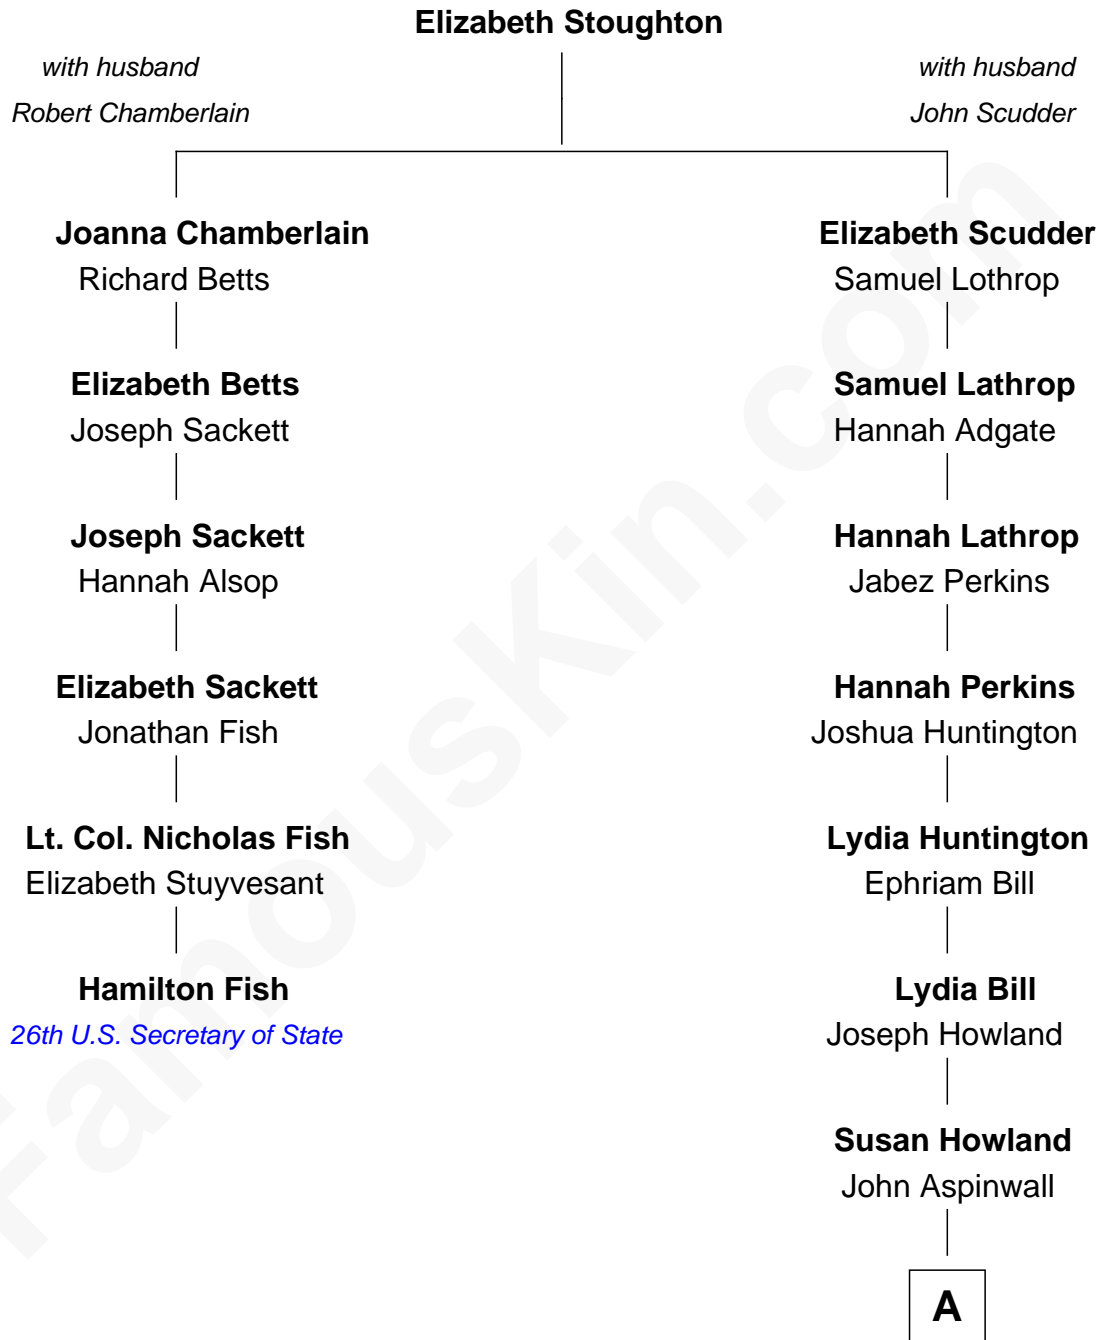

FamousKin.com

Relationship Chart of

Hamilton Fish

26th U.S. Secretary of State

5th cousin 4 times removed of

Franklin D. Roosevelt

32nd U.S. President

A

|
Mary Rebecca Aspinwall

Isaac Daniel Roosevelt

|
James Roosevelt

Sara Delano

|
Franklin D. Roosevelt

32nd U.S. President

FamousKin.com