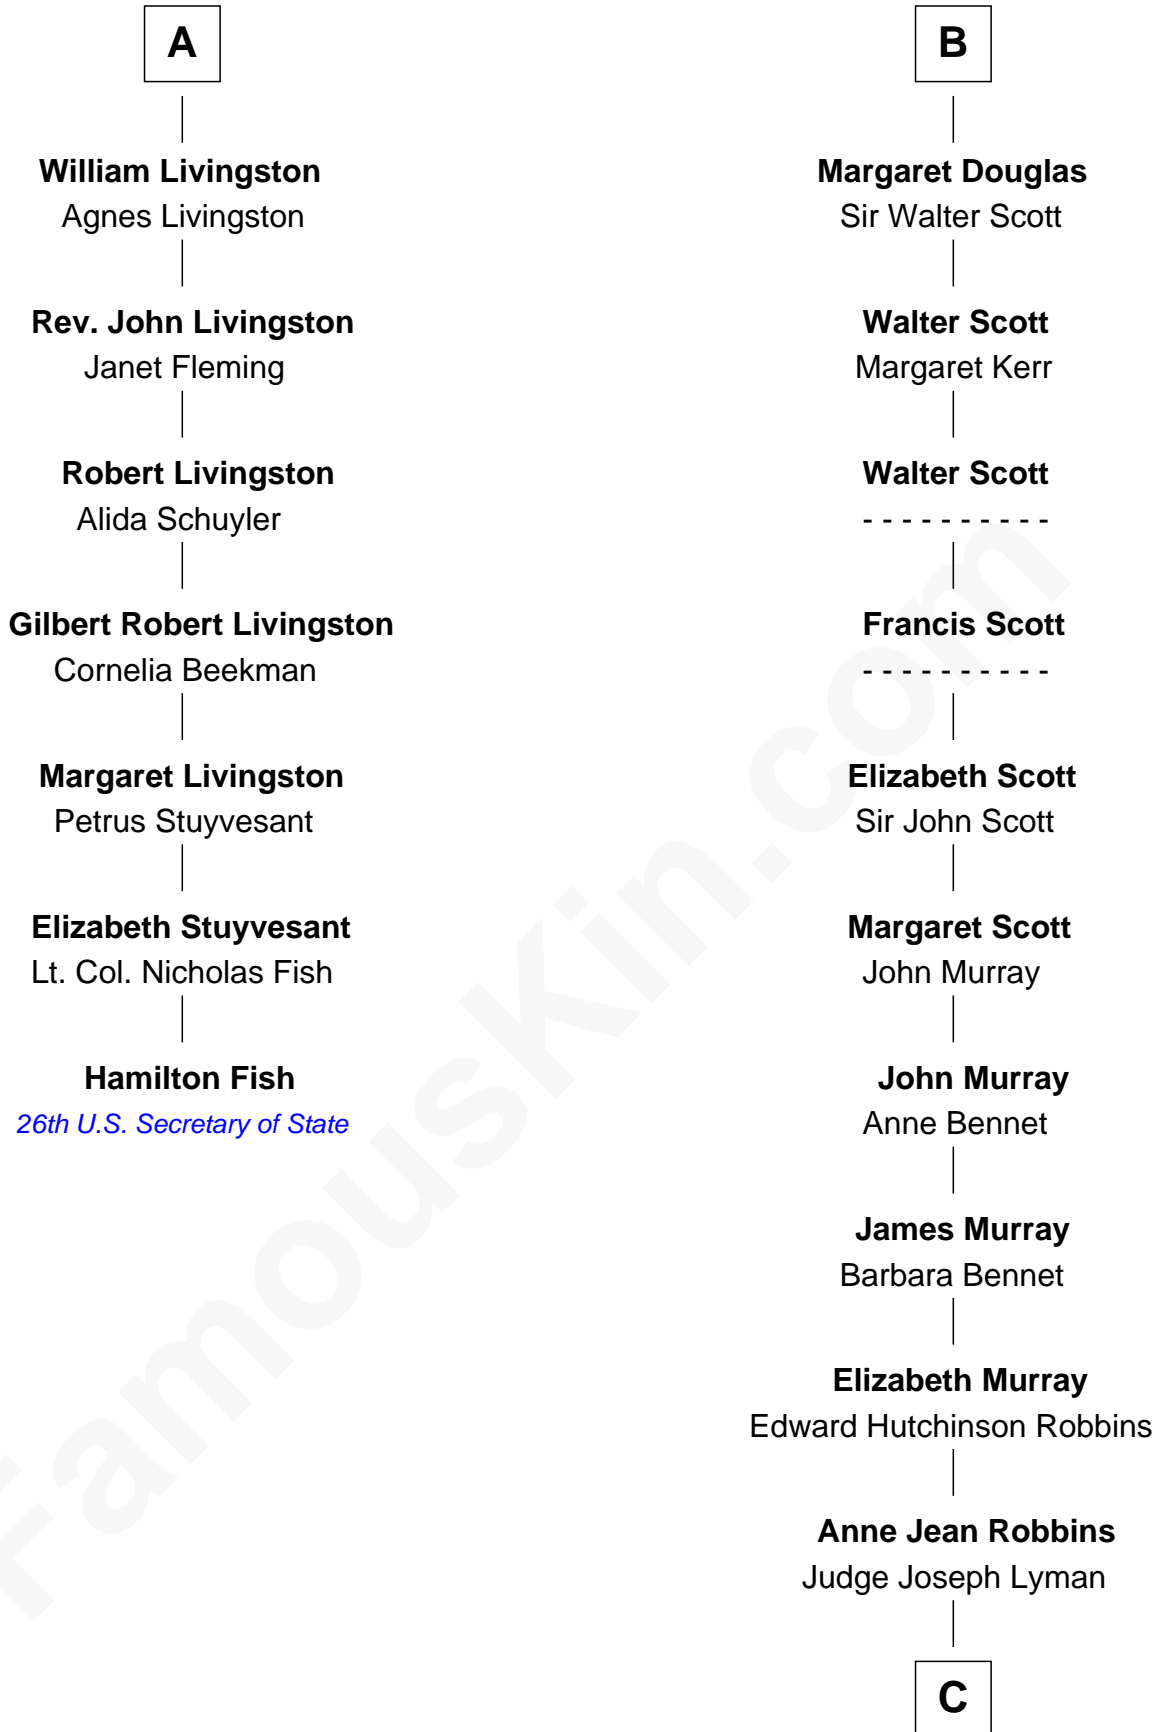

## Relationship Chart of Hamilton Fish

26th U.S. Secretary of State

13th cousin 6 times removed of

**Franklin D. Roosevelt**

32nd U.S. President

**C**

—  
**Catharine Robbins Lyman**

Warren Delano

—  
**Sara Delano**

James Roosevelt

—  
**Franklin D. Roosevelt**

*32nd U.S. President*

FamousKin.com