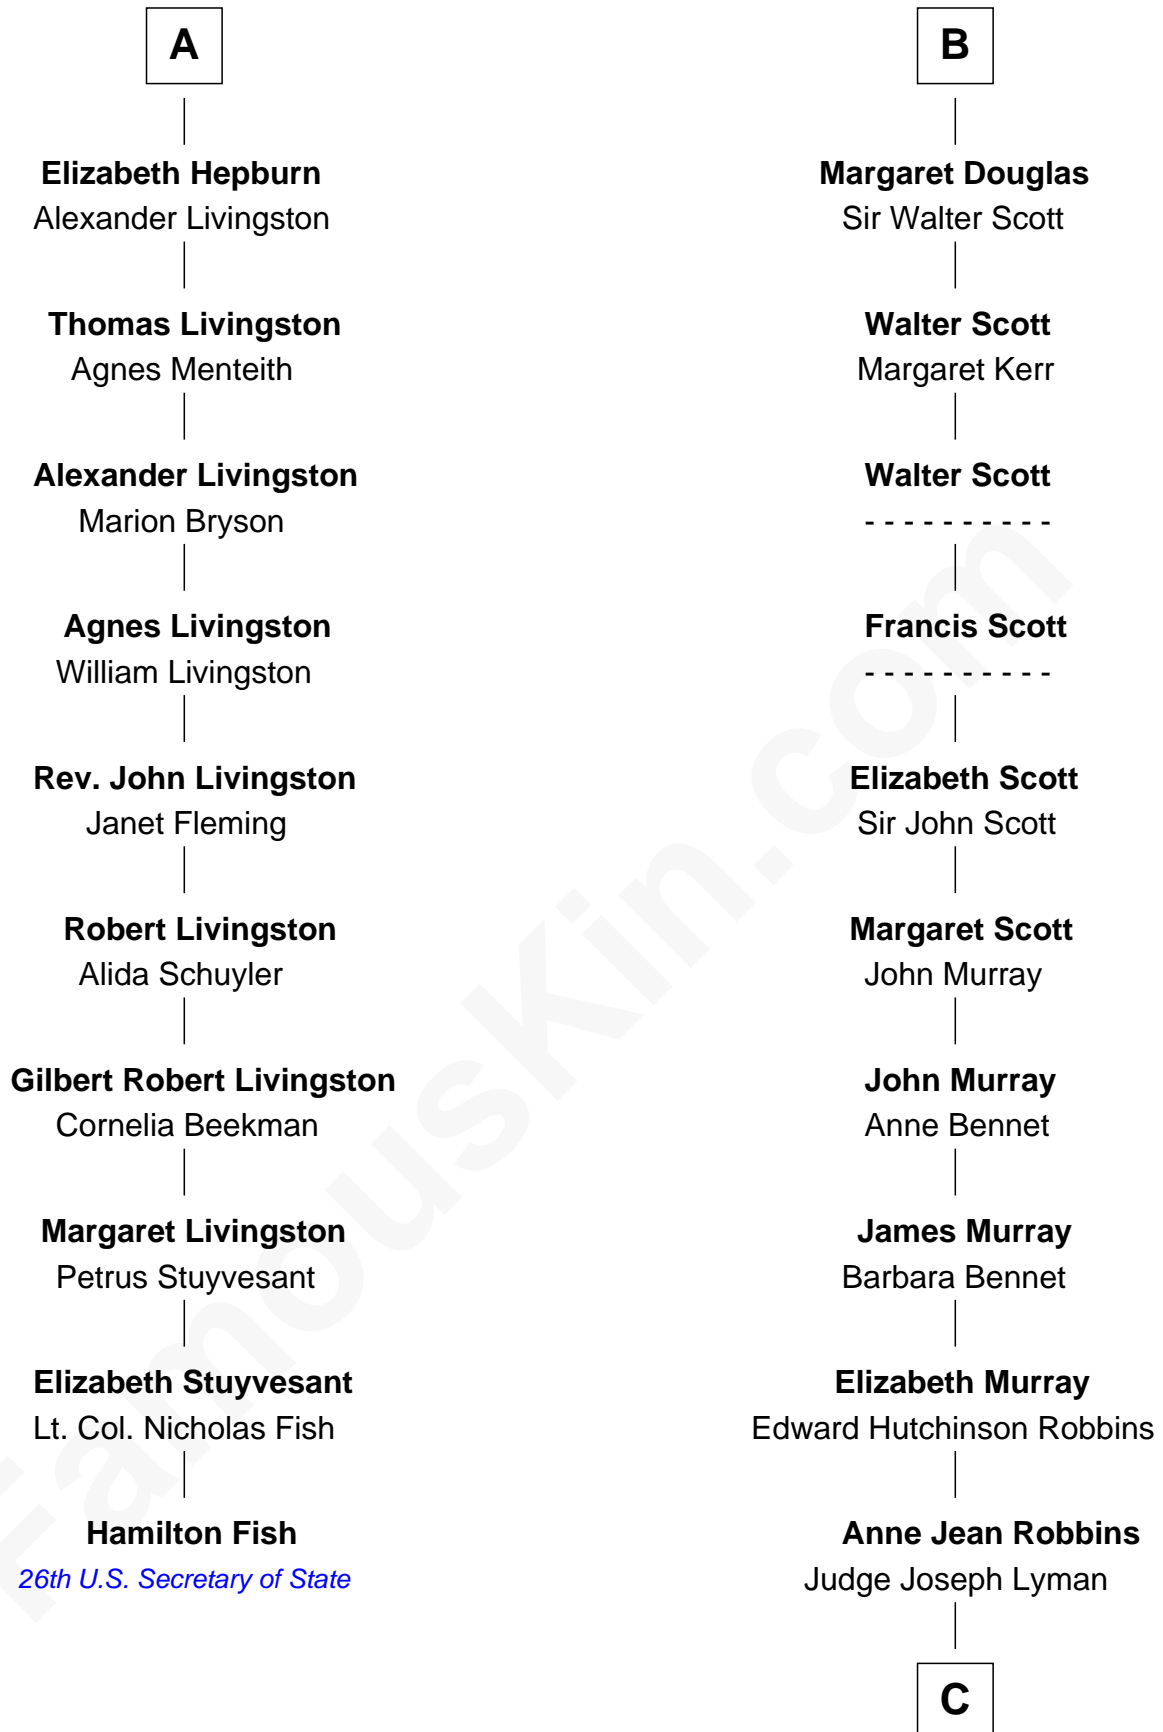

## Relationship Chart of

### Hamilton Fish

26th U.S. Secretary of State

16th cousin 3 times removed of

### Franklin D. Roosevelt

32nd U.S. President

**C**

—  
**Catharine Robbins Lyman**

Warren Delano

—  
**Sara Delano**

James Roosevelt

—  
**Franklin D. Roosevelt**