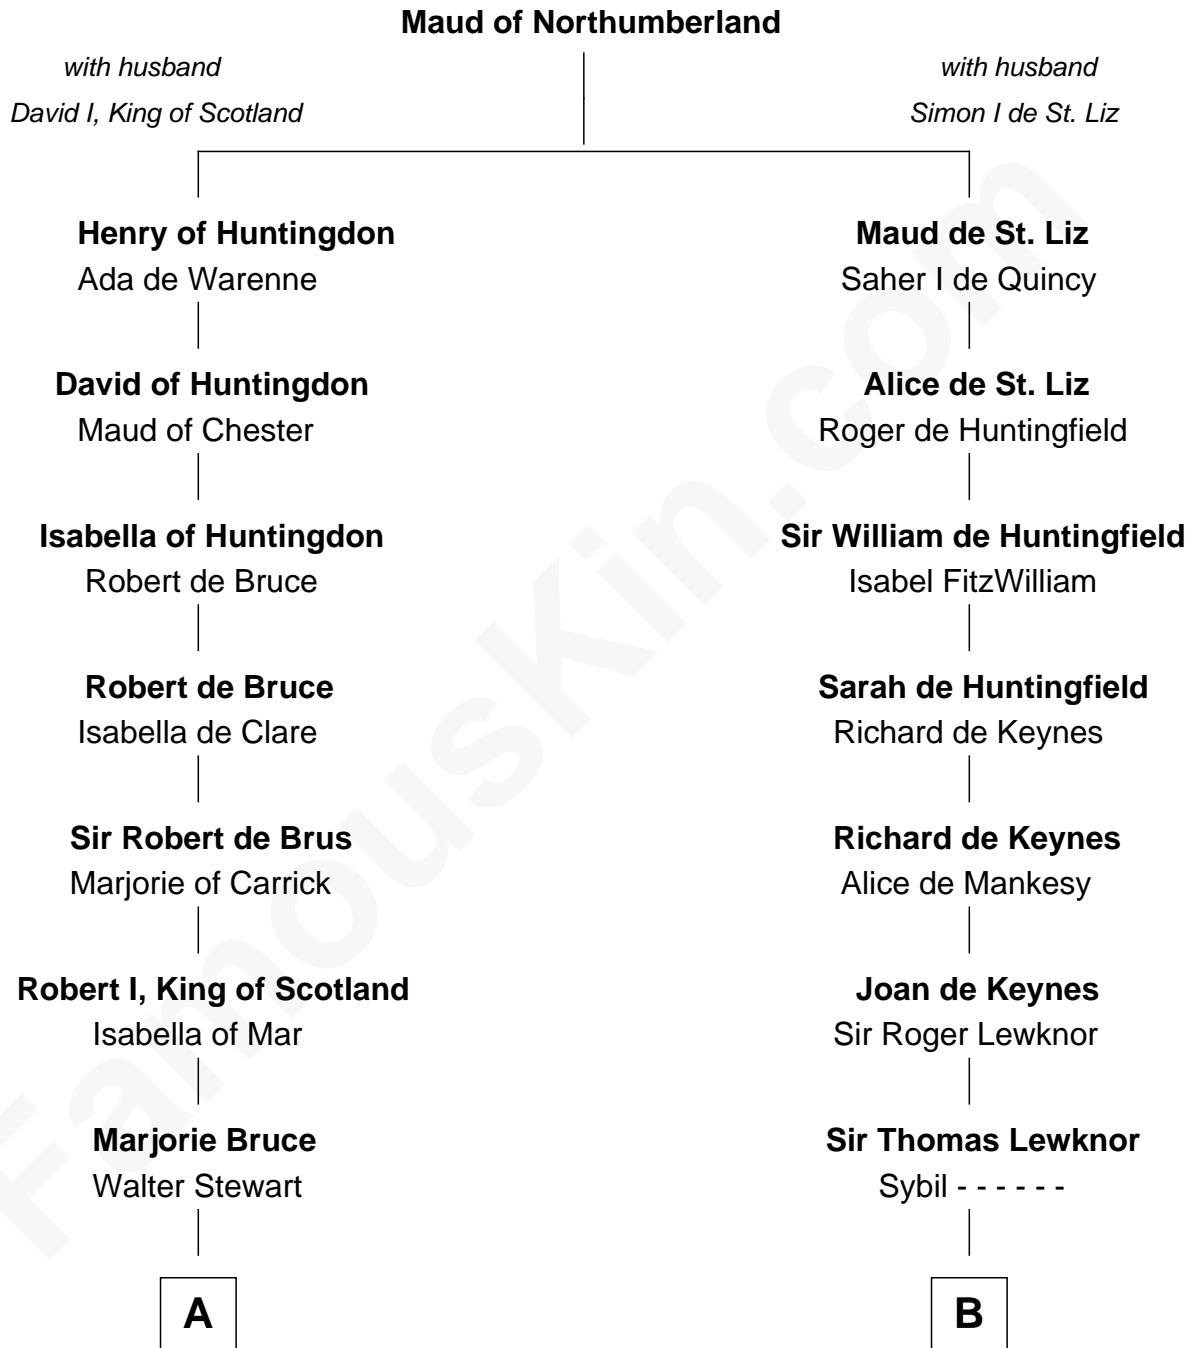

William Stoughton

Chief Judge and Prosecutor, Salem Witch Trials 1692