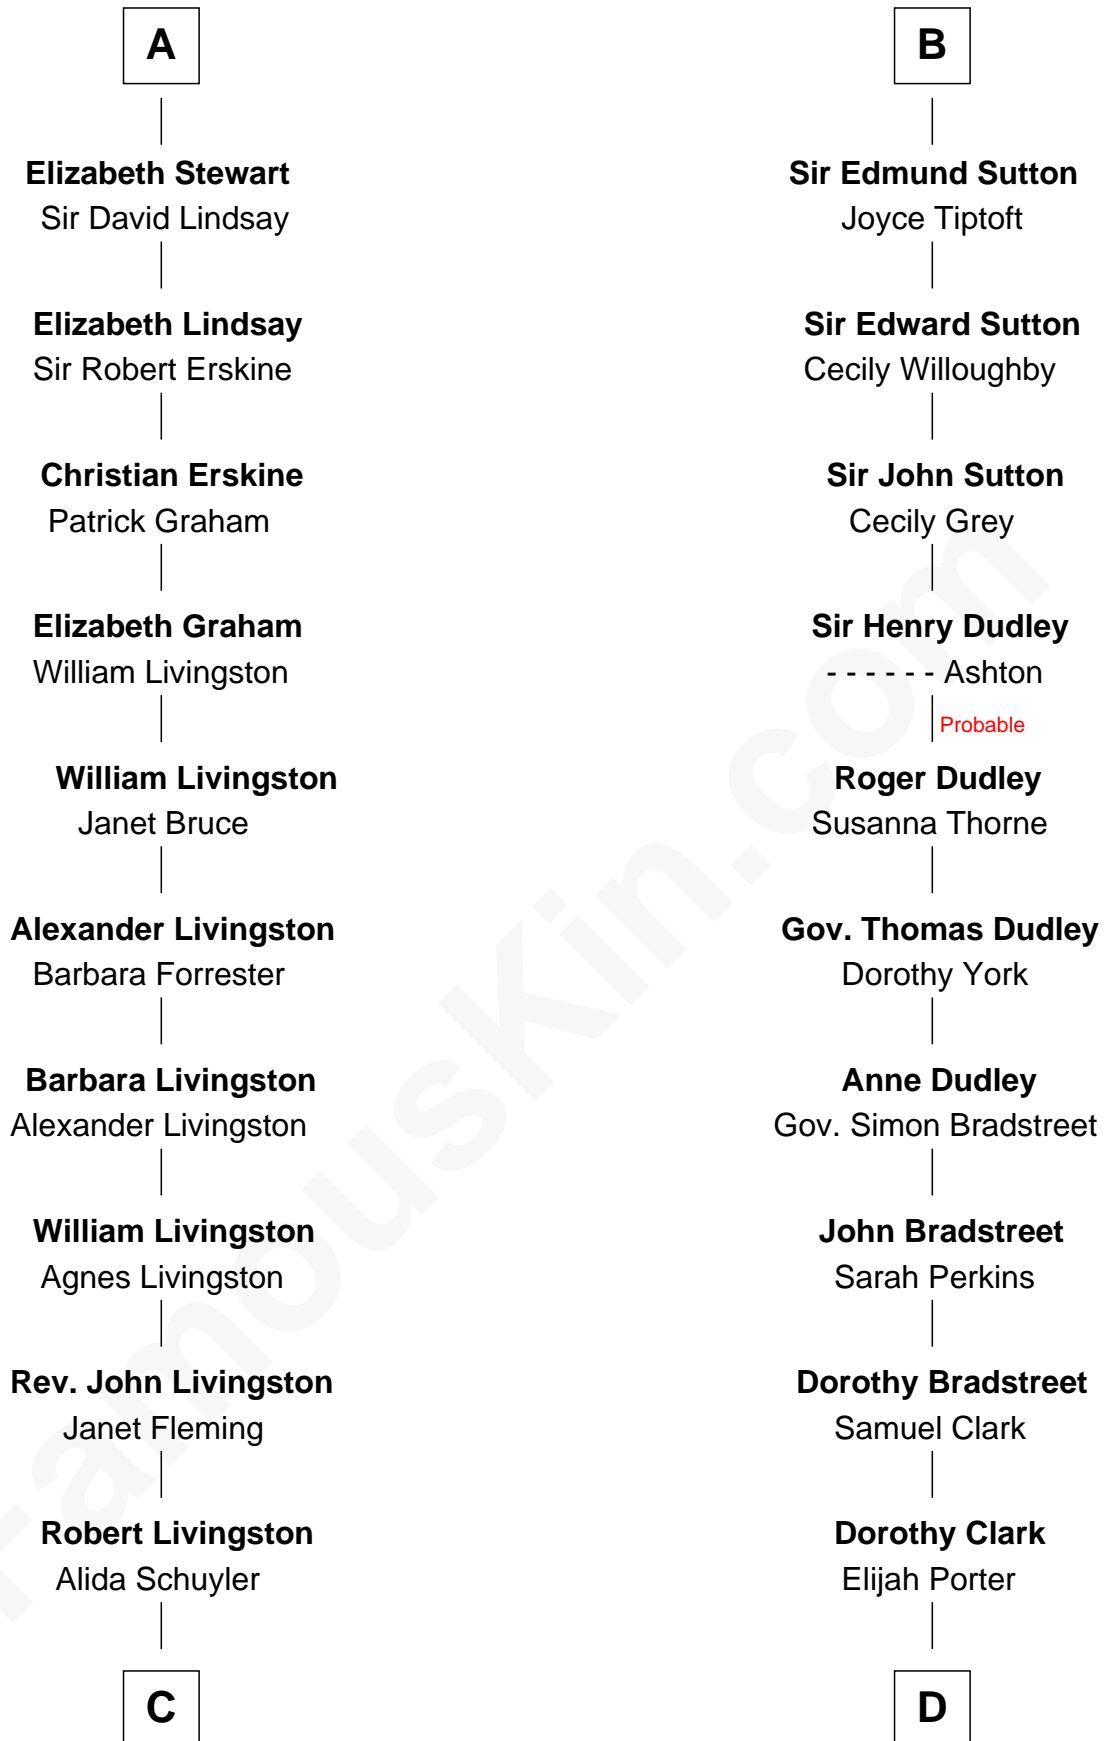

# FamousKin.com Relationship Chart of

**Hamilton Fish**

*26th U.S. Secretary of State*

**20th cousin of**

**Seth Low**

*Mayor of New York City President of Columbia University*

**Hugh de Kevelioc**  
Bertrade de Montfort

**C**

**Gilbert Robert Livingston**

Cornelia Beekman

**Margaret Livingston**

Petrus Stuyvesant

**Elizabeth Stuyvesant**

Lt. Col. Nicholas Fish

**Hamilton Fish**

*26th U.S. Secretary of State*

**D**

**Thomas Porter**

Ruth Allen

**Mary Porter**

Seth Low

**Abiel Abbot Low**

Ellen Almira Dow