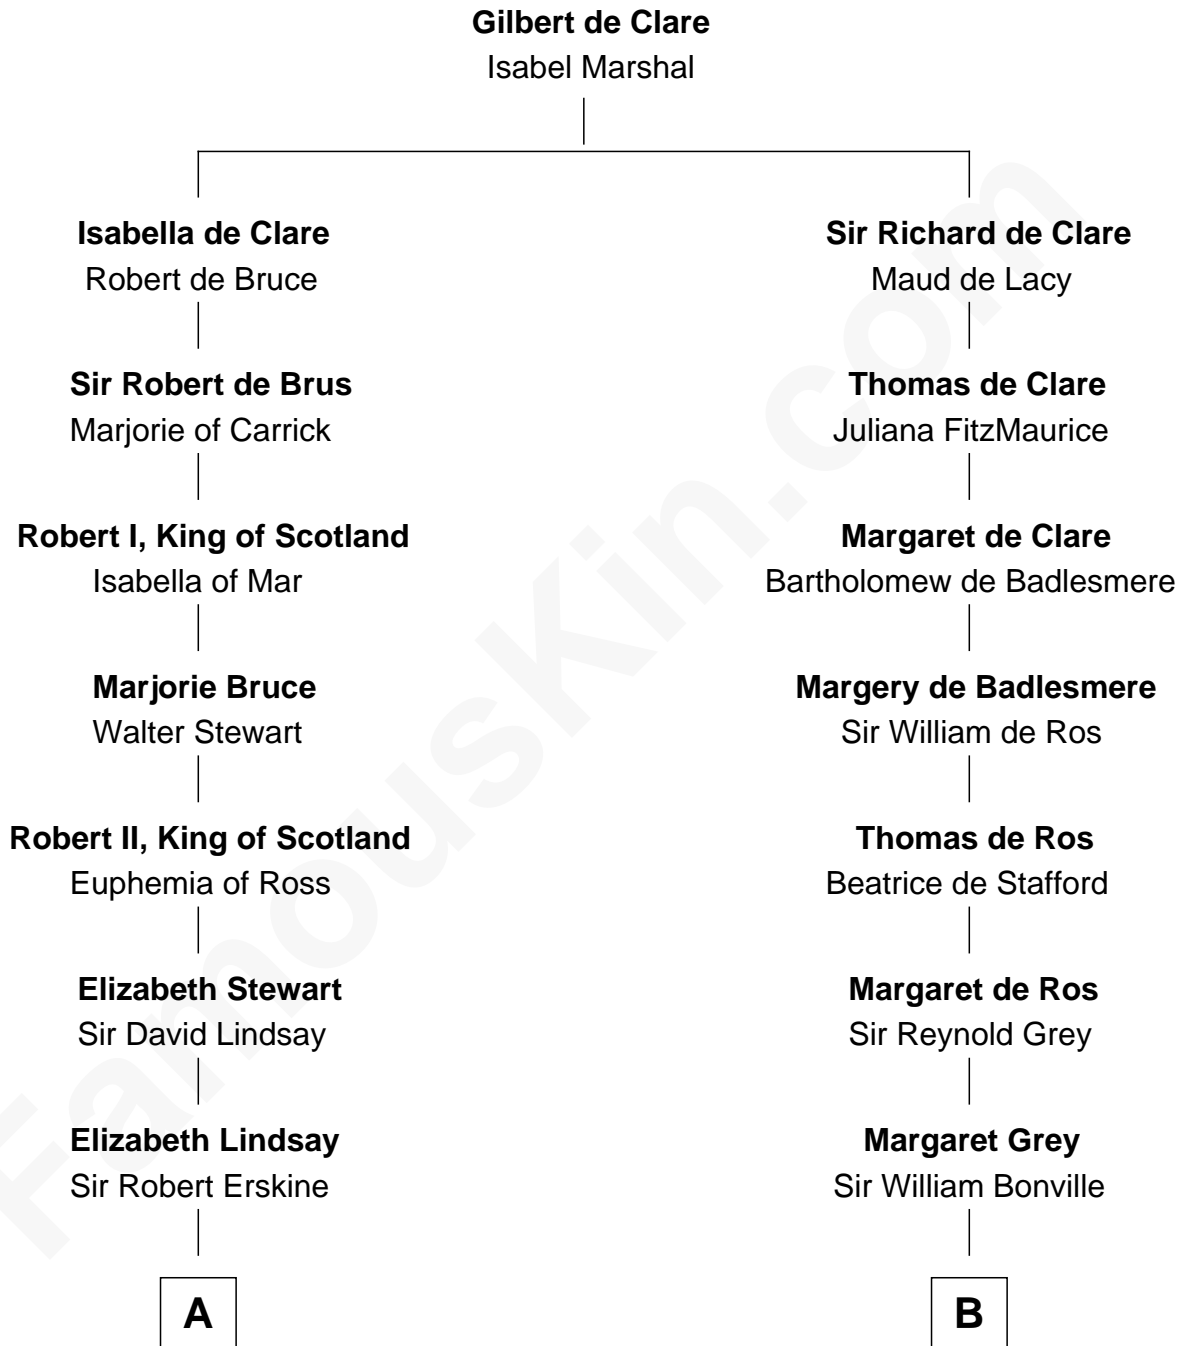

FamousKin.com Relationship Chart of

Hamilton Fish

26th U.S. Secretary of State

18th cousin 3 times removed of

Seth Low

Mayor of New York City President of Columbia University

C

Elizabeth Stuyvesant

Lt. Col. Nicholas Fish

Hamilton Fish

26th U.S. Secretary of State

D

Dorothy Clark

Elijah Porter

Thomas Porter

Ruth Allen

Mary Porter

Seth Low

Abiel Abbot Low

Ellen Almira Dow

Seth Low

Mayor of New York City President of Columbia University