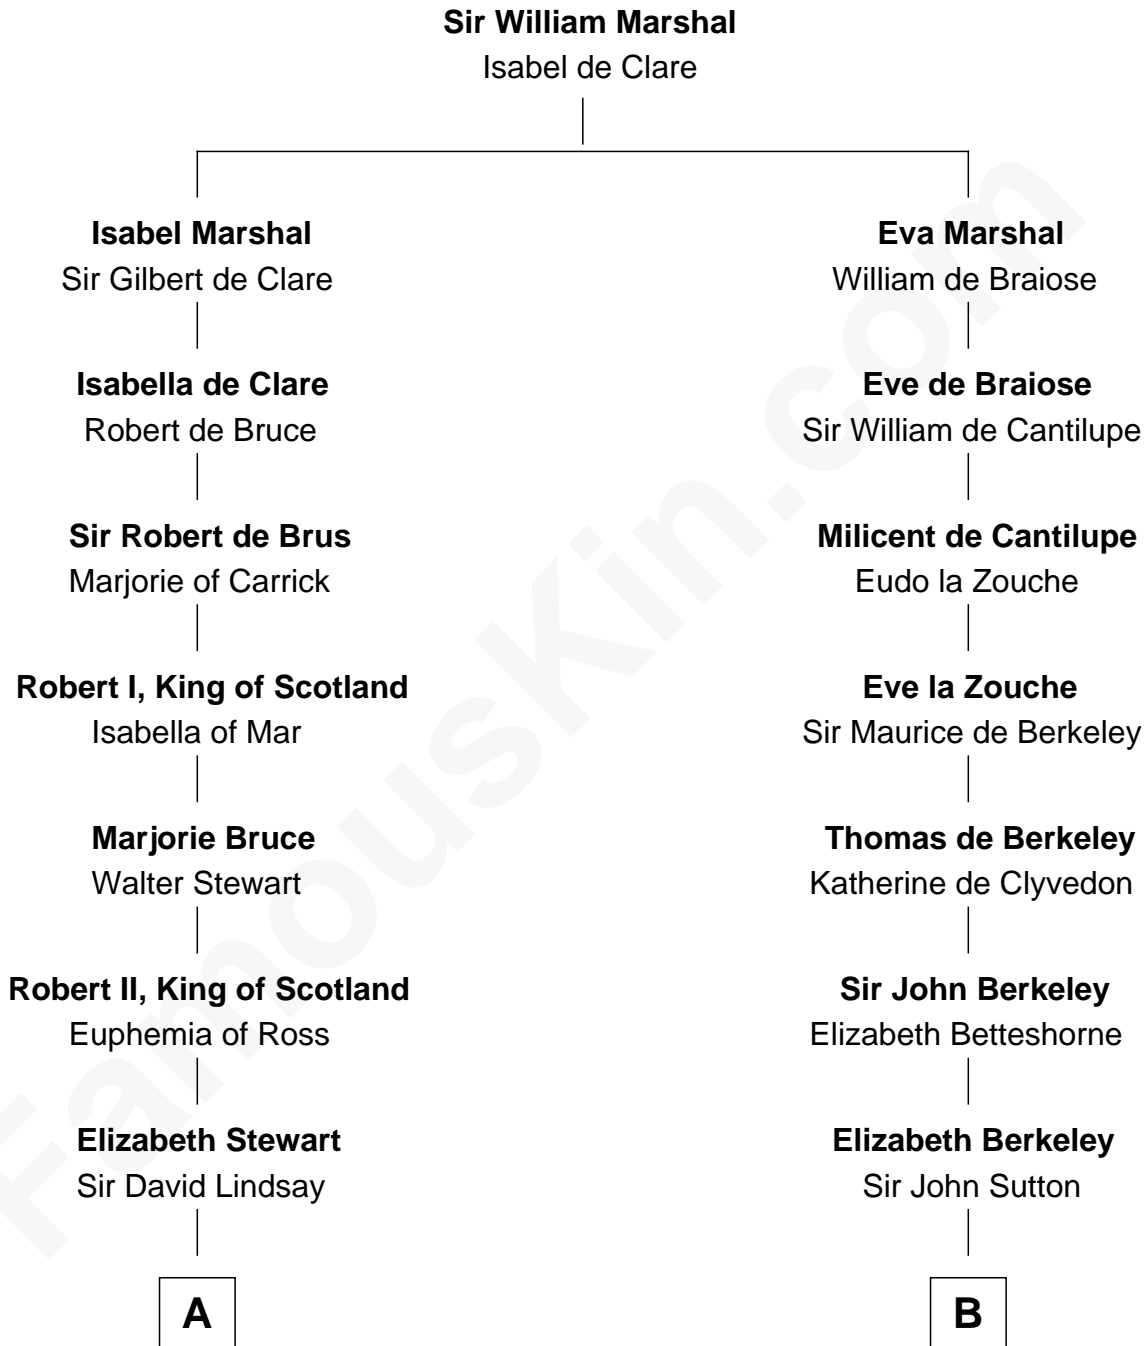

FamousKin.com Relationship Chart of

Hamilton Fish

26th U.S. Secretary of State

19th cousin 1 time removed of

Seth Low

Mayor of New York City President of Columbia University

C

Margaret Livingston

Petrus Stuyvesant

Elizabeth Stuyvesant

Lt. Col. Nicholas Fish

Hamilton Fish

26th U.S. Secretary of State

D

Thomas Porter

Ruth Allen

Mary Porter

Seth Low

Abiel Abbot Low

Ellen Almira Dow

Seth Low

Mayor of New York City President of Columbia University

FamousKin.com