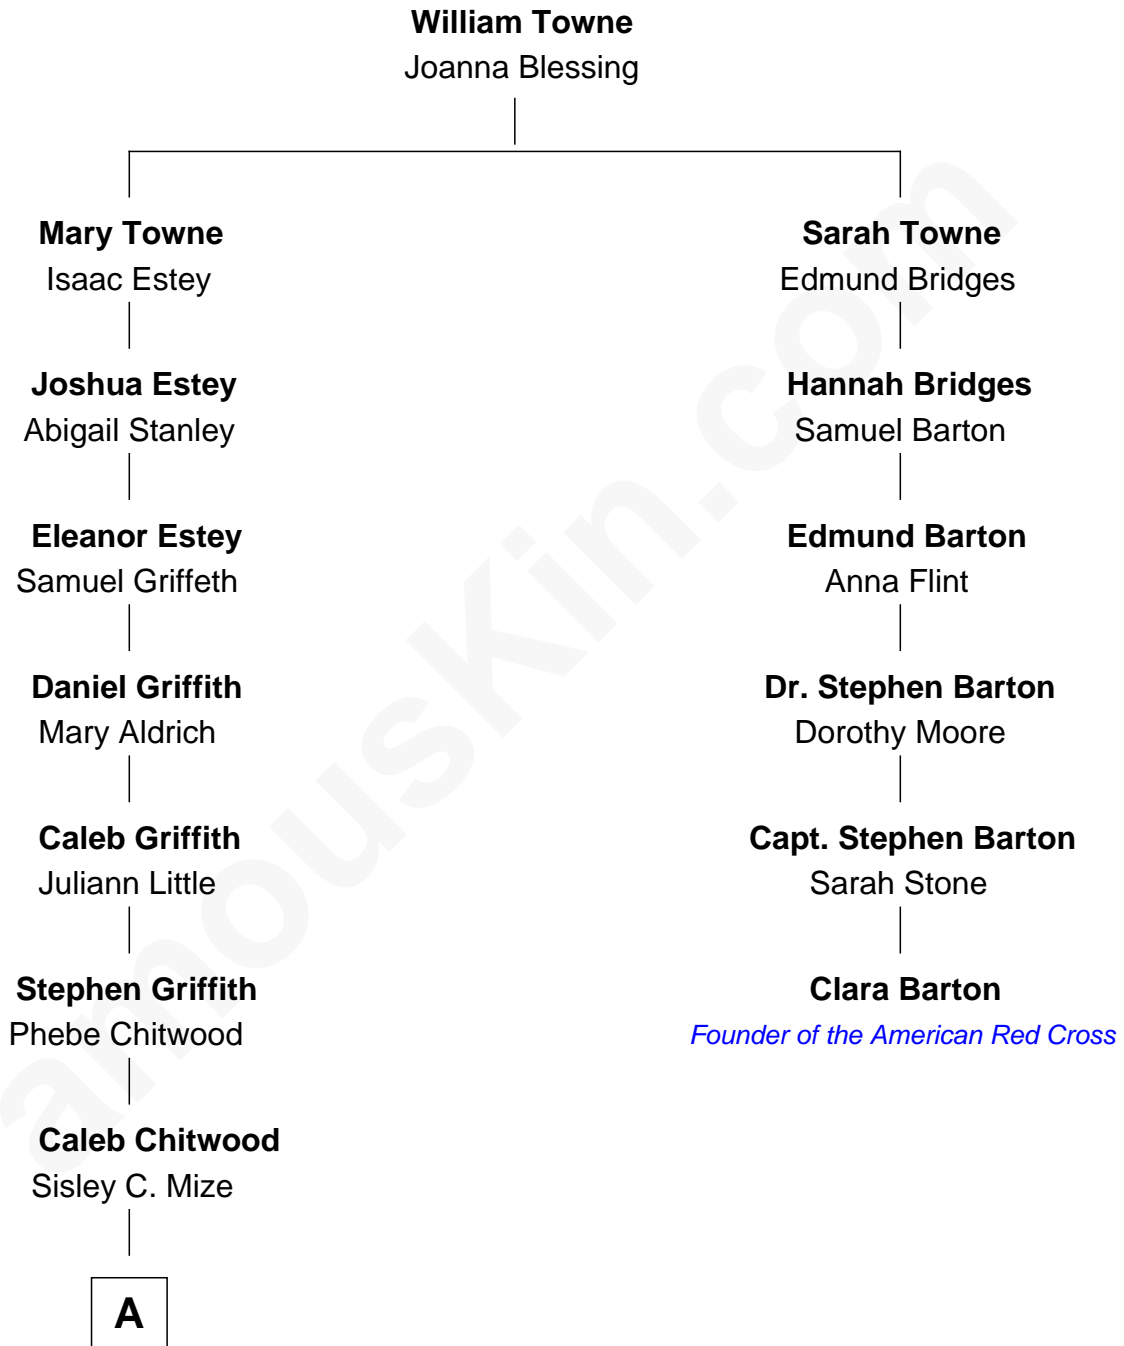

FamousKin.com

Relationship Chart of

Ty Cobb

Hall of Fame Major League Baseball Player

5th cousin 3 times removed of

Clara Barton

Founder of the American Red Cross

A

Amanda Chitwood
William Herschel Cobb

Ty Cobb
Baseball Hall of Famer

FamousKin.com