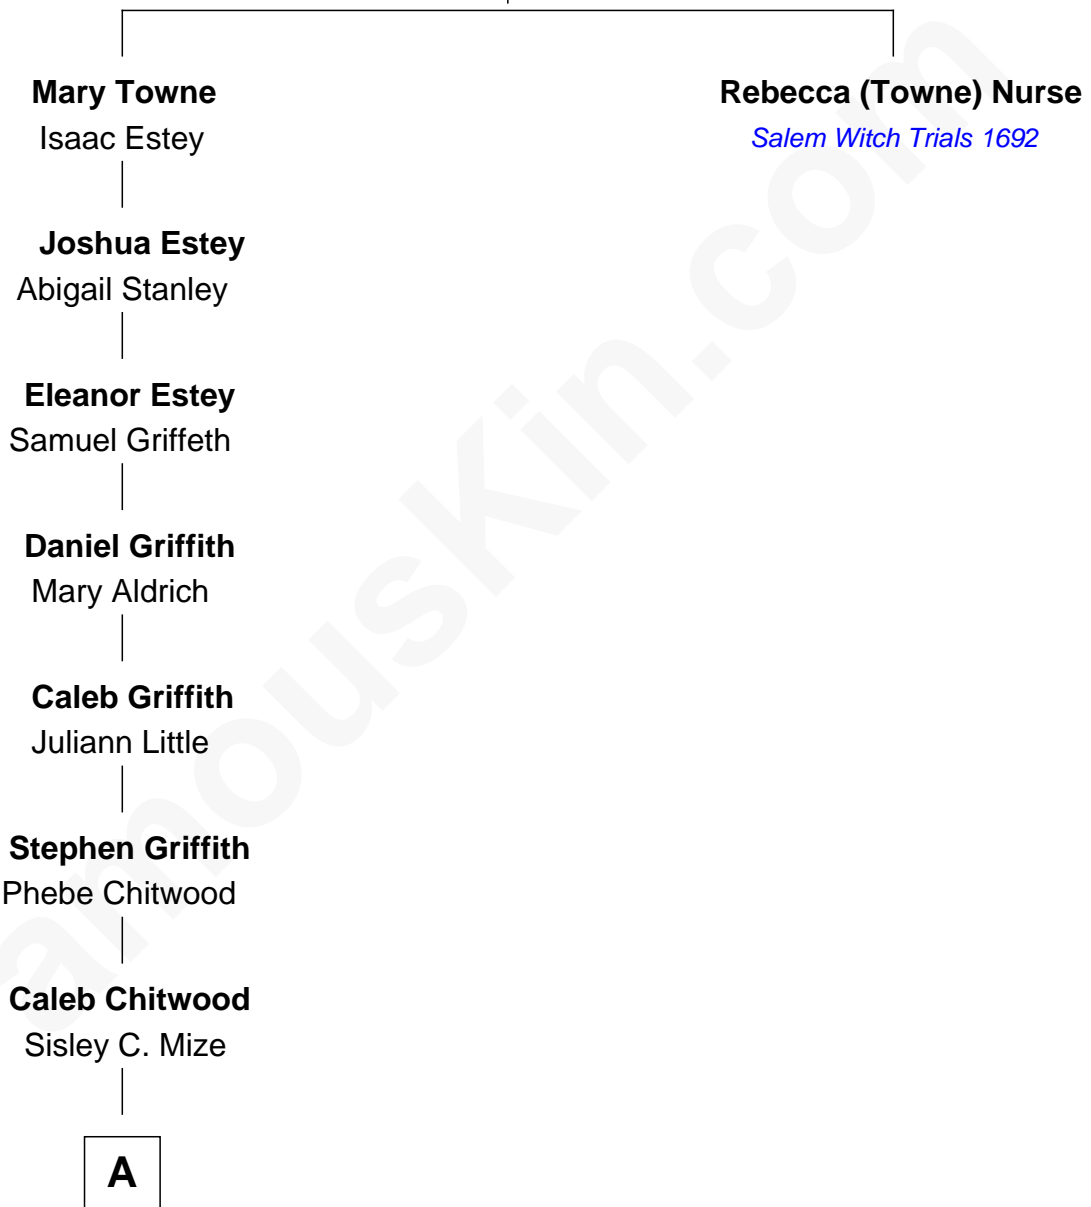

## Relationship Chart of

### Ty Cobb

Hall of Fame Major League Baseball Player

6th great-grandnephew of

**Rebecca (Towne) Nurse**

Executed for Witchcraft, Salem 1692

**William Towne**  
Joanna Blessing

**A**

**Amanda Chitwood**  
William Herschel Cobb