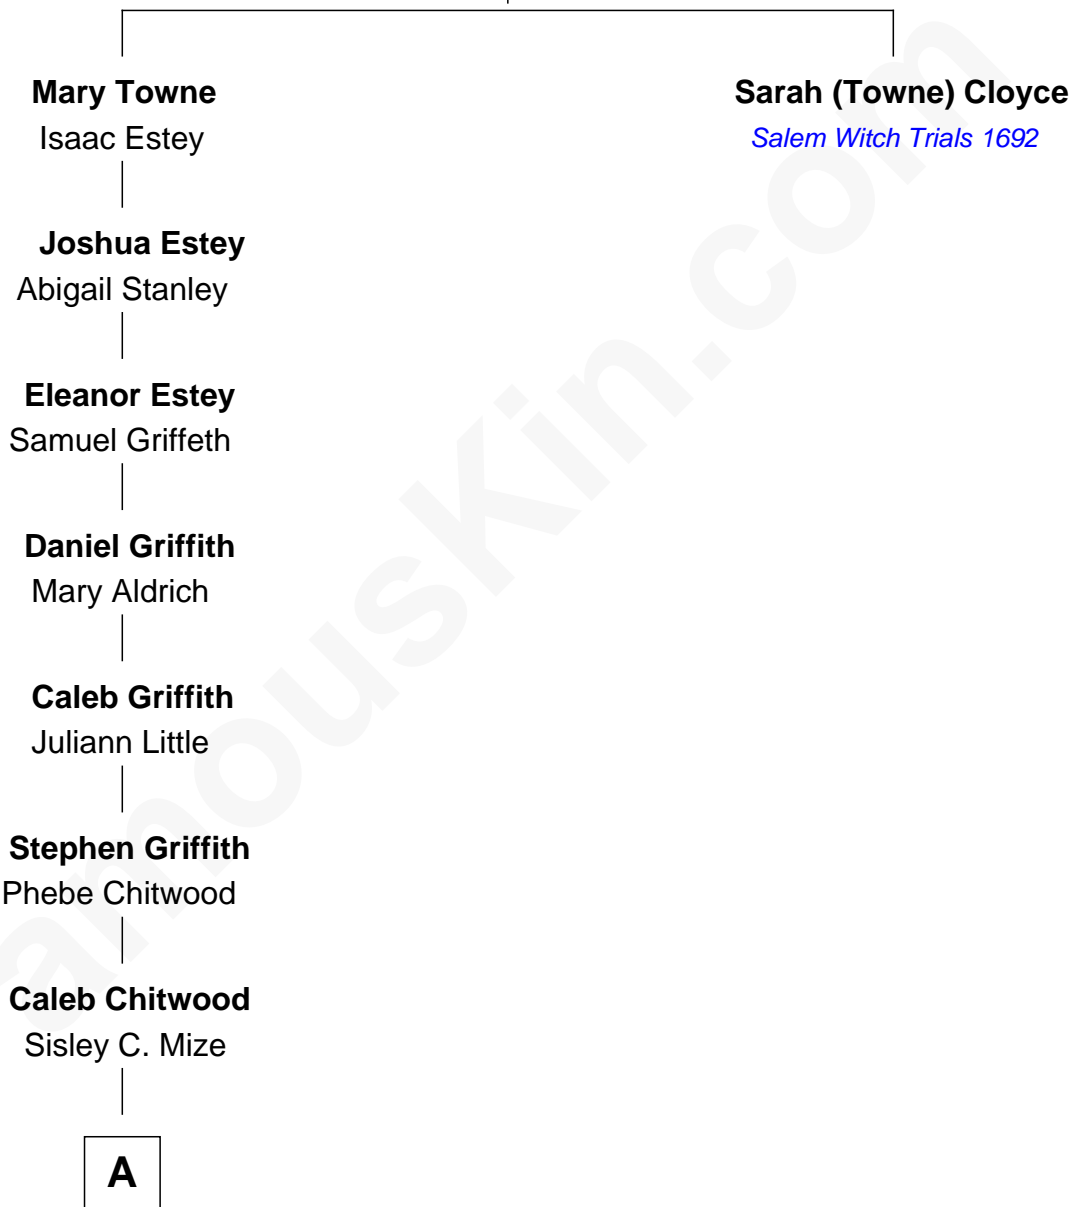

**FamousKin.com**  
**Relationship Chart of**  
**Ty Cobb**

*Hall of Fame Major League Baseball Player*

**6th great-grandnephew of**

**Sarah (Towne) Cloyce**

*Accused of Witchcraft, Salem 1692*

**William Towne**  
 Joanna Blessing

**A**

**Amanda Chitwood**  
William Herschel Cobb

**Ty Cobb**  
*Baseball Hall of Famer*

FamousKin.com