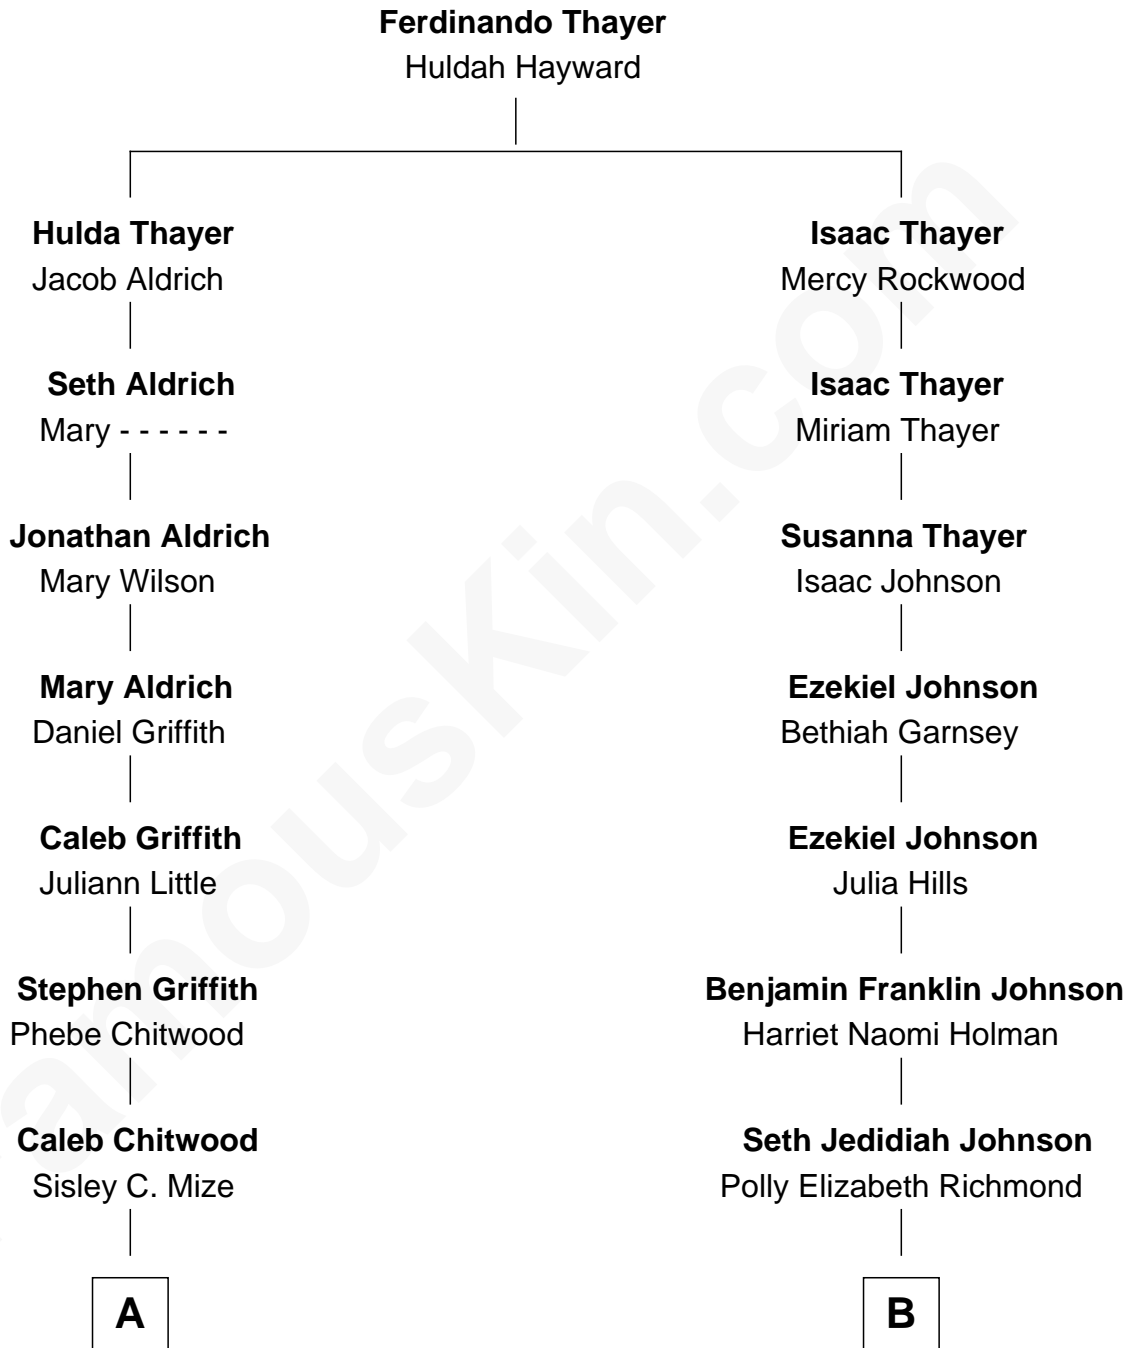

FamousKin.com

Relationship Chart of

Ty Cobb

Hall of Fame Major League Baseball Player

8th cousin 2 times removed of

Elizabeth Smart

Founder of Elizabeth Smart Foundation

A

Amanda Chitwood
William Herschel Cobb

Ty Cobb
Baseball Hall of Famer

B

Genevieve Johnson
Archibald Newel Pettit

Genevieve Pettit
Myron LeGrande Francom

Lois Ann Francom
Edward Sharp Smart

Elizabeth Smart
Child Safety Activist