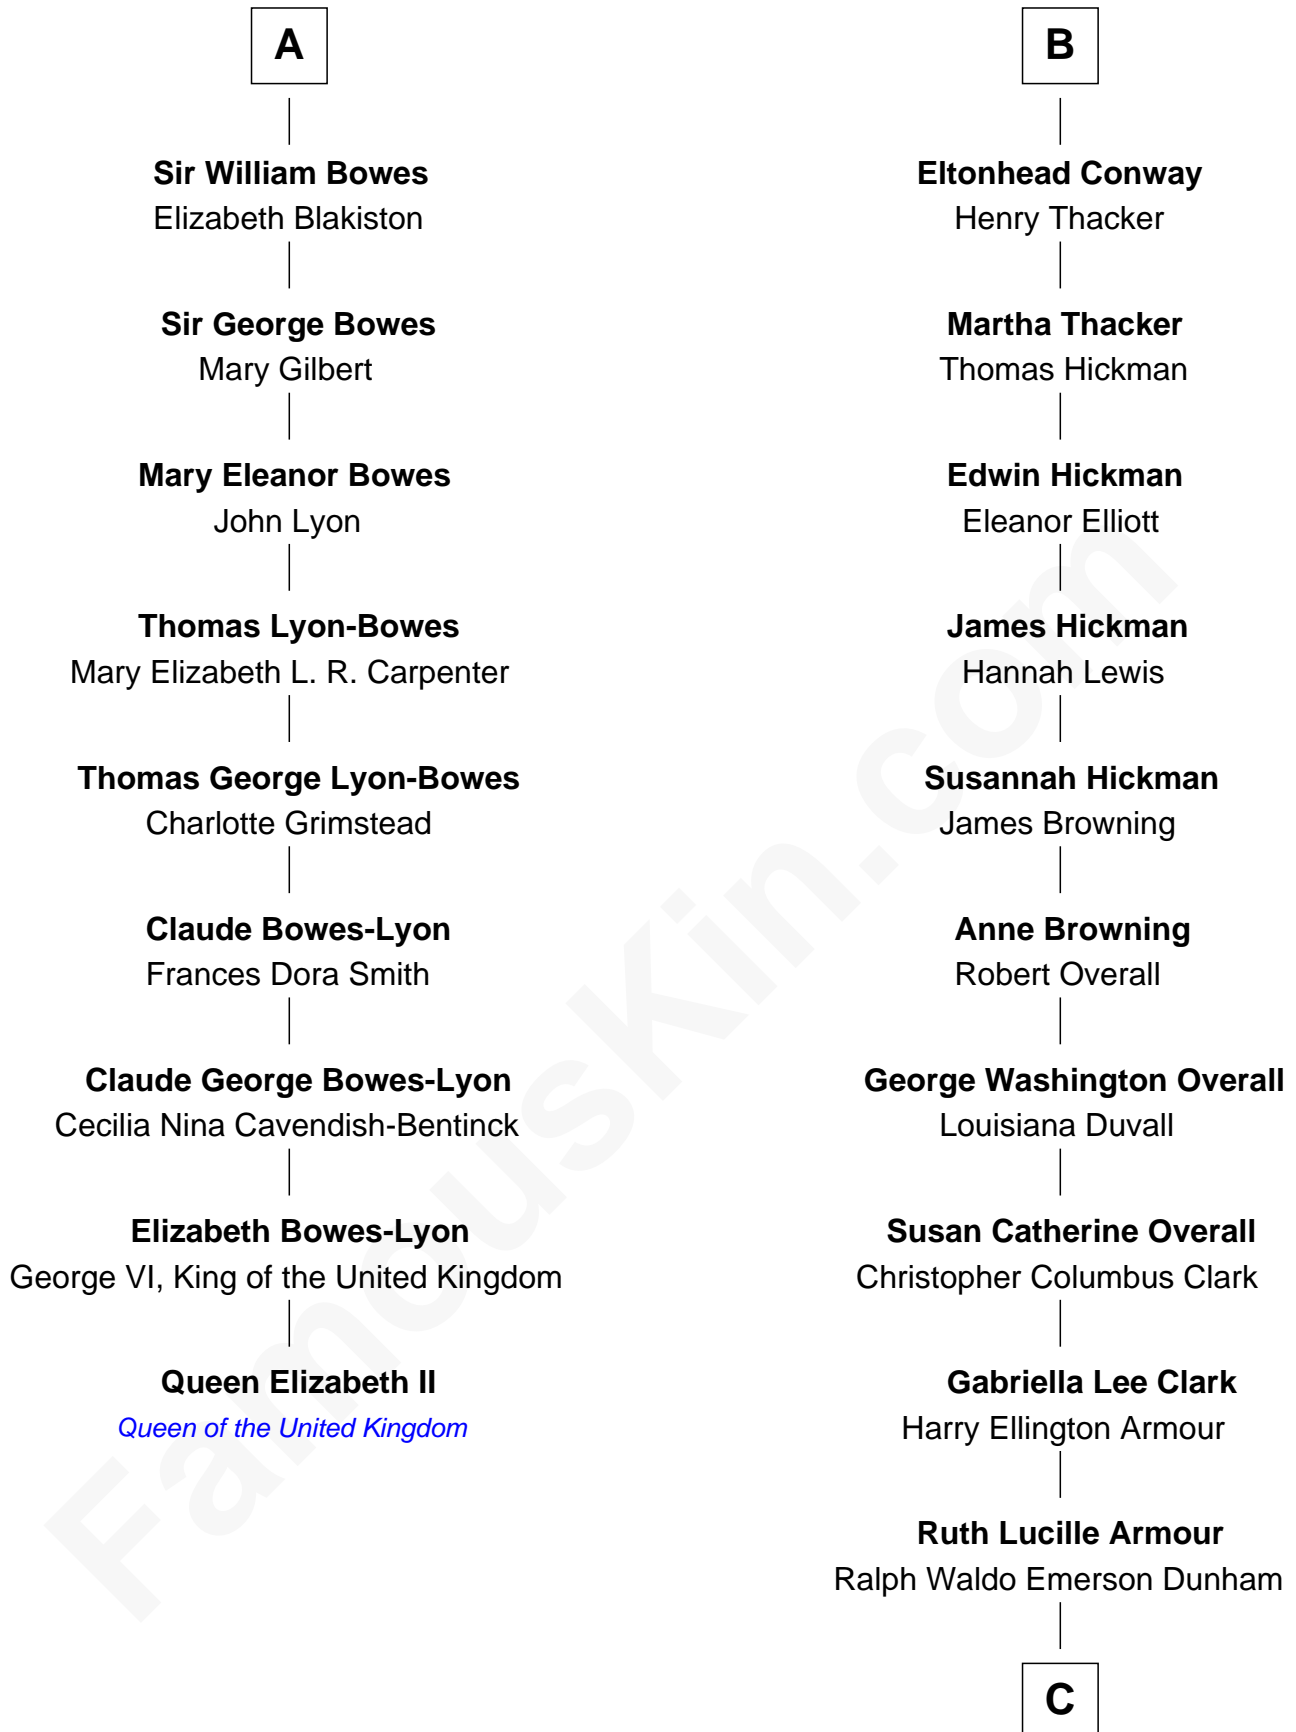

# FamousKin.com Relationship Chart of

**Queen Elizabeth II**

*Queen of the United Kingdom*

15th cousin 4 times removed of

**Barack Obama**

*44th U.S. President*

**Sir Thomas Stanley**

Joan Goushill

**Margaret Stanley**  
Sir William Troutbeck

**Adam Troutbeck**  
Joan Molyneux

**Margaret Troutbeck**  
Sir John Talbot

**Sir John Talbot**  
Frances Giffard

**Jane Talbot**  
Sir George Bowes

**Thomas Bowes**  
Anne Warcop

**Thomas Bowes**  
Anne Maxton

**A**

**Katherine Stanley**  
Sir John Savage

**Dulcia Savage**  
Sir Henry Bold

**Maud Bold**  
Thomas Gerard

**Jennet Gerard**  
Richard Eltonhead

**William Eltonhead**  
Anne Bowers

**Richard Eltonhead**  
Anne Sutton

**Martha Eltonhead**  
Edwin Conway

**B**

**C**

Stanley Armour Dunham

Madelyn Lee Payne

Stanley Ann Dunham

Barack Hussein Obama