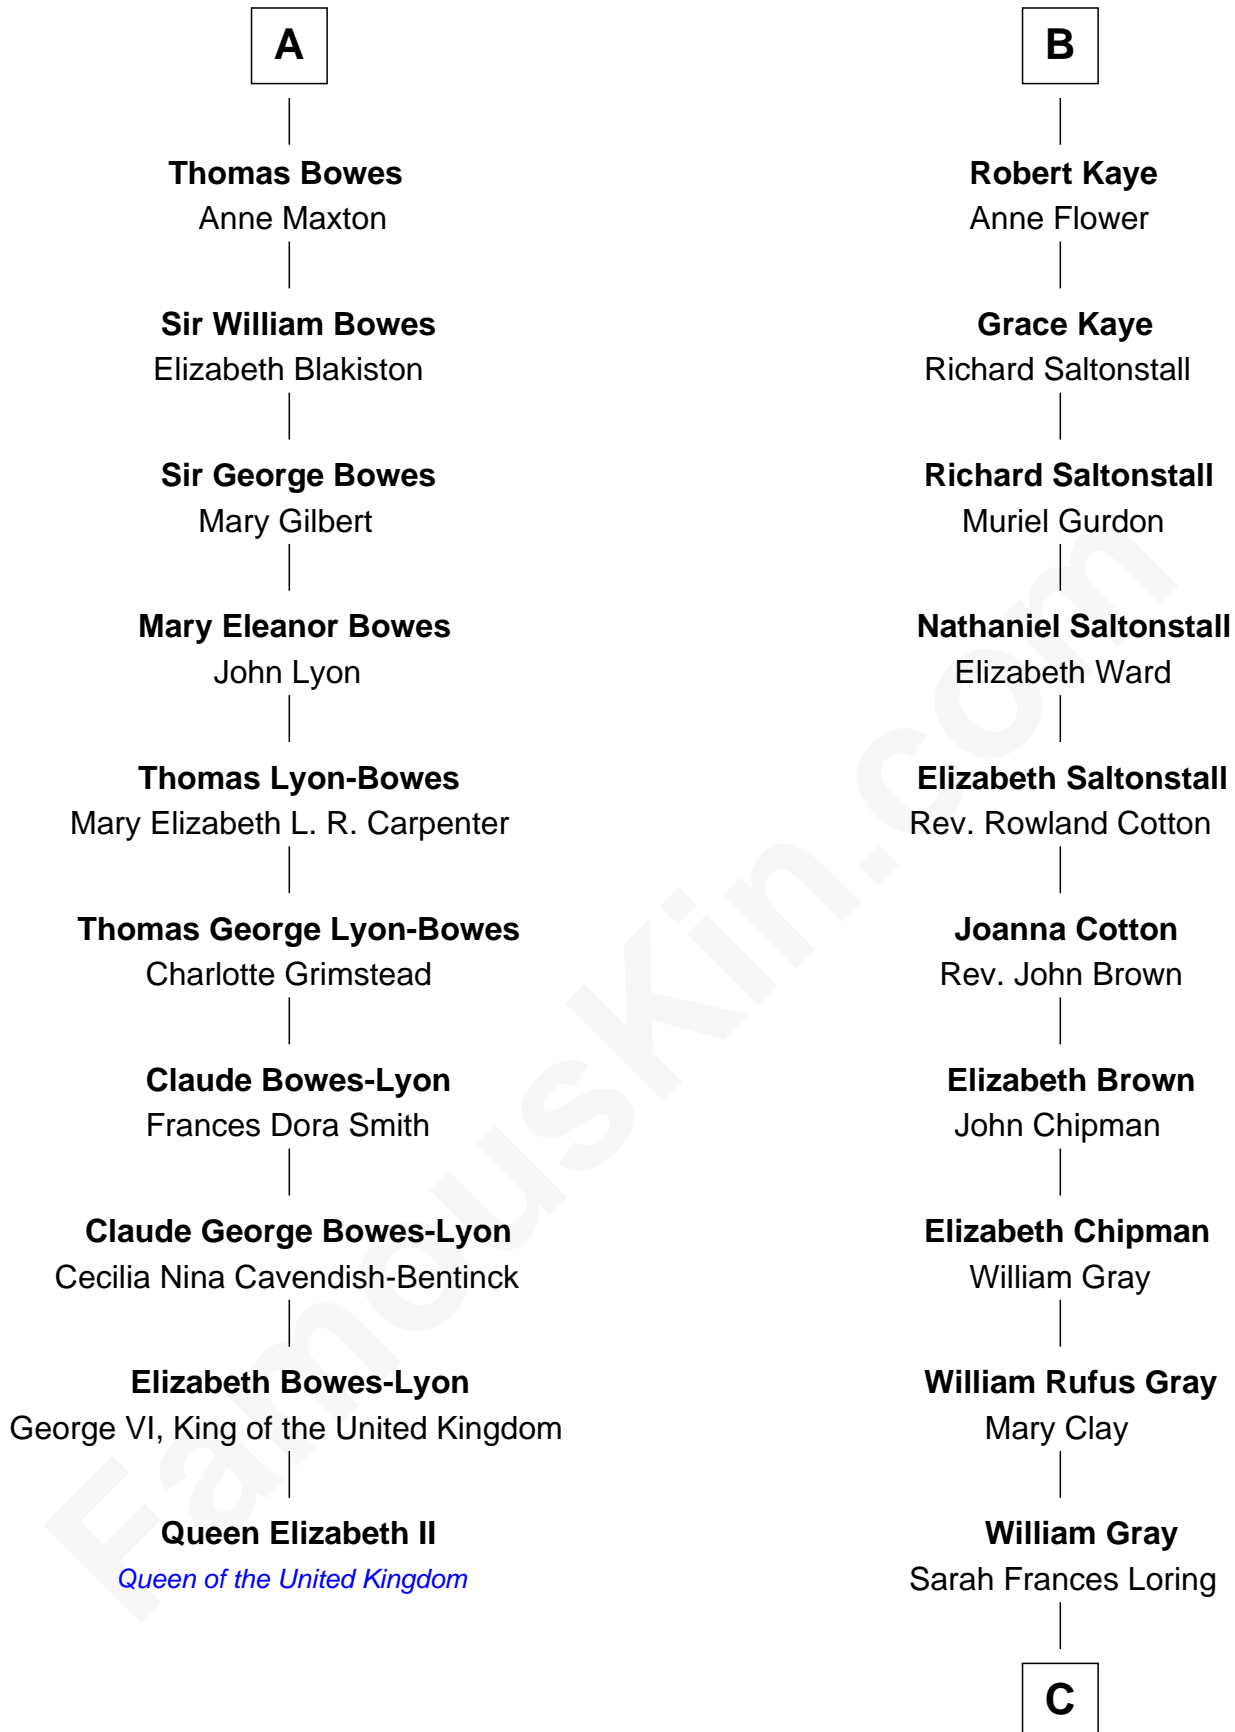

FamousKin.com Relationship Chart of

Queen Elizabeth II

Queen of the United Kingdom

16th cousin 4 times removed of

Story Musgrave

NASA Astronaut

Sir Roger de Clifford

Maud de Beauchamp

Dorothy Gascoigne

Alice Markenfield

Sir Robert Mauleverer

Dorothy Mauleverer

John Kaye

B

C

Edward Gray
Elizabeth Gray Story

Marguerite Gray
John Butler Swann

Marguerite Swann
Percy Musgrave

Story Musgrave
NASA Astronaut

FamousKin.com