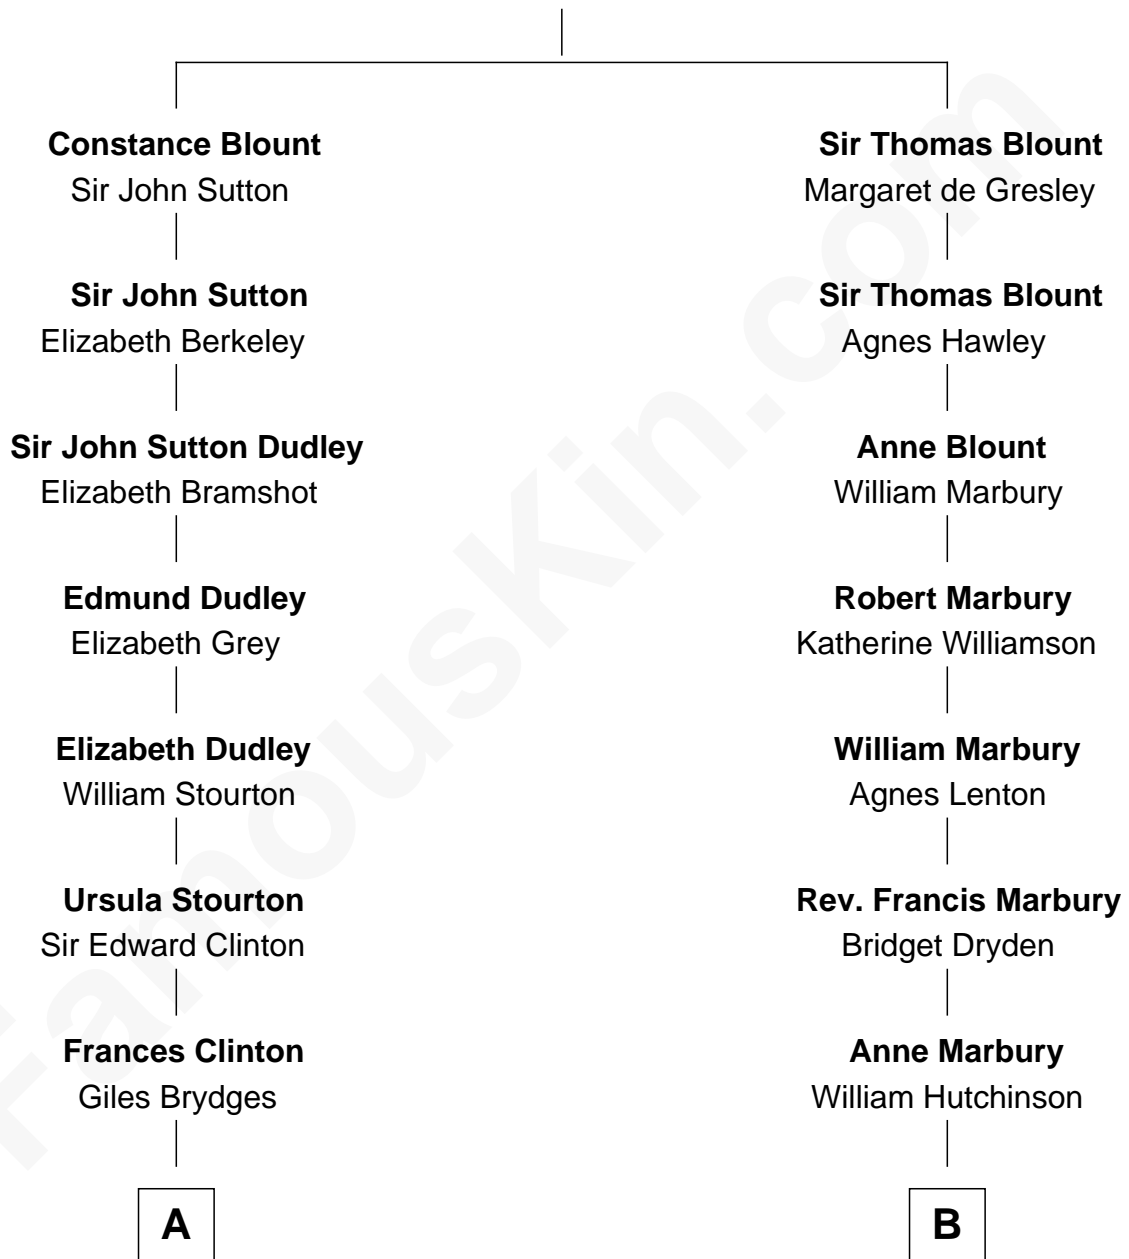

FamousKin.com Relationship Chart of

Queen Elizabeth II

Queen of the United Kingdom

18th cousin of

Story Musgrave

NASA Astronaut

Sir Walter Blount

Sancha de Ayala

A

Catherine Brydges

Francis Russell

Sir William Russell

Anne Carr

William Russell

Rachel Wriothesley

Rachel Russell