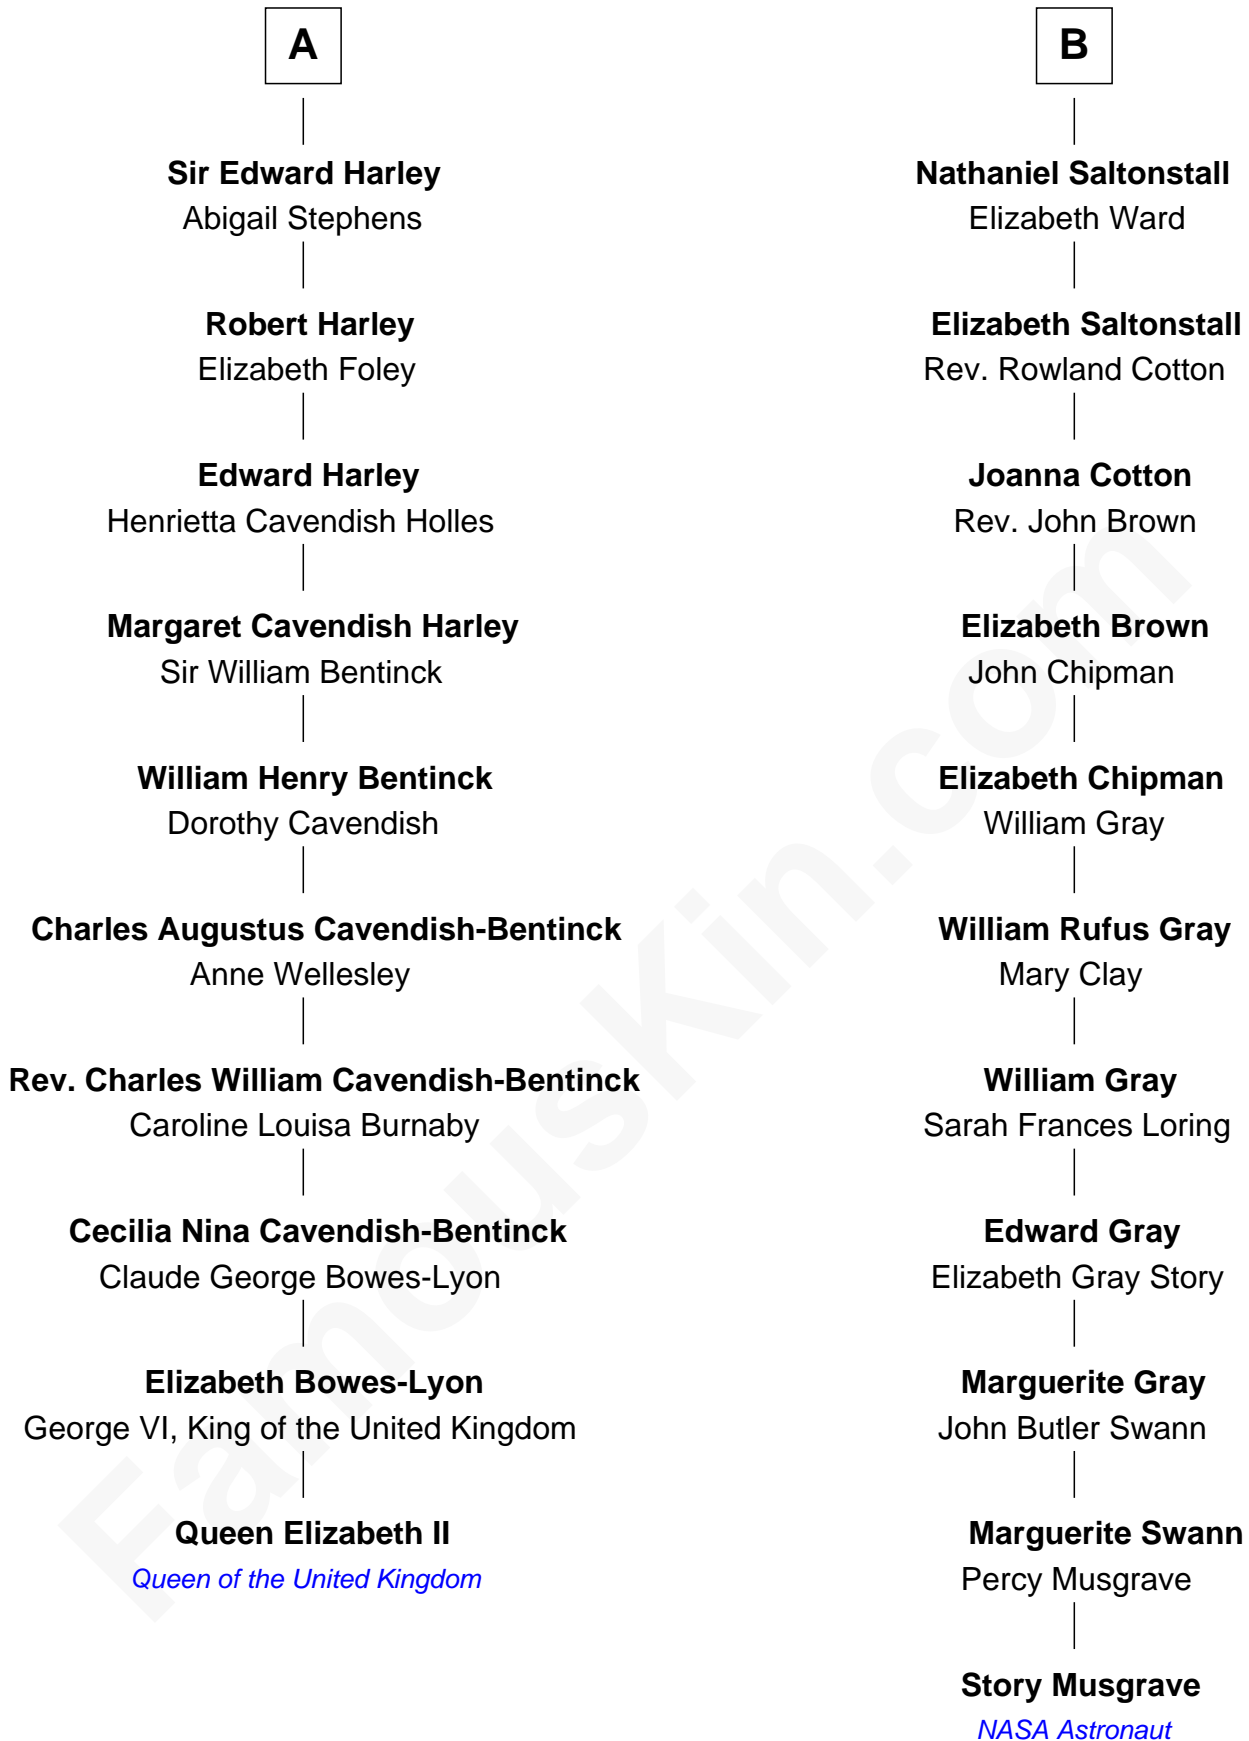

FamousKin.com Relationship Chart of

Queen Elizabeth II

Queen of the United Kingdom

16th cousin 1 time removed of

Story Musgrave

NASA Astronaut

Sir John Bouchier

Margaret Berners

Elizabeth II photo by [Eric Draper](#)