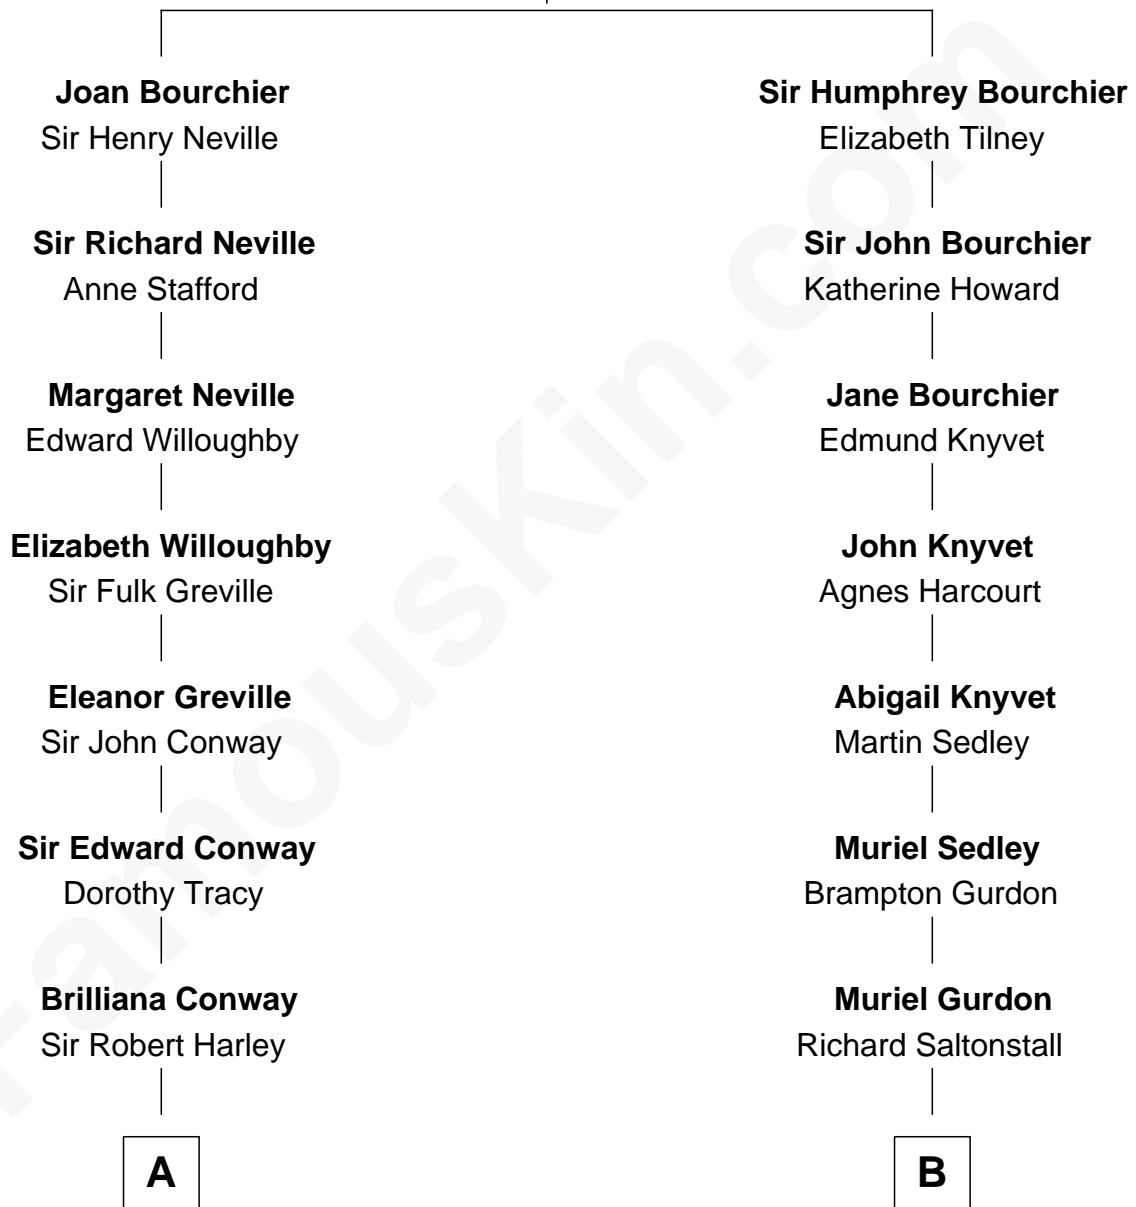

FamousKin.com Relationship Chart of

Queen Elizabeth II

Queen of the United Kingdom

16th cousin 1 time removed of

Story Musgrave

NASA Astronaut

Sir John Bouchier

Margaret Berners

Elizabeth II photo by [Eric Draper](#)