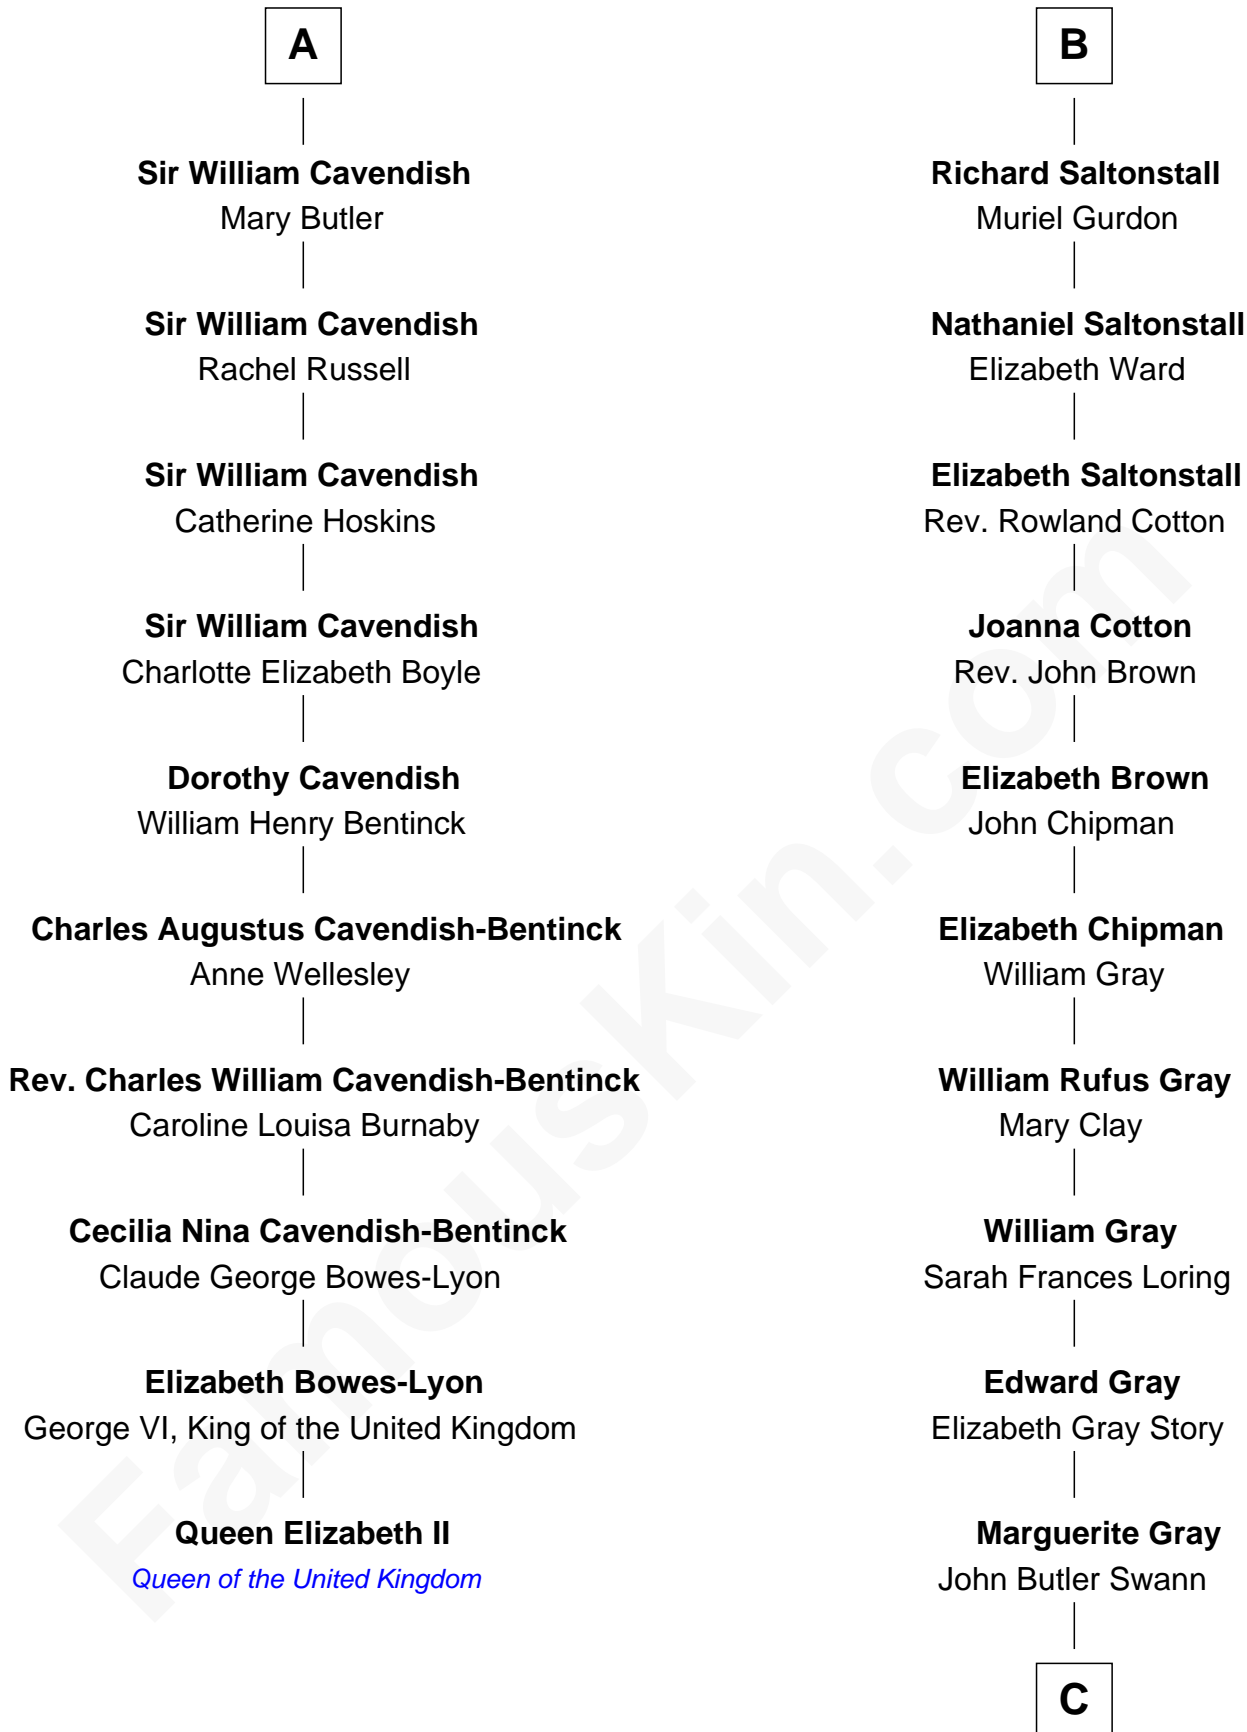

**FamousKin.com**  
**Relationship Chart of**  
**Queen Elizabeth II**  
*Queen of the United Kingdom*

16th cousin 2 times removed of

**Story Musgrave**  
*NASA Astronaut*

**Sir Thomas Chaworth**  
 Isabel Aylesbury

**Sir William Cavendish**

Anne Keighley

**William Cavendish**

Christian Bruce

**William Cavendish**

Elizabeth Cecil

**A**

**Elizabeth Chaworth**

Sir William FitzWilliam

**Isabel FitzWilliam**

Richard Wentworth

**Matthew Wentworth**

Elizabeth Woodruffe

**Beatrice Wentworth**

Arthur Kaye

**John Kaye**

Dorothy Mauleverer

**Robert Kaye**

Anne Flower

**Grace Kaye**

Richard Saltonstall

**B**

FamousKin.com