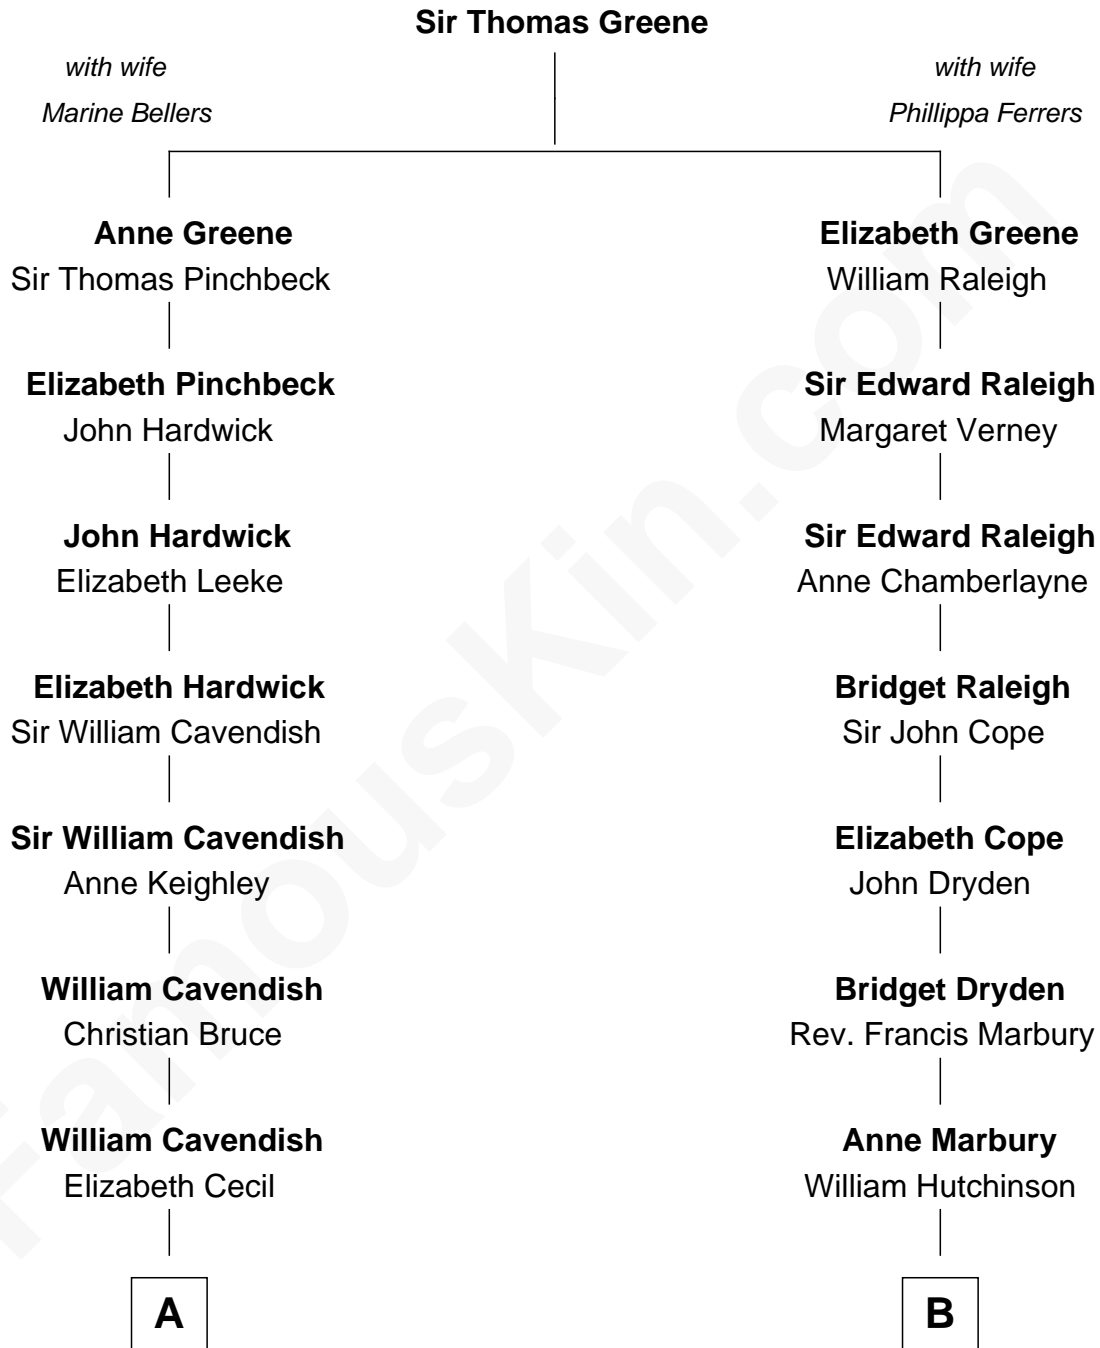

FamousKin.com Relationship Chart of

Queen Elizabeth II

Queen of the United Kingdom

16th cousin 2 times removed of

Story Musgrave

NASA Astronaut

FamousKin.com