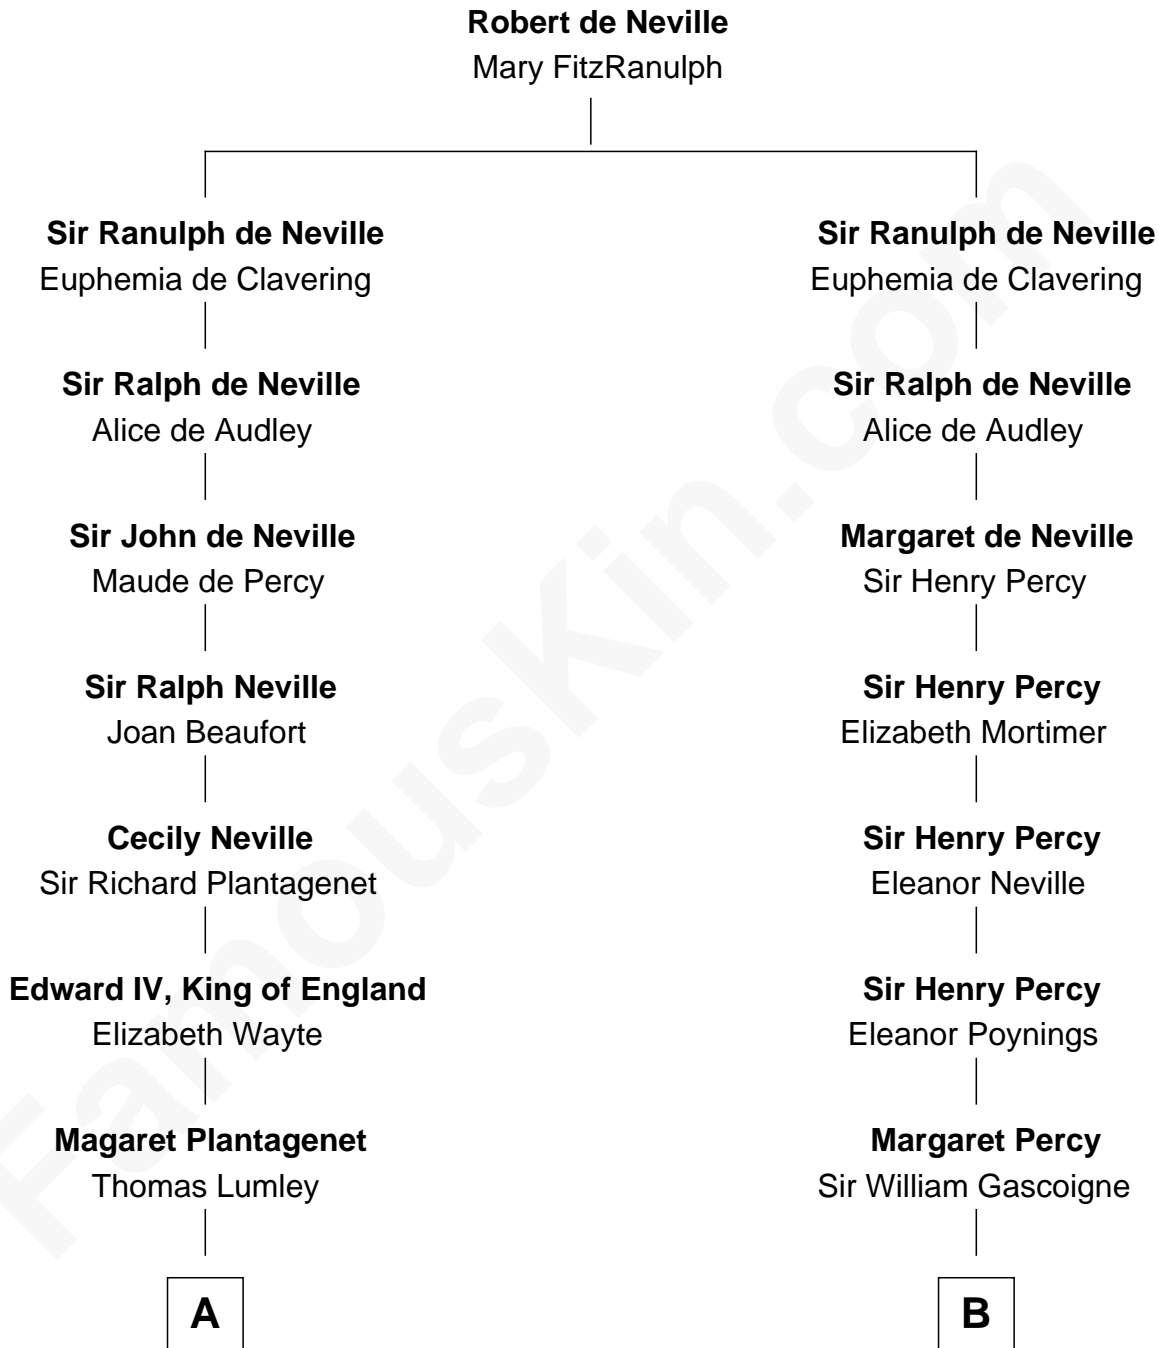

## Relationship Chart of

### Queen Elizabeth II

*Queen of the United Kingdom*

19th cousin 2 times removed of

**Horace Gray**

*U.S. Supreme Court Justice*

**C**

**Thomas George Lyon-Bowes**

Charlotte Grimstead

**Claude Bowes-Lyon**

Frances Dora Smith

**Claude George Bowes-Lyon**

Cecilia Nina Cavendish-Bentinck

**Elizabeth Bowes-Lyon**

George VI, King of the United Kingdom

**Queen Elizabeth II**

*Queen of the United Kingdom*