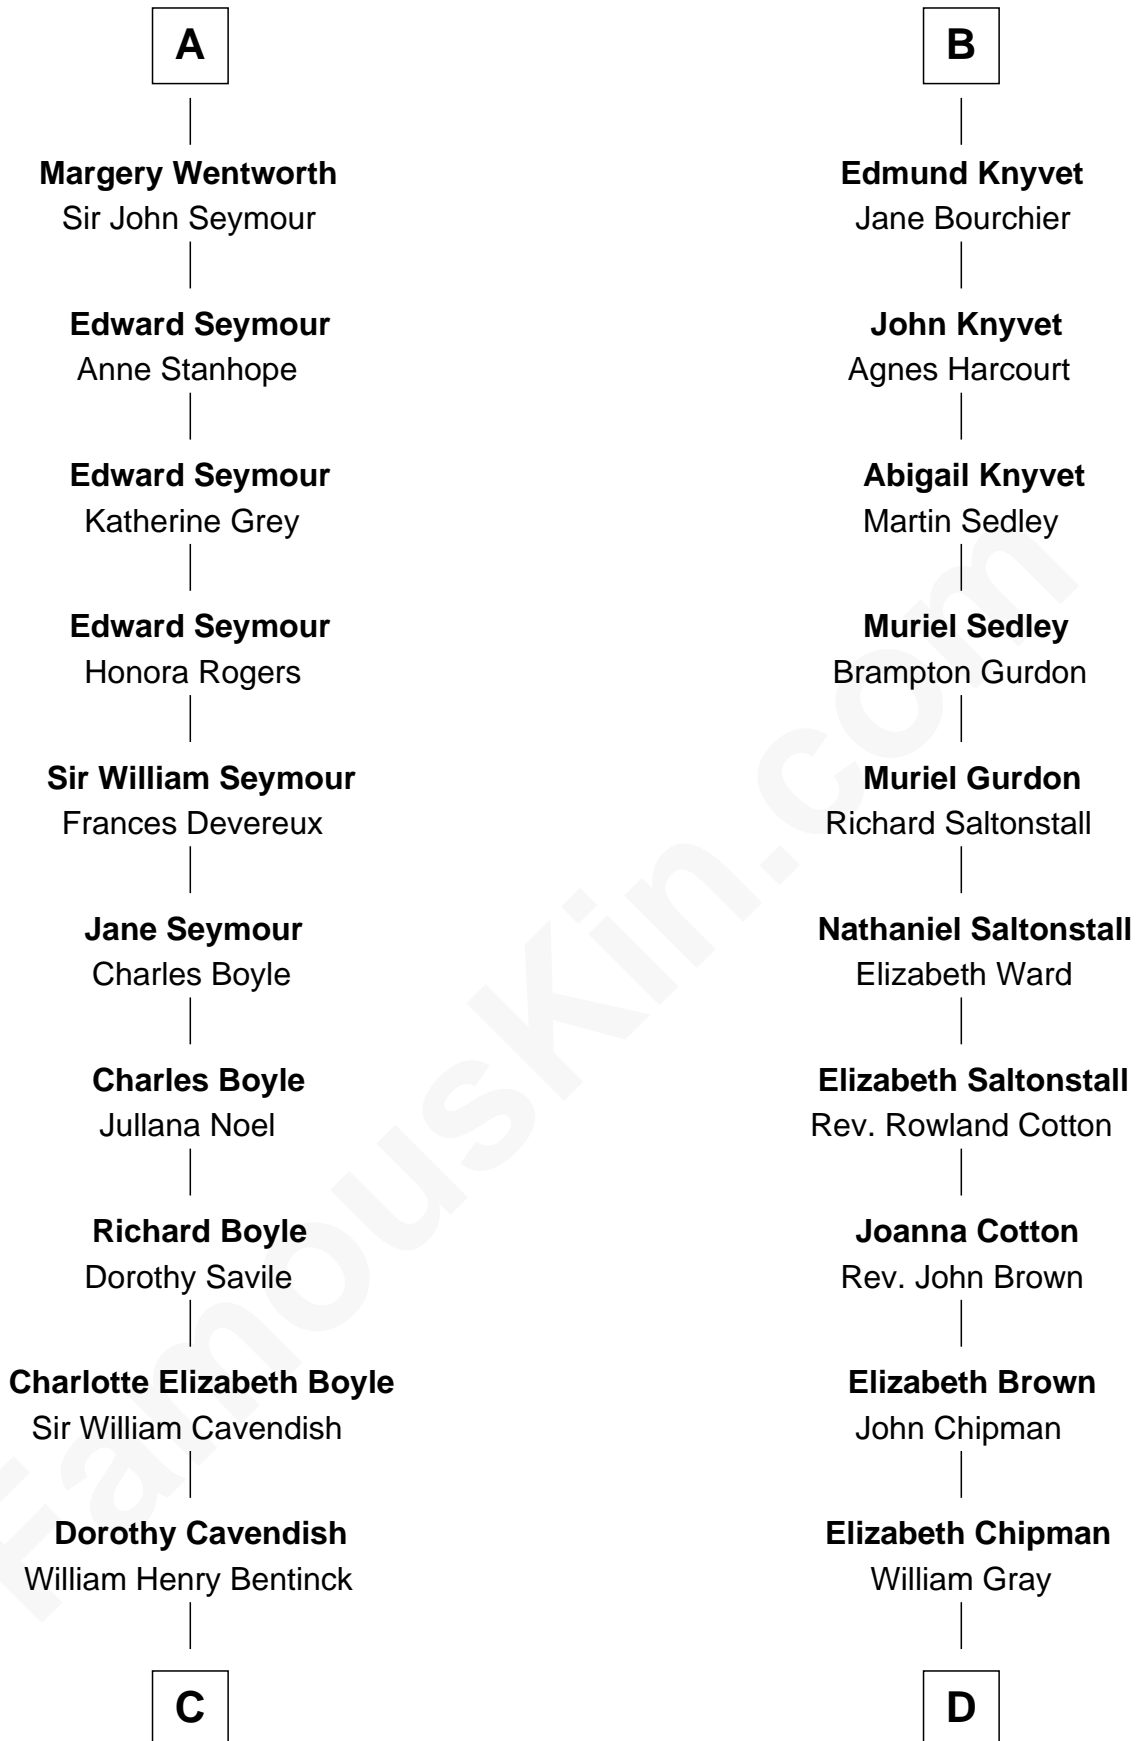

# FamousKin.com Relationship Chart of

**Queen Elizabeth II**

*Queen of the United Kingdom*

18th cousin 3 times removed of

**Horace Gray**

*U.S. Supreme Court Justice*

**Sir Henry de Hastings**

Joan de Cantilupe

Isabel de Valence

**Elizabeth de Hastings**

Sir Roger de Grey

**Sir Reynold de Grey**

Eleanor le Strange

**Sir Reynold Grey**

Margaret de Ros

**Sir John Grey**

Constance de Holand

**Alice Grey**

Sir William Knyvet

**Sir Edmund Knyvet**

Eleanor Tyrrel

**B**

**C**

**D**

**Charles Augustus Cavendish-Bentinck**

Anne Wellesley

**Horace Gray**

Harriet Upham

**Rev. Charles William Cavendish-Bentinck**

Caroline Louisa Burnaby

**Horace Gray**

*U.S. Supreme Court Justice*