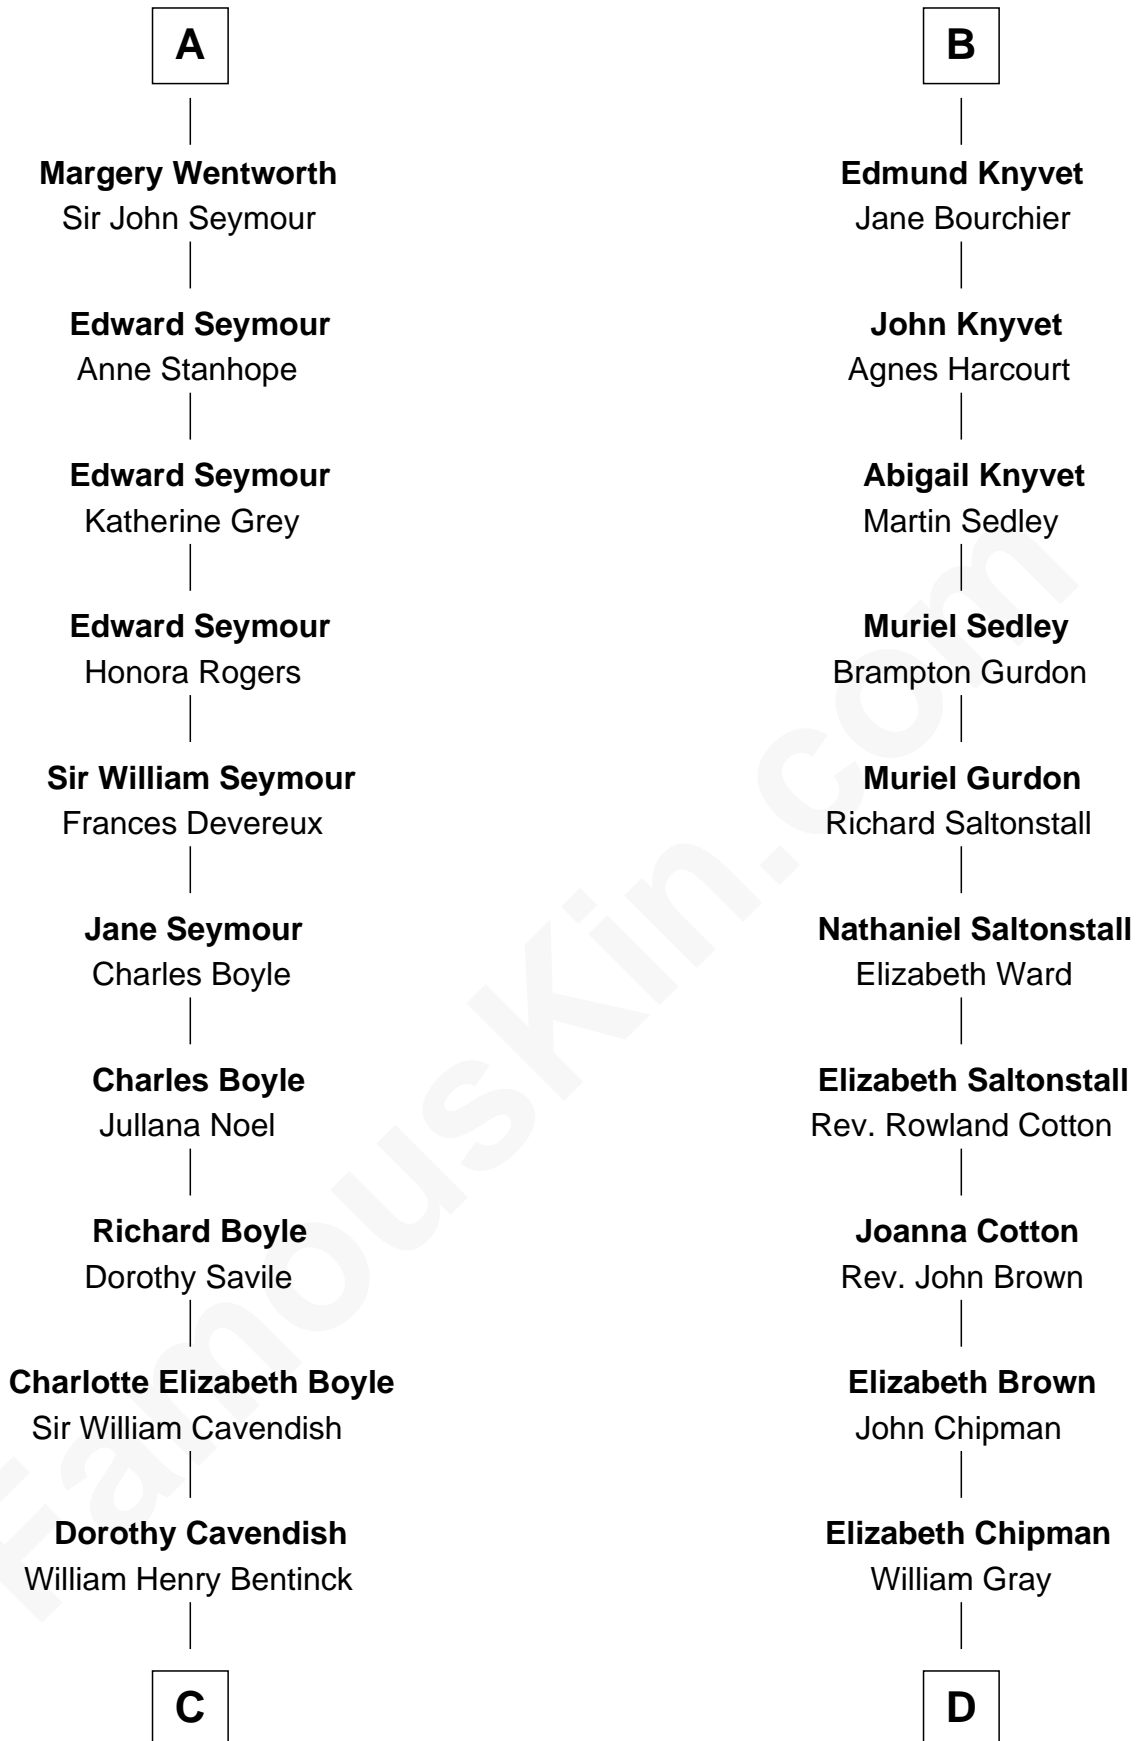

# FamousKin.com Relationship Chart of

**Queen Elizabeth II**

*Queen of the United Kingdom*

18th cousin 3 times removed of

**Horace Gray**

*U.S. Supreme Court Justice*

**C**

**D**

**Charles Augustus Cavendish-Bentinck**

Anne Wellesley

**Horace Gray**

Harriet Upham

**Rev. Charles William Cavendish-Bentinck**

Caroline Louisa Burnaby

**Horace Gray**

*U.S. Supreme Court Justice*

**Cecilia Nina Cavendish-Bentinck**

Claude George Bowes-Lyon

**Elizabeth Bowes-Lyon**

George VI, King of the United Kingdom

**Queen Elizabeth II**

*Queen of the United Kingdom*