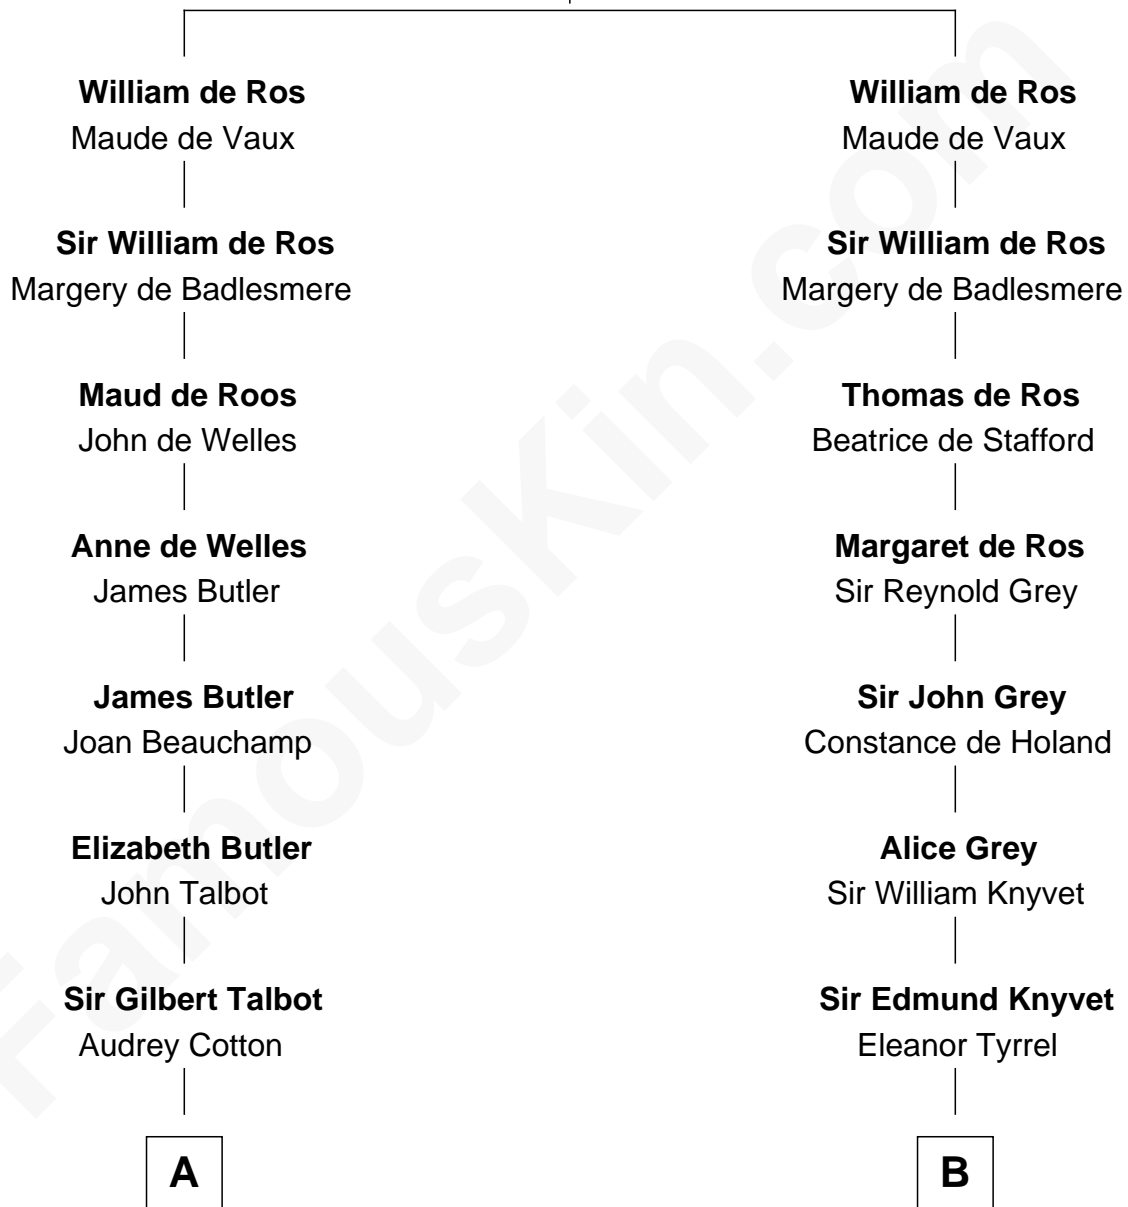

FamousKin.com

Relationship Chart of

Queen Elizabeth II

Queen of the United Kingdom

18th cousin 2 times removed of

Horace Gray

U.S. Supreme Court Justice

Sir Robert de Ros

Isabel de Aubeney

C

Claude Bowes-Lyon
Frances Dora Smith

Claude George Bowes-Lyon
Cecilia Nina Cavendish-Bentinck

Elizabeth Bowes-Lyon
George VI, King of the United Kingdom

Queen Elizabeth II
Queen of the United Kingdom

D

Horace Gray
Harriet Upham

Horace Gray
U.S. Supreme Court Justice

FamousKin.com