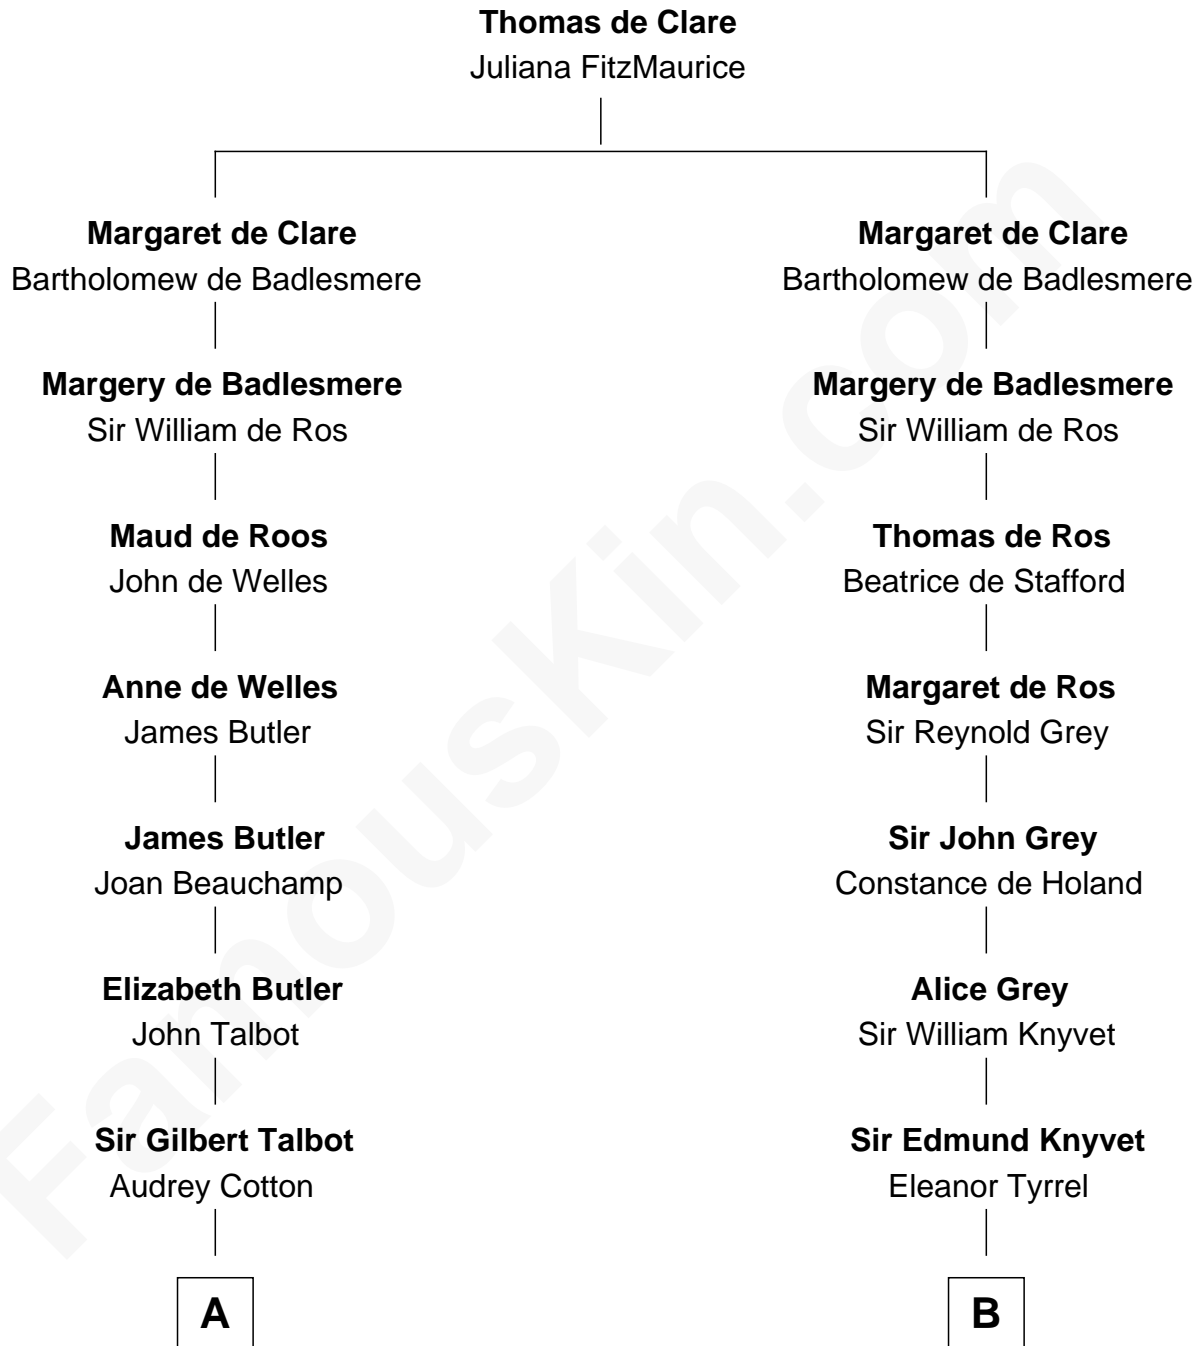

# FamousKin.com Relationship Chart of

**Queen Elizabeth II**

*Queen of the United Kingdom*

18th cousin 2 times removed of

**Horace Gray**

*U.S. Supreme Court Justice*

**C**

**Claude Bowes-Lyon**  
Frances Dora Smith

**Claude George Bowes-Lyon**  
Cecilia Nina Cavendish-Bentinck

**Elizabeth Bowes-Lyon**  
George VI, King of the United Kingdom

**Queen Elizabeth II**  
*Queen of the United Kingdom*

**D**

**Horace Gray**  
Harriet Upham

**Horace Gray**  
*U.S. Supreme Court Justice*

FamousKin.com