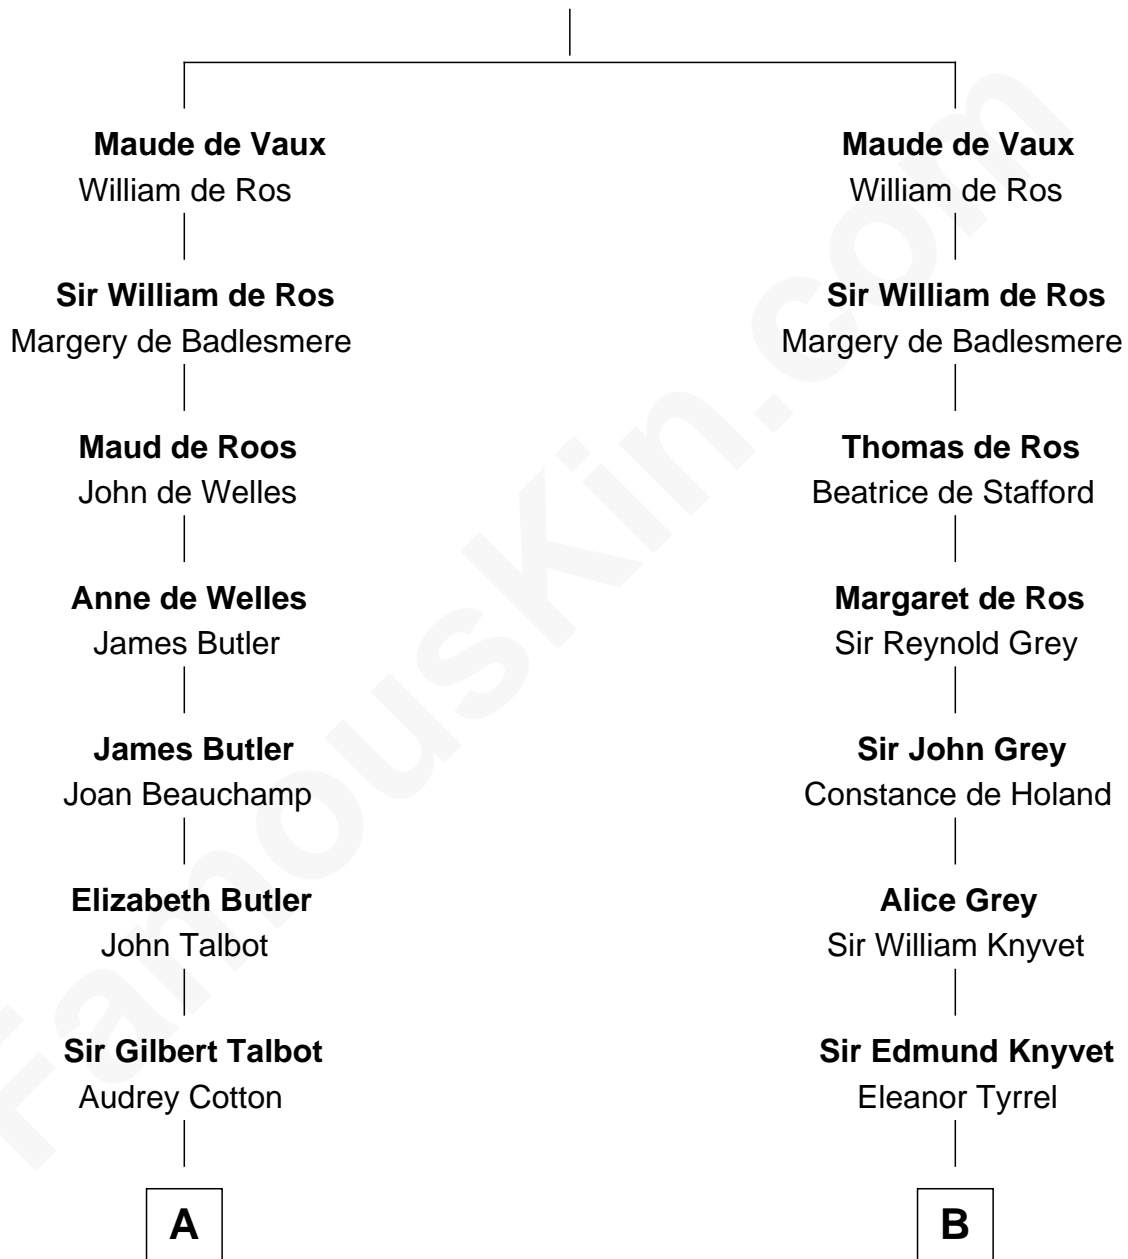

FamousKin.com

Relationship Chart of

Queen Elizabeth II

Queen of the United Kingdom

18th cousin 2 times removed of

Horace Gray

U.S. Supreme Court Justice

John de Vaux

C

Claude Bowes-Lyon
Frances Dora Smith

Claude George Bowes-Lyon
Cecilia Nina Cavendish-Bentinck

Elizabeth Bowes-Lyon
George VI, King of the United Kingdom

Queen Elizabeth II
Queen of the United Kingdom

D

Horace Gray
Harriet Upham

Horace Gray
U.S. Supreme Court Justice

FamousKin.com