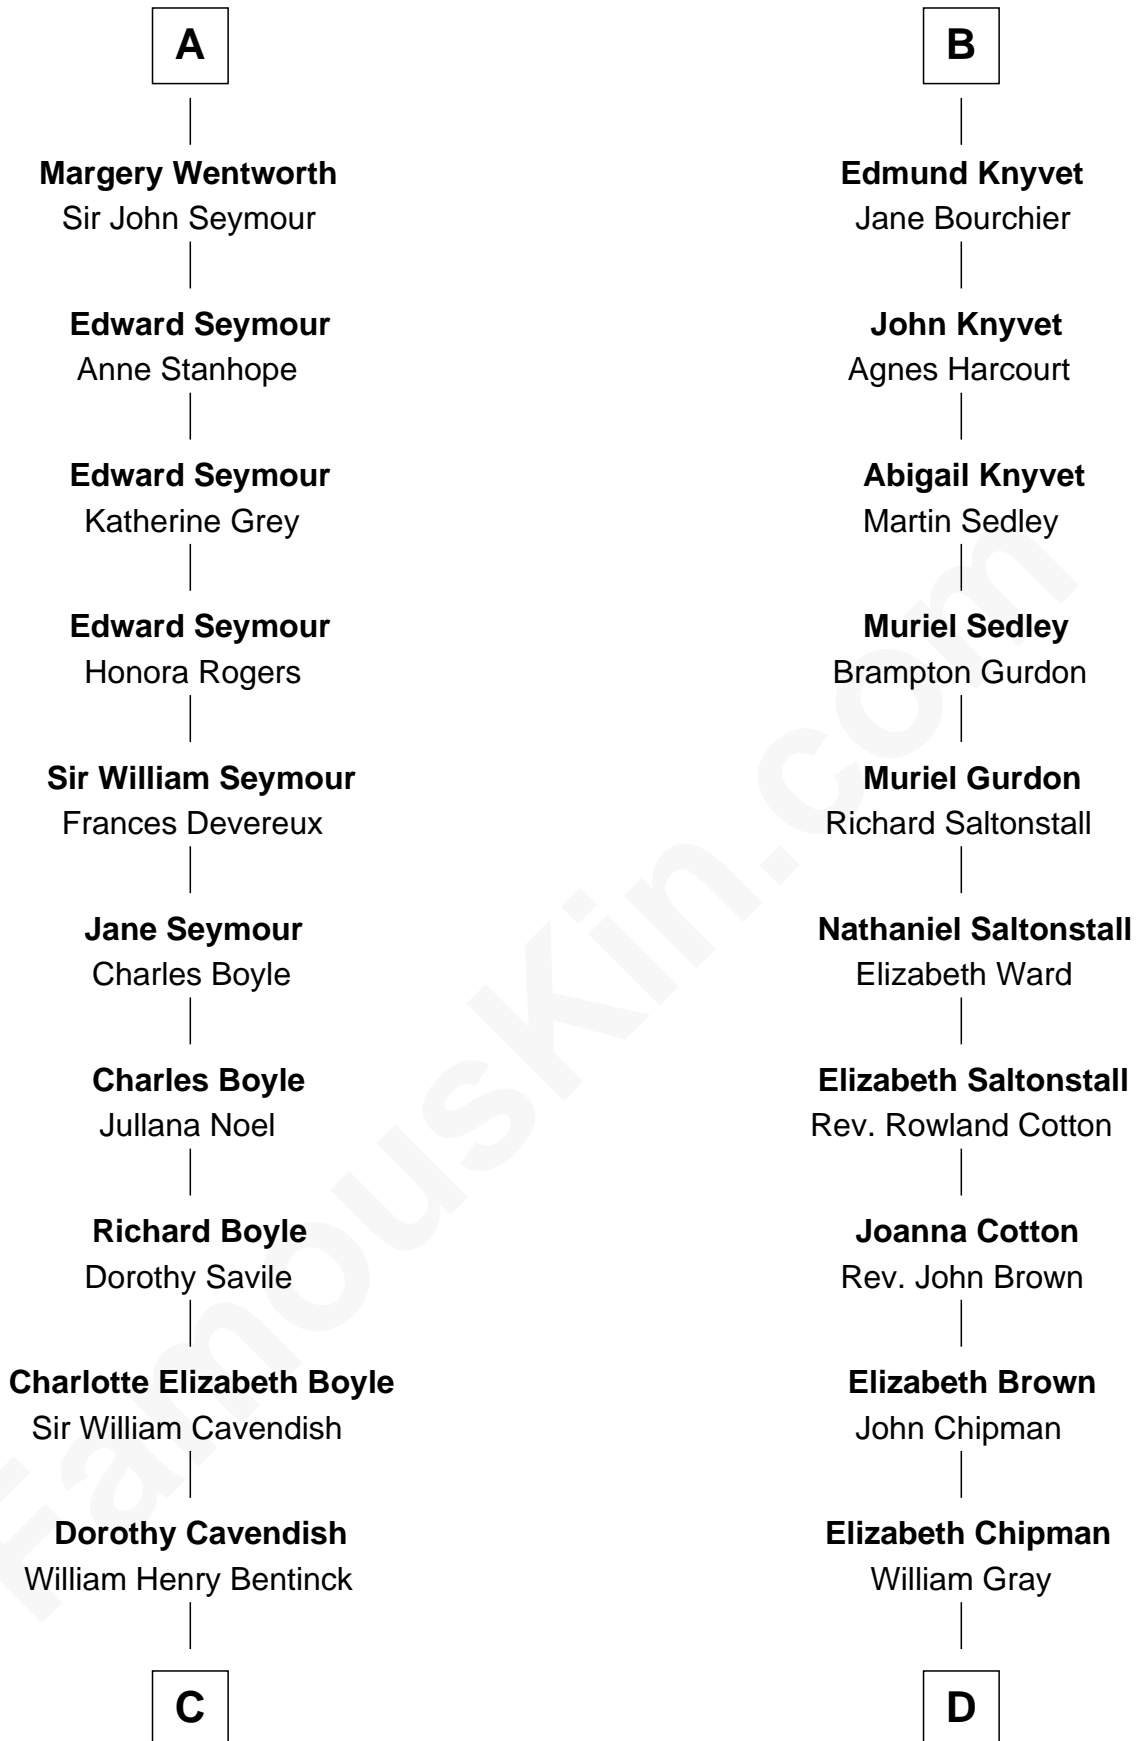

FamousKin.com Relationship Chart of

Queen Elizabeth II

Queen of the United Kingdom

18th cousin 3 times removed of

Horace Gray

U.S. Supreme Court Justice

Sir John de Verdun

Eleanor de Bohun

Horace Gray

U.S. Supreme Court Justice

Cecilia Nina Cavendish-Bentinck

Claude George Bowes-Lyon

Elizabeth Bowes-Lyon

George VI, King of the United Kingdom

Queen Elizabeth II

Queen of the United Kingdom