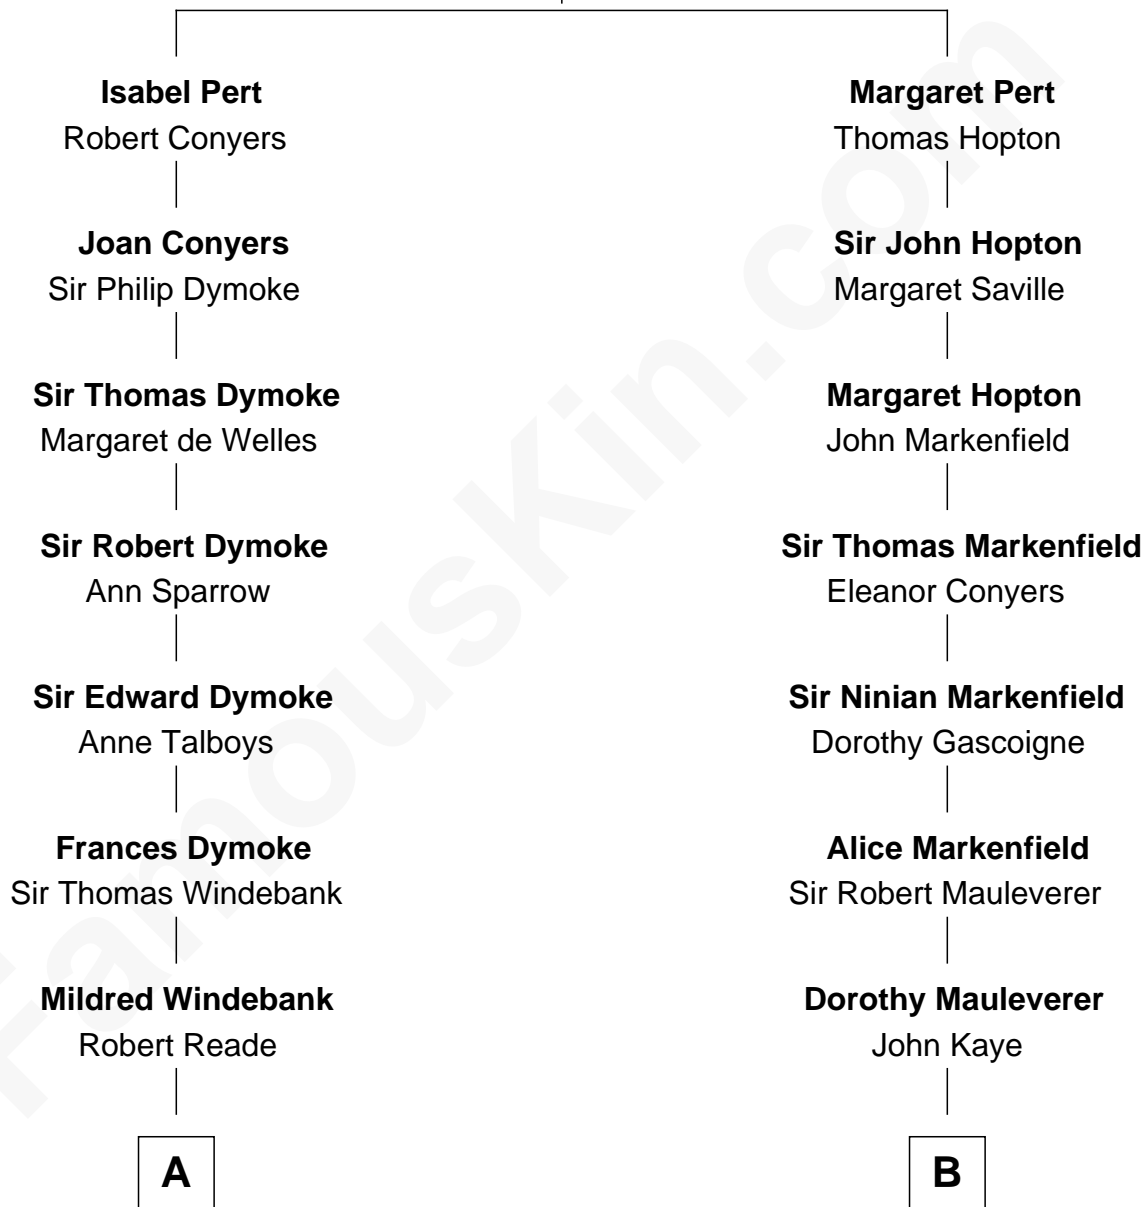

FamousKin.com Relationship Chart of

Queen Elizabeth II

Queen of the United Kingdom

16th cousin 2 times removed of

Horace Gray

U.S. Supreme Court Justice

William Pert
Joan le Scrope

Elizabeth Bowes-Lyon

George VI, King of the United Kingdom

Queen Elizabeth II

Queen of the United Kingdom

FamousKin.com