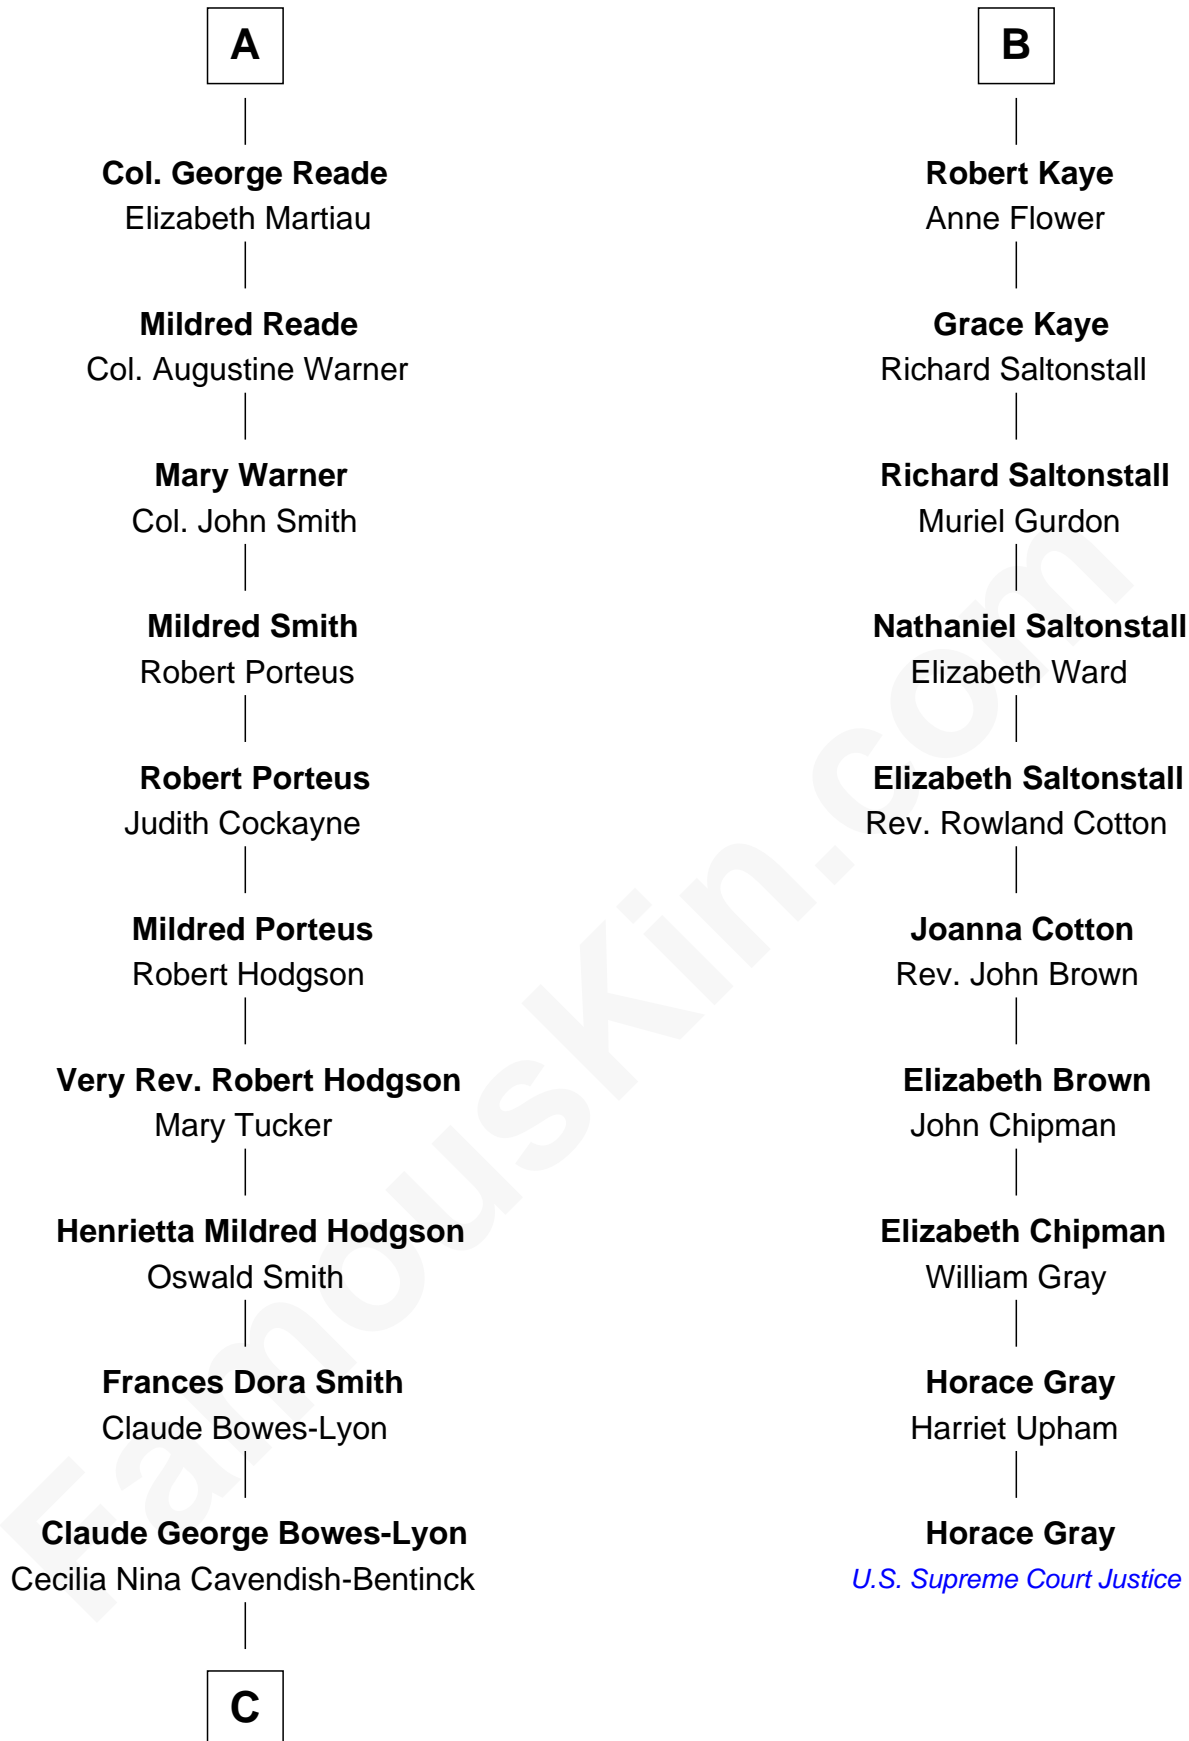

FamousKin.com Relationship Chart of

Queen Elizabeth II

Queen of the United Kingdom

16th cousin 2 times removed of

Horace Gray

U.S. Supreme Court Justice

William Pert
Joan le Scrope

Elizabeth Bowes-Lyon

George VI, King of the United Kingdom

Queen Elizabeth II

Queen of the United Kingdom

FamousKin.com