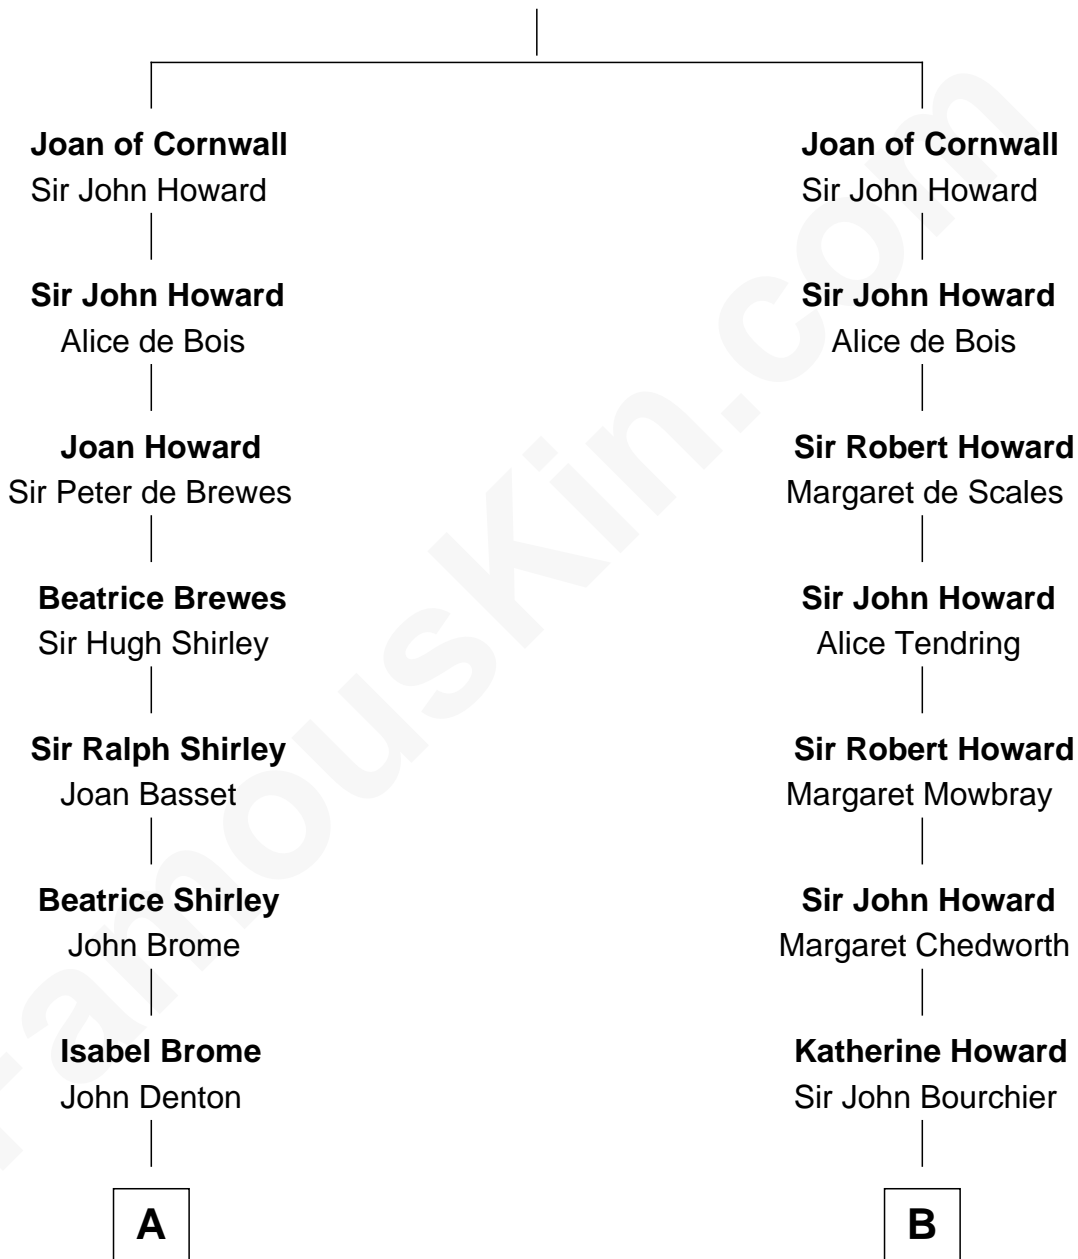

# FamousKin.com Relationship Chart of

**Queen Elizabeth II**

*Queen of the United Kingdom*

18th cousin 3 times removed of

**Horace Gray**

*U.S. Supreme Court Justice*

**Sir Richard of Cornwall**

Joan - - - - -