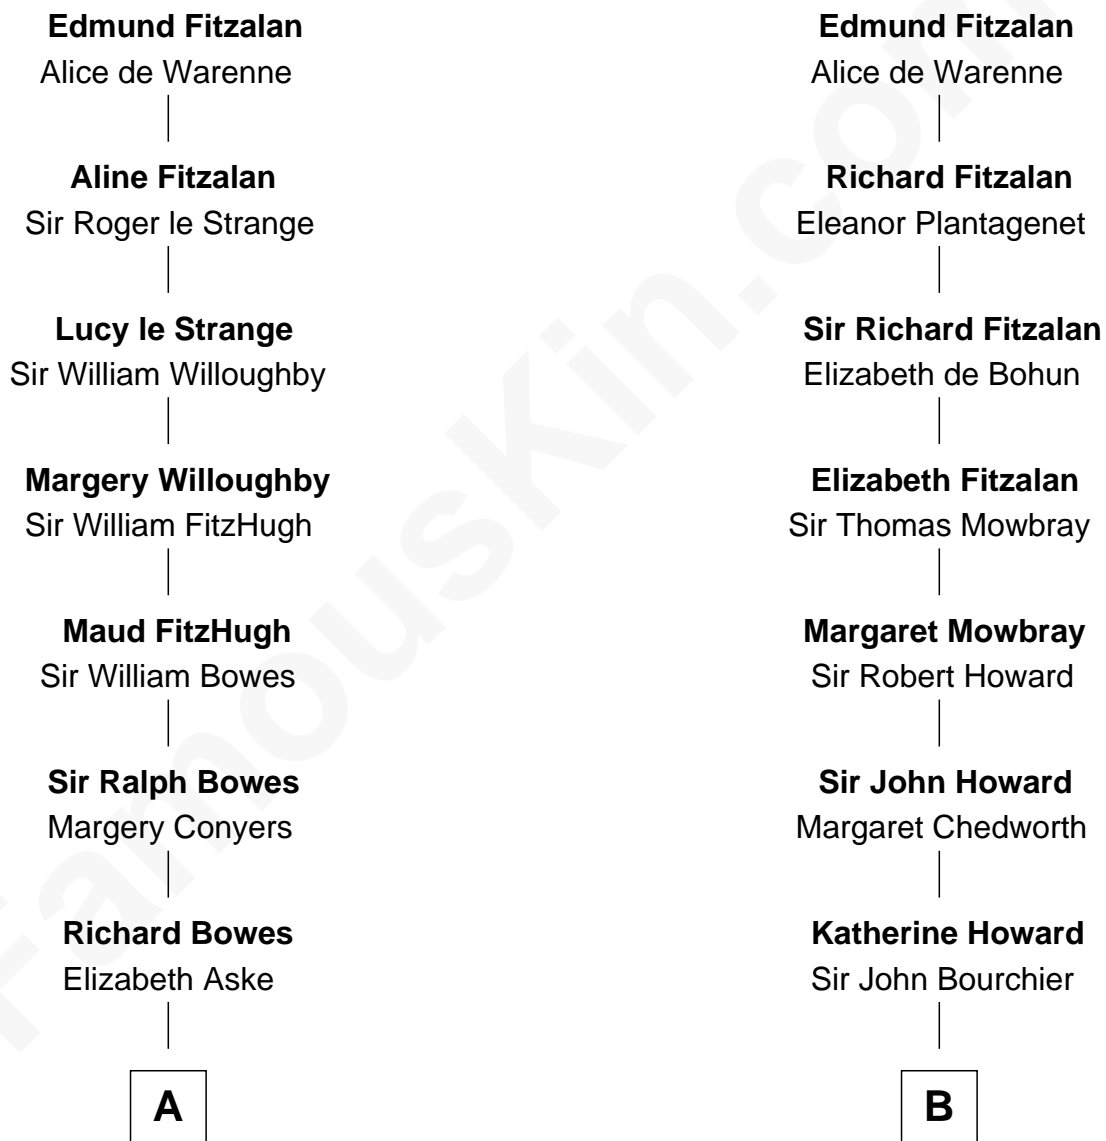

# FamousKin.com Relationship Chart of

**Queen Elizabeth II**

*Queen of the United Kingdom*

18th cousin of

**Horace Gray**

*U.S. Supreme Court Justice*

**Richard Fitzalan**

Alice de Saluzzo

**C**

**Elizabeth Bowes-Lyon**

George VI, King of the United Kingdom

**Queen Elizabeth II**

*Queen of the United Kingdom*

**D**

**Horace Gray**

Harriet Upham

**Horace Gray**

*U.S. Supreme Court Justice*

FamousKin.com