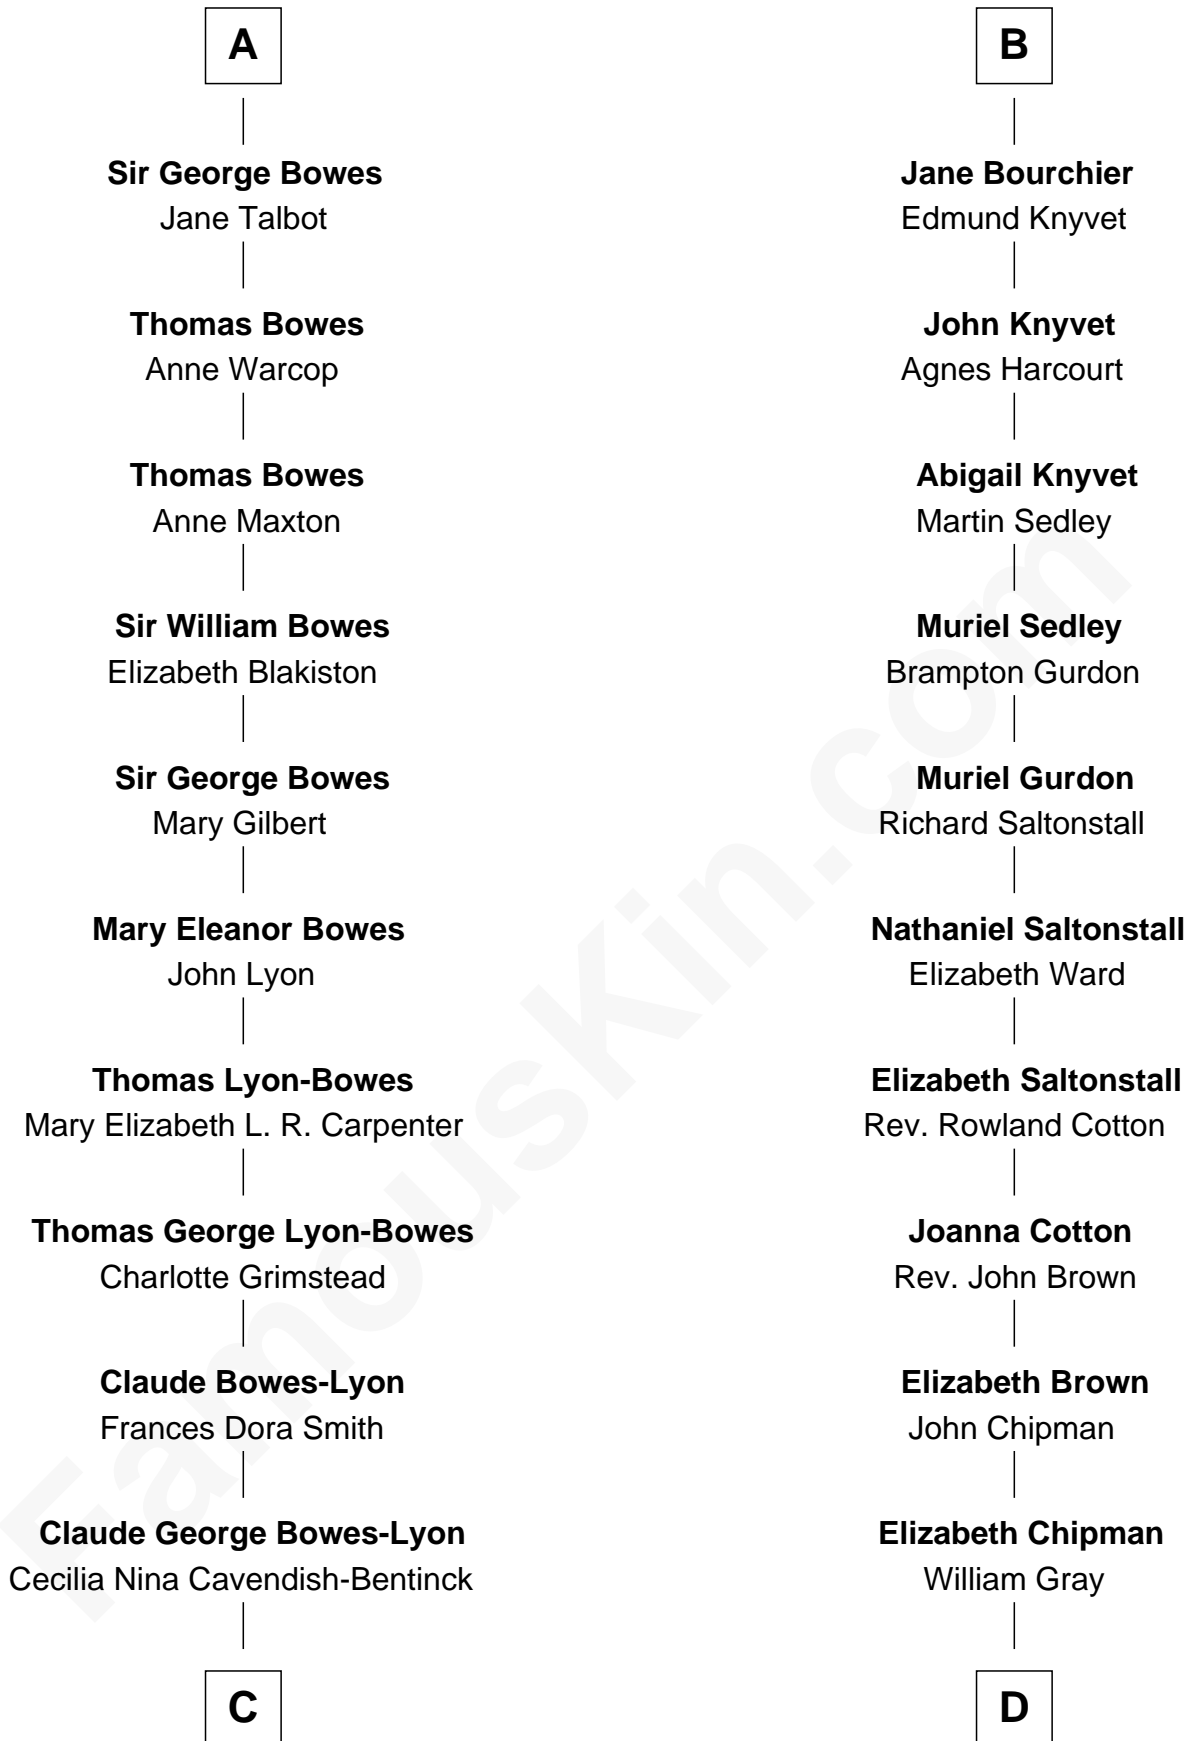

# FamousKin.com Relationship Chart of

**Queen Elizabeth II**

*Queen of the United Kingdom*

18th cousin of

**Horace Gray**

*U.S. Supreme Court Justice*

**Richard Fitzalan**

Alice de Saluzzo

**C**

**Elizabeth Bowes-Lyon**

George VI, King of the United Kingdom

**Queen Elizabeth II**

*Queen of the United Kingdom*

**D**

**Horace Gray**

Harriet Upham

**Horace Gray**

*U.S. Supreme Court Justice*

FamousKin.com