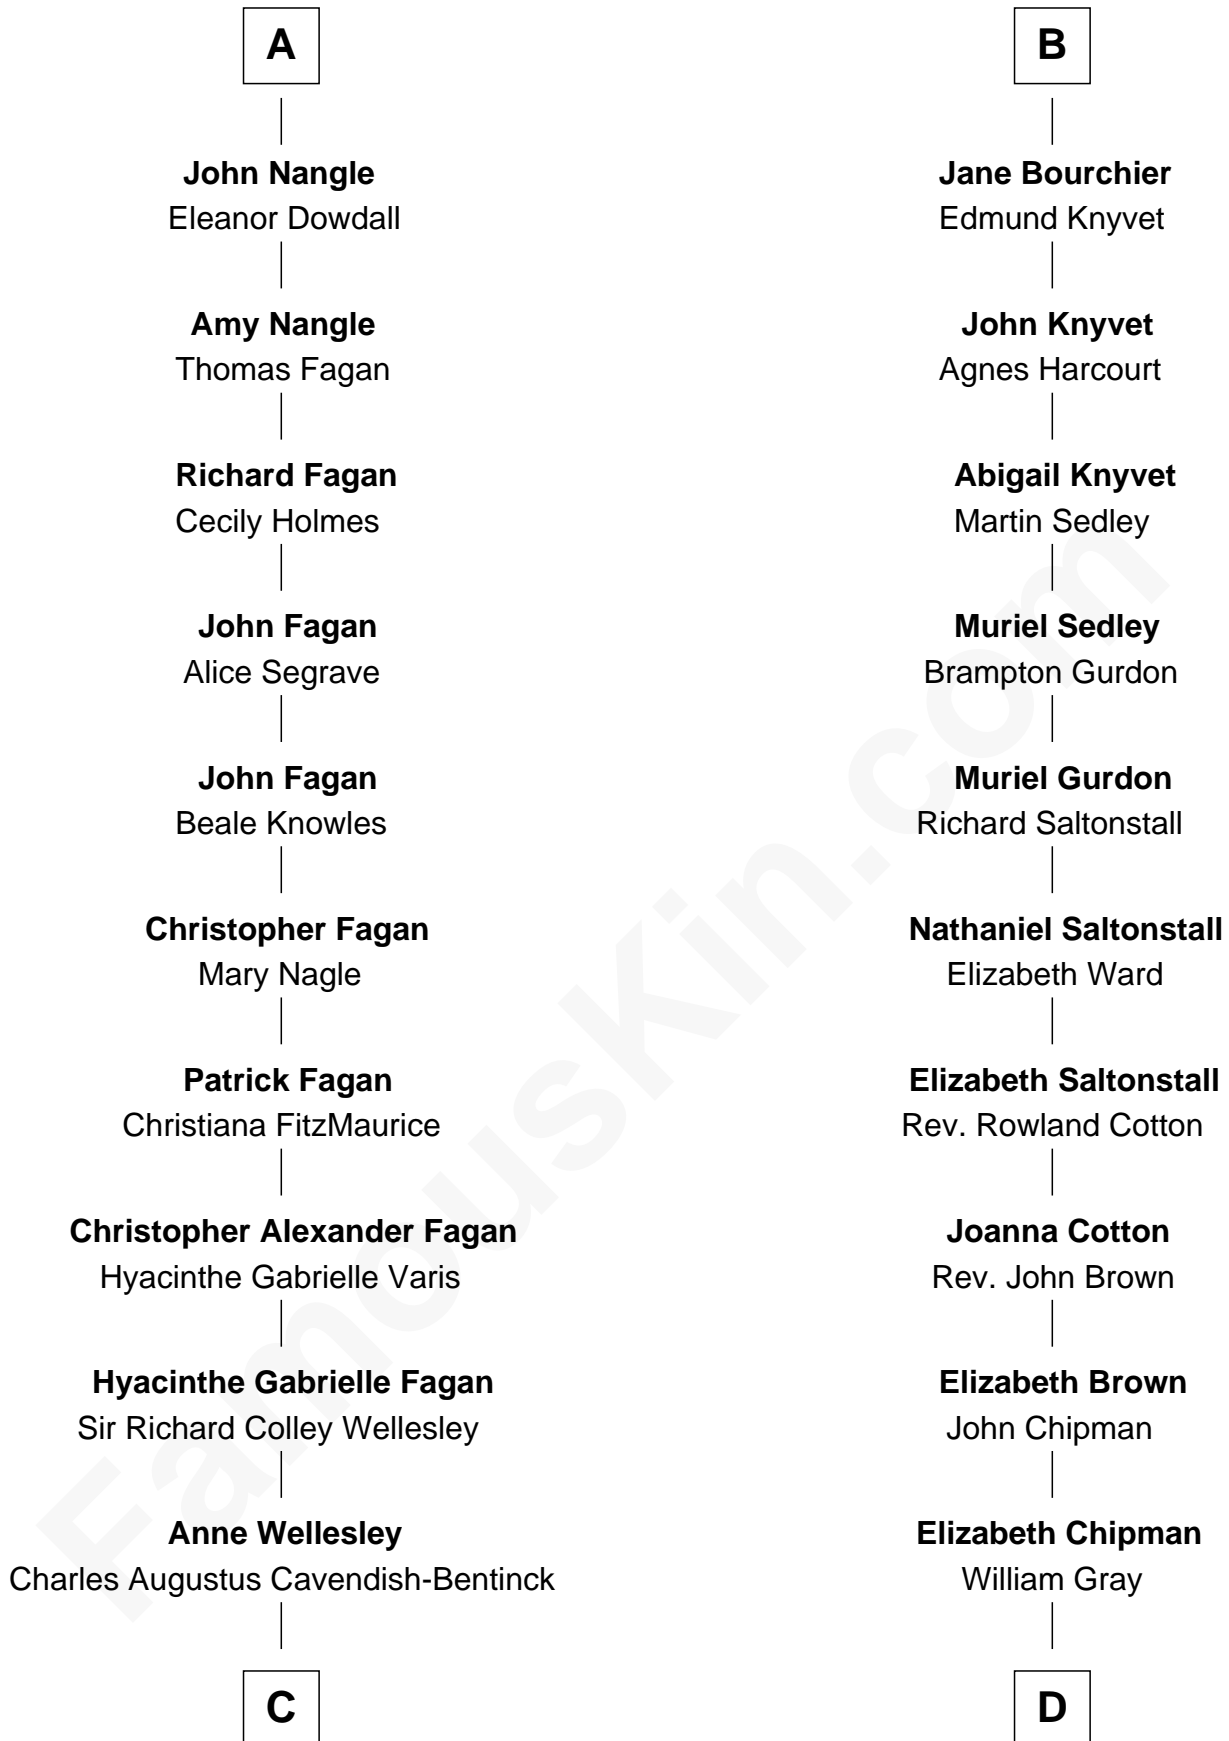

## Relationship Chart of

### Queen Elizabeth II

*Queen of the United Kingdom*

18th cousin 2 times removed of

**Horace Gray**

*U.S. Supreme Court Justice*

**Sir Roger de Hales**

Alice Skogan

**C**

**Rev. Charles William Cavendish-Bentinck**

Caroline Louisa Burnaby

**Cecilia Nina Cavendish-Bentinck**

Claude George Bowes-Lyon

**Elizabeth Bowes-Lyon**

George VI, King of the United Kingdom

**Queen Elizabeth II**

*Queen of the United Kingdom*

**D**

**Horace Gray**

Harriet Upham

**Horace Gray**

*U.S. Supreme Court Justice*

FamousKin.com