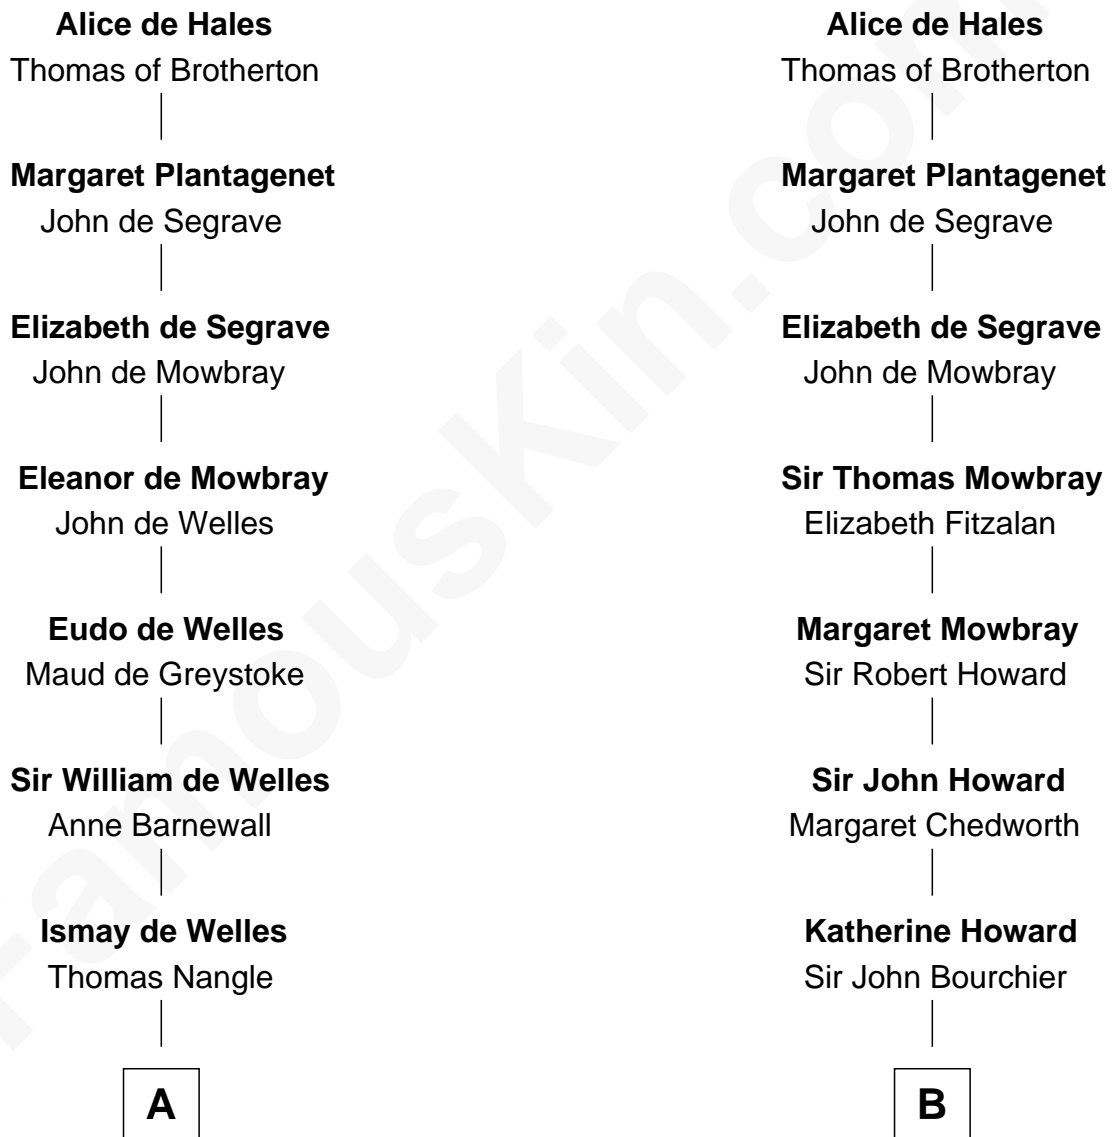

## Relationship Chart of

### Queen Elizabeth II

*Queen of the United Kingdom*

18th cousin 2 times removed of

**Horace Gray**

*U.S. Supreme Court Justice*

**Sir Roger de Hales**

Alice Skogan

**C**

**Rev. Charles William Cavendish-Bentinck**

Caroline Louisa Burnaby

**Cecilia Nina Cavendish-Bentinck**

Claude George Bowes-Lyon

**Elizabeth Bowes-Lyon**

George VI, King of the United Kingdom

**Queen Elizabeth II**