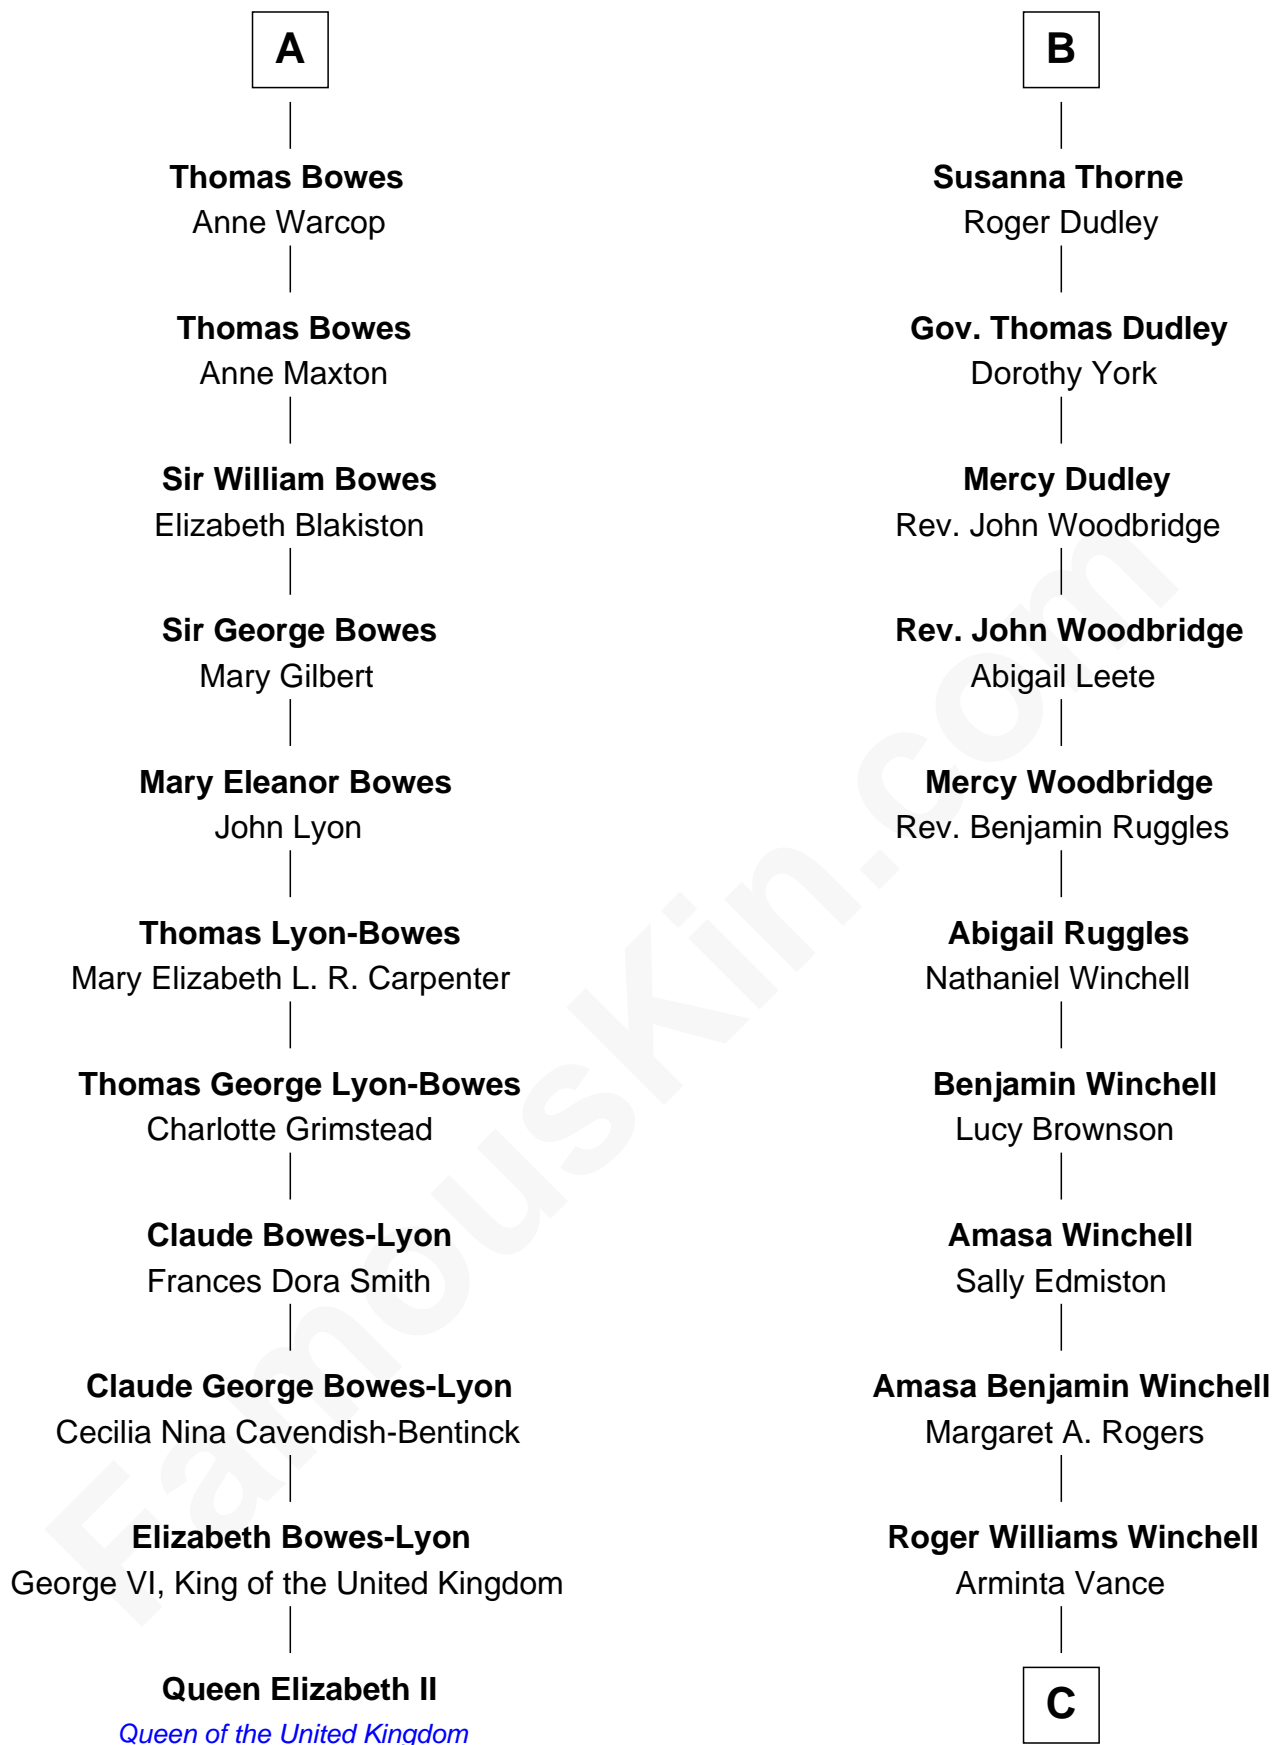

# FamousKin.com Relationship Chart of

**Queen Elizabeth II**

*Queen of the United Kingdom*

17th cousin 3 times removed of

**Anna Faris**

*TV and Movie Actress*

C

**Veronica Ream Winchell**

John Bathurst

**Winchell Bathurst**

Minnie Madie Meins

**Karen Louise Bathurst**

John Homan Faris

**Anna Faris**

*TV and Movie Actress*