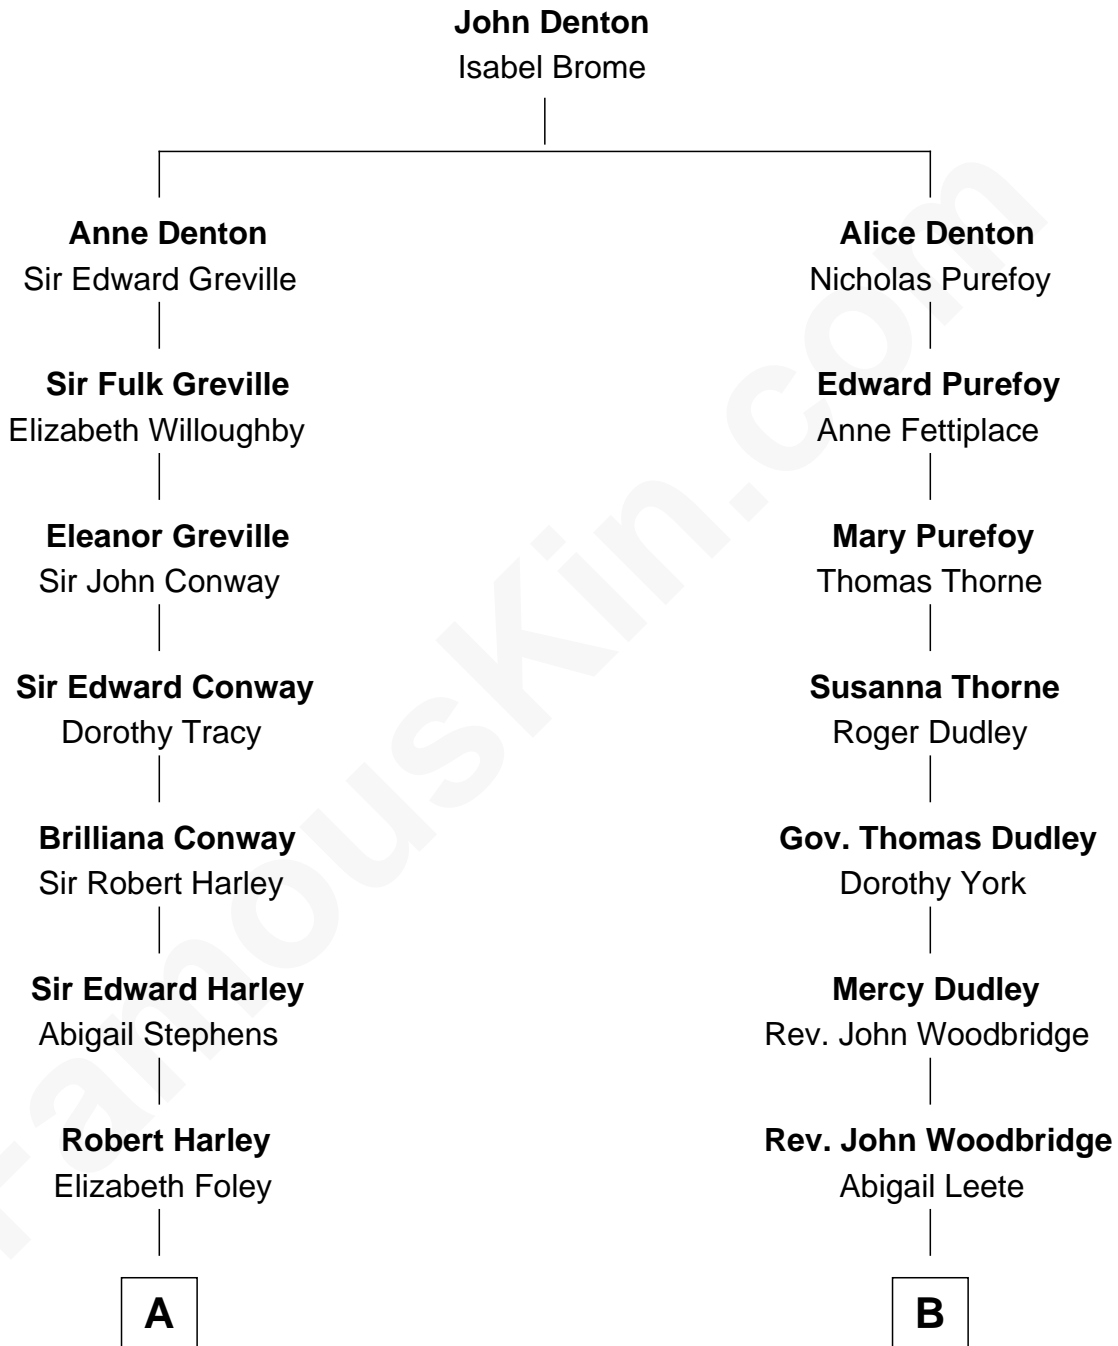

# FamousKin.com Relationship Chart of

**Queen Elizabeth II**

*Queen of the United Kingdom*

14th cousin 2 times removed of

**Anna Faris**

*TV and Movie Actress*

**A**

**Edward Harley**  
Henrietta Cavendish Holles

**Margaret Cavendish Harley**  
Sir William Bentinck

**William Henry Bentinck**  
Dorothy Cavendish

**Charles Augustus Cavendish-Bentinck**  
Anne Wellesley

**Rev. Charles William Cavendish-Bentinck**  
Caroline Louisa Burnaby

**Cecilia Nina Cavendish-Bentinck**  
Claude George Bowes-Lyon

**Elizabeth Bowes-Lyon**  
George VI, King of the United Kingdom

**Queen Elizabeth II**  
*Queen of the United Kingdom*

**B**

**Mercy Woodbridge**  
Rev. Benjamin Ruggles