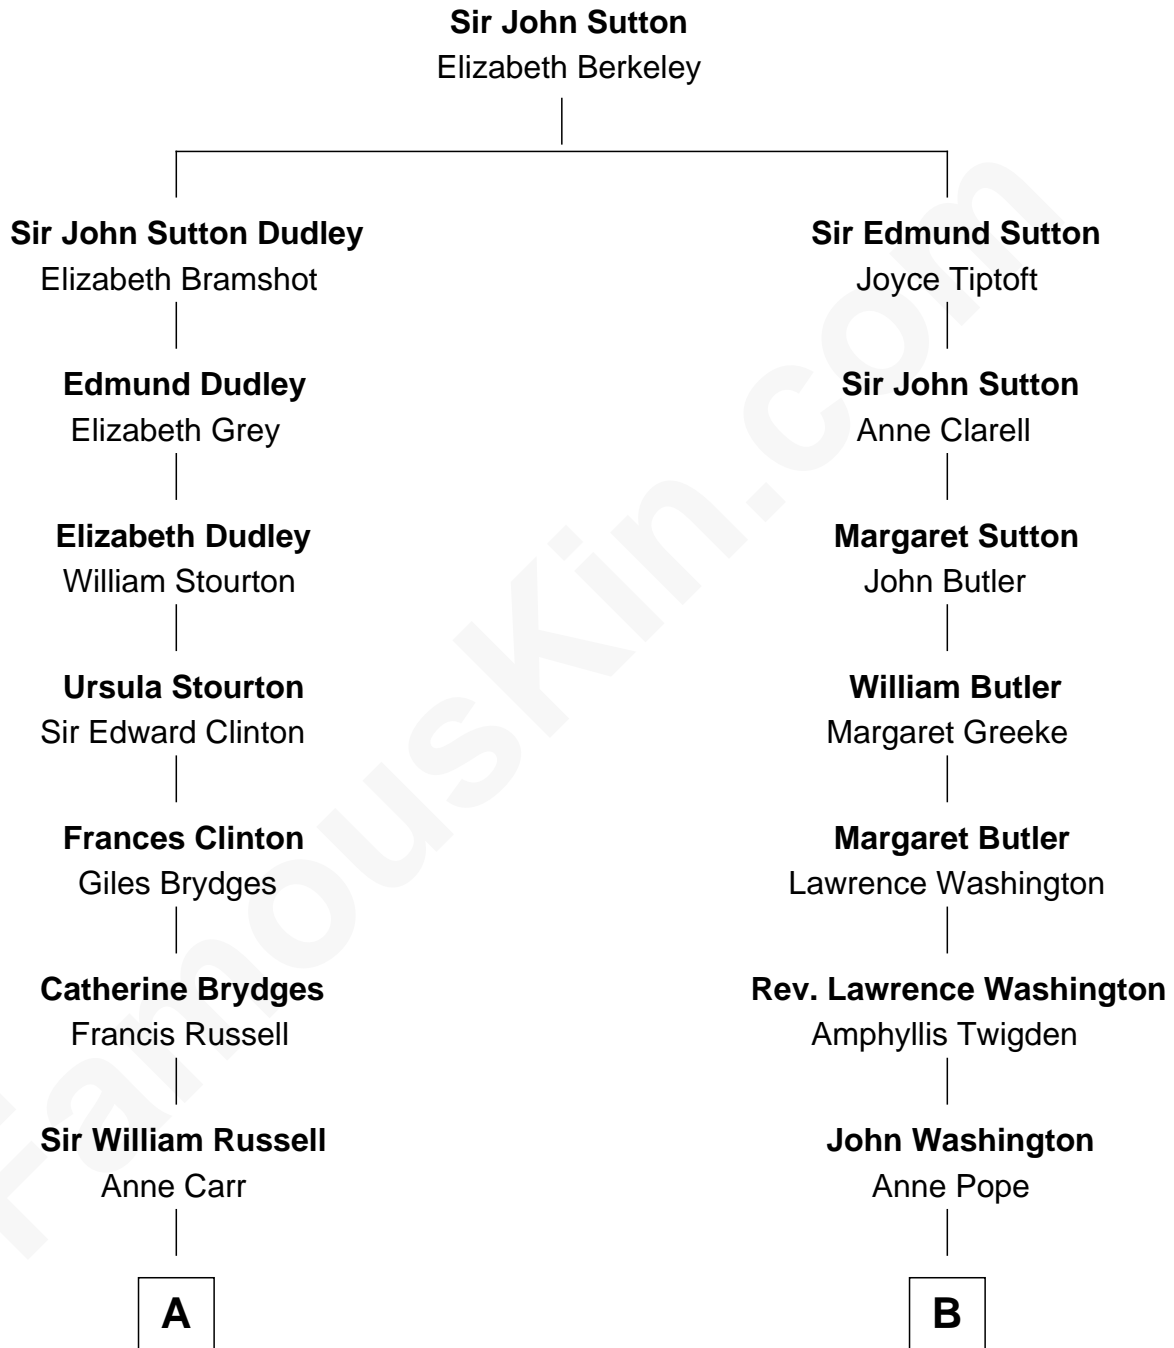

# FamousKin.com Relationship Chart of

**Queen Elizabeth II**

*Queen of the United Kingdom*

15th cousin 1 time removed of

**General George S. Patton**

*U.S. Army - World War II*

**A**

**William Russell**  
Rachel Wriothesley

**Rachel Russell**  
Sir William Cavendish

**Sir William Cavendish**  
Catherine Hoskins

**Sir William Cavendish**  
Charlotte Elizabeth Boyle

**Dorothy Cavendish**  
William Henry Bentinck

**Charles Augustus Cavendish-Bentinck**  
Anne Wellesley