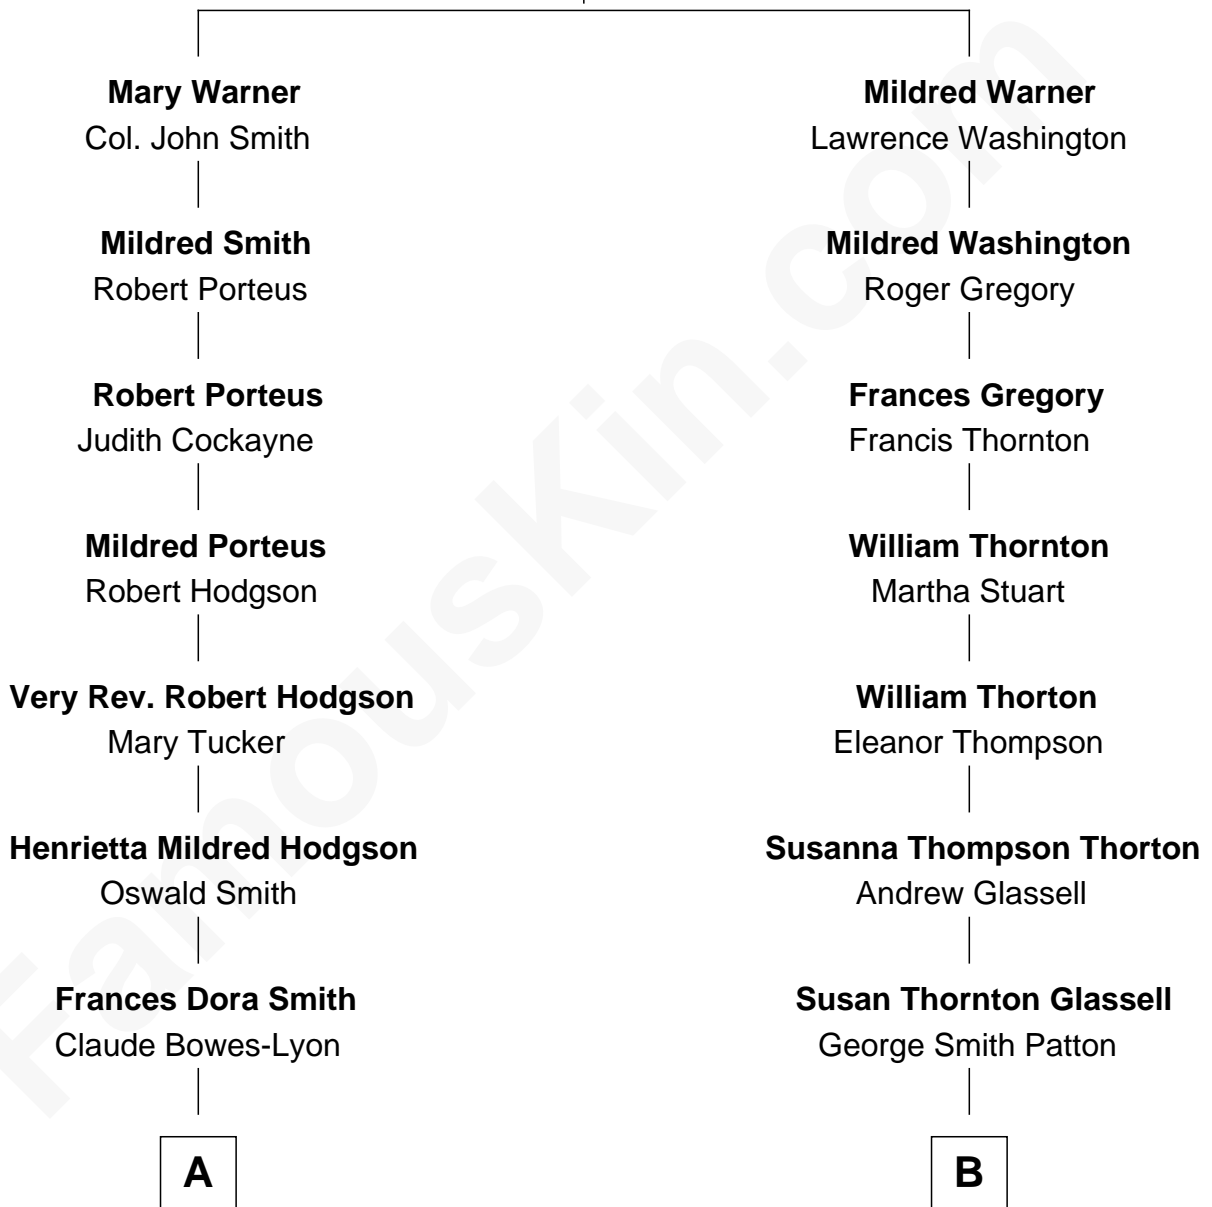

# FamousKin.com Relationship Chart of

**Queen Elizabeth II**

*Queen of the United Kingdom*

8th cousin 1 time removed of

**General George S. Patton**

*U.S. Army - World War II*

**Col. Augustine Warner**

Mildred Reade

**A**

**Claude George Bowes-Lyon**  
Cecilia Nina Cavendish-Bentinck

**Elizabeth Bowes-Lyon**  
George VI, King of the United Kingdom

**Queen Elizabeth II**  
*Queen of the United Kingdom*

**B**

**George Smith Patton**  
Ruth Wilson