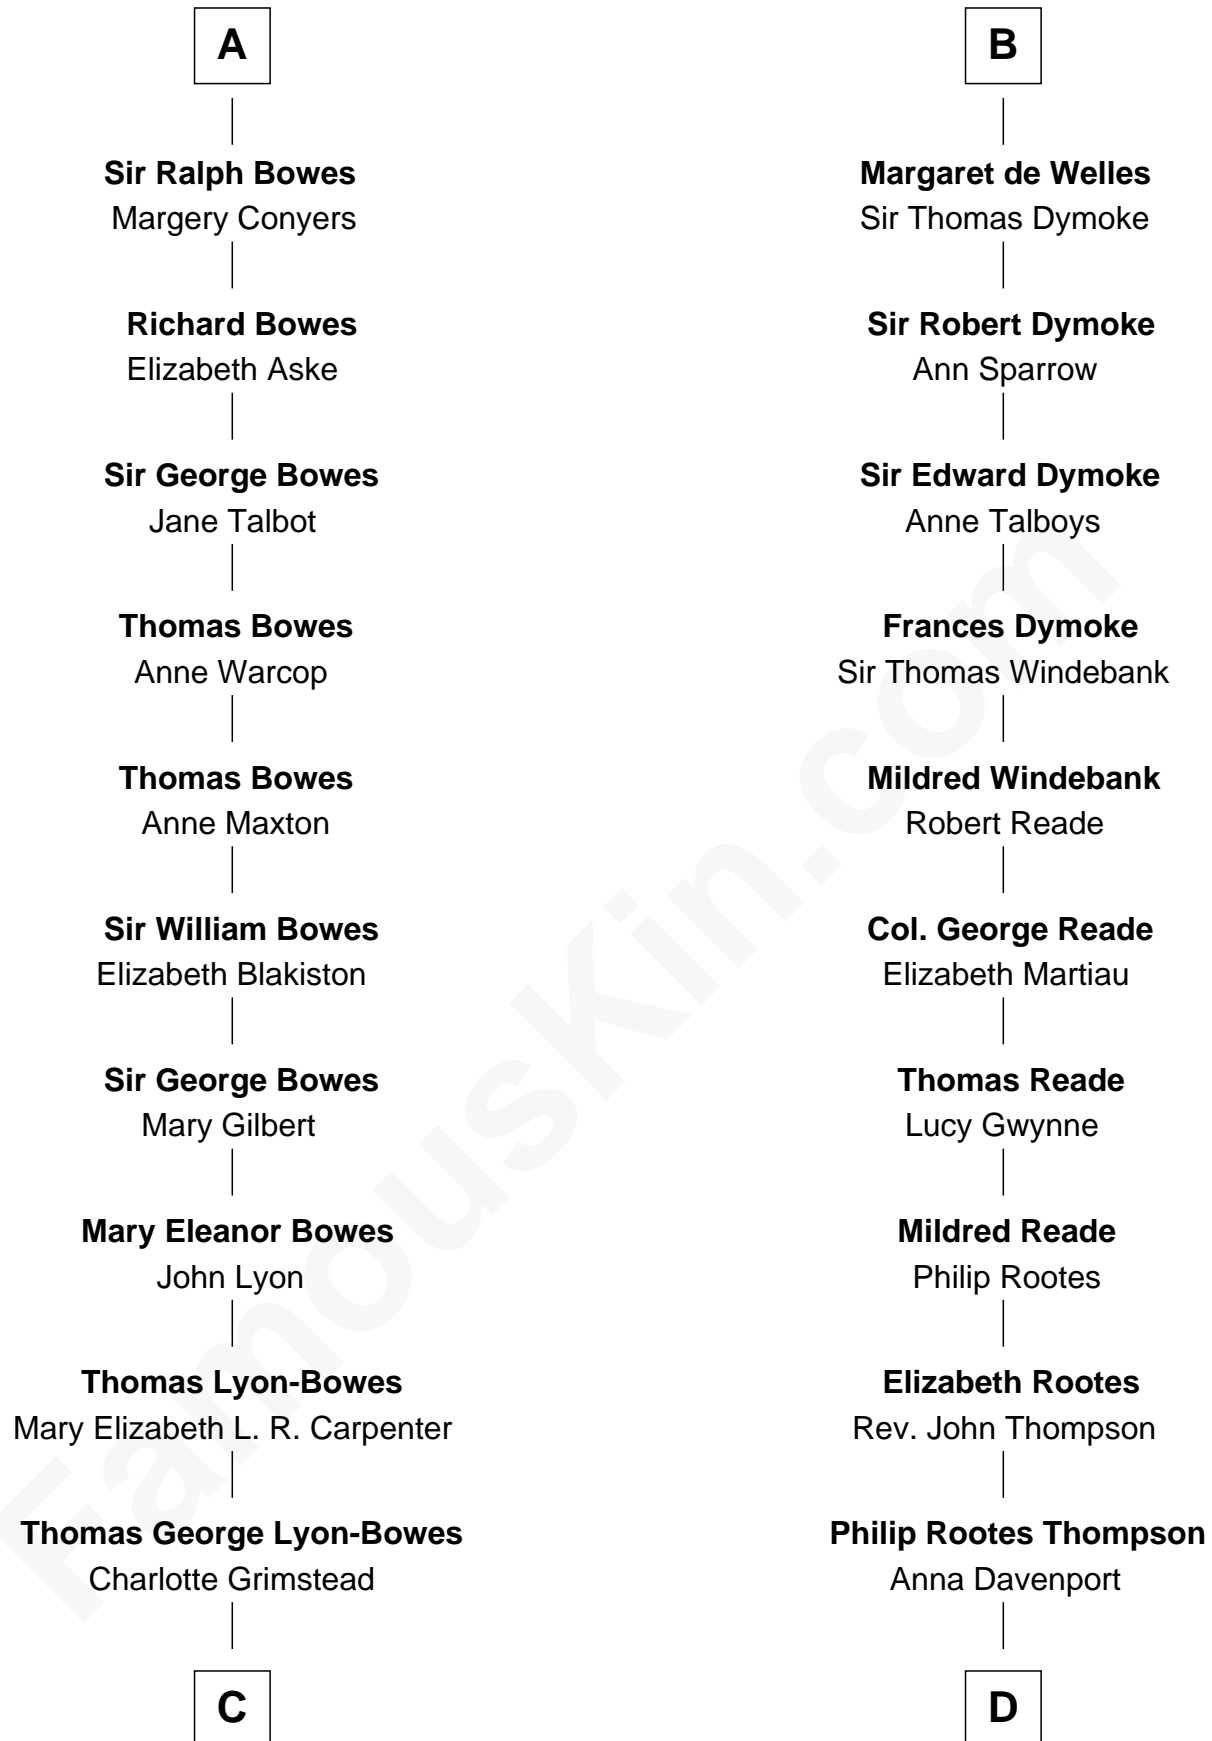

FamousKin.com

Relationship Chart of

Queen Elizabeth II

Queen of the United Kingdom

20th cousin 1 time removed of

General George S. Patton

U.S. Army - World War II

C

Claude Bowes-Lyon

Frances Dora Smith

Claude George Bowes-Lyon

Cecilia Nina Cavendish-Bentinck

Elizabeth Bowes-Lyon

George VI, King of the United Kingdom

Queen Elizabeth II

Queen of the United Kingdom