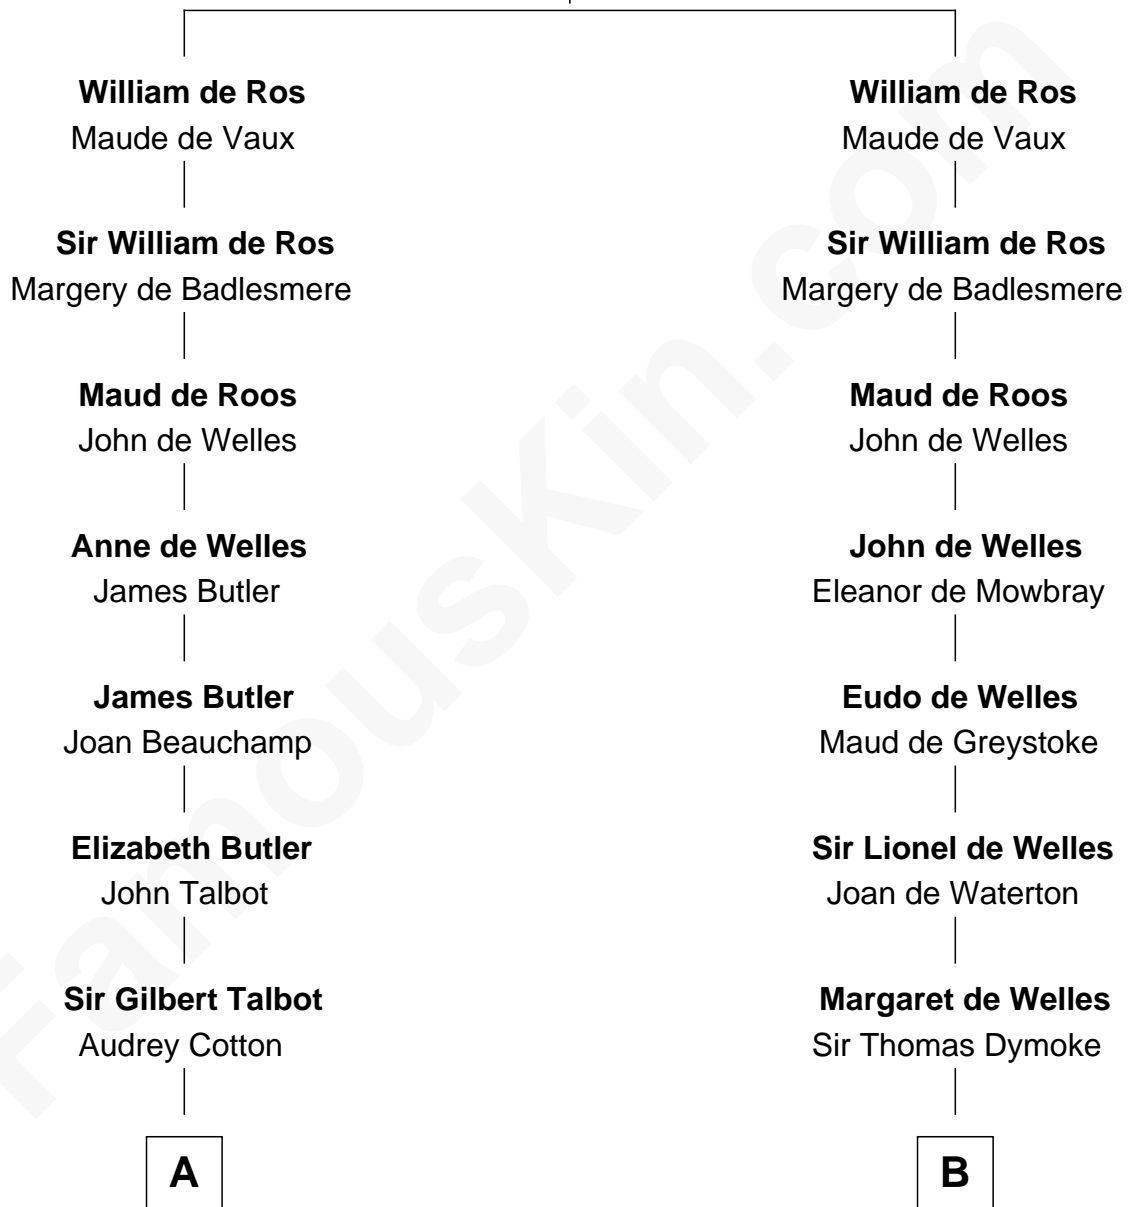

FamousKin.com Relationship Chart of

Queen Elizabeth II

Queen of the United Kingdom

20th cousin of

General George S. Patton

U.S. Army - World War II

Sir Robert de Ros

Isabel de Aubeney

C

Claude Bowes-Lyon

Frances Dora Smith

Claude George Bowes-Lyon

Cecilia Nina Cavendish-Bentinck

Elizabeth Bowes-Lyon

George VI, King of the United Kingdom

Queen Elizabeth II

Queen of the United Kingdom

D

Susanna Thompson Thorton

Andrew Glassell

Susan Thornton Glassell

George Smith Patton

George Smith Patton

Ruth Wilson