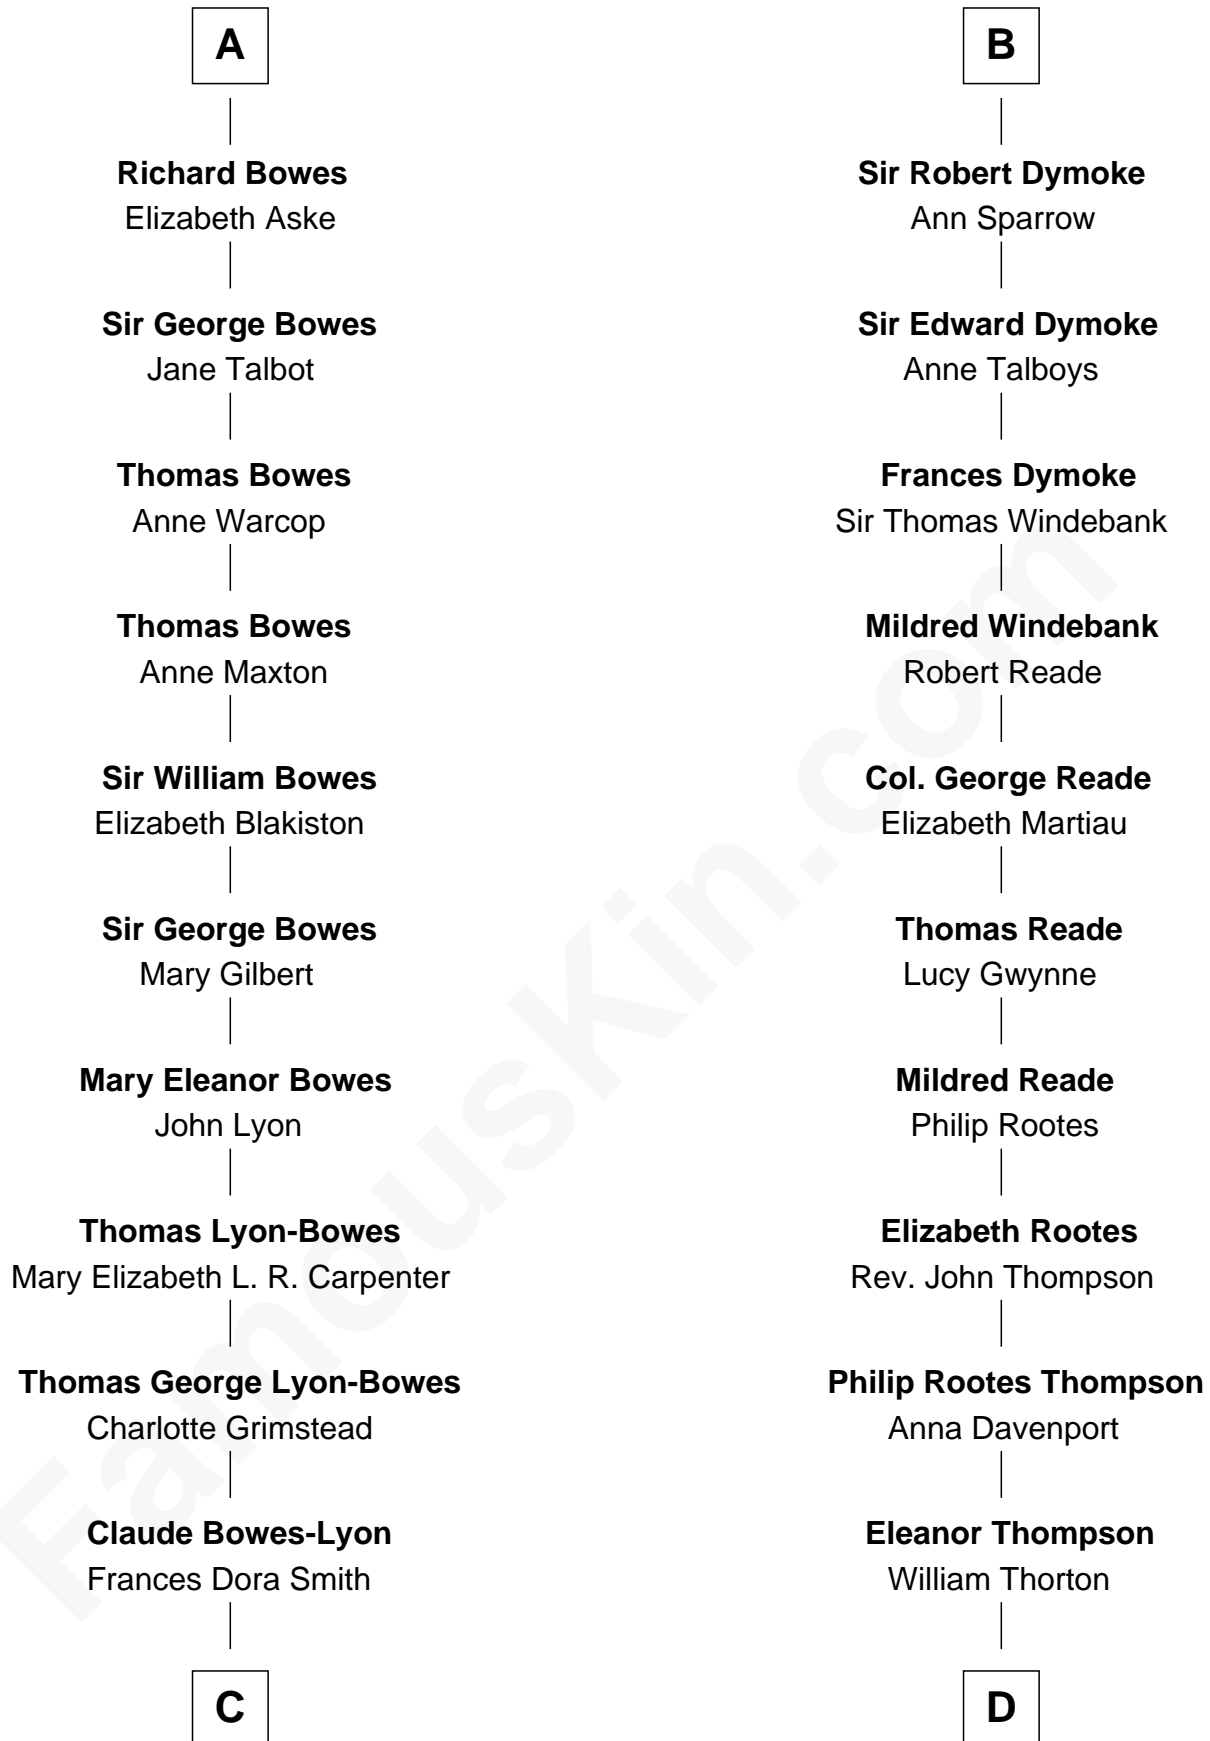

FamousKin.com Relationship Chart of

Queen Elizabeth II

Queen of the United Kingdom

19th cousin 1 time removed of

General George S. Patton

U.S. Army - World War II

Sir Edmund Mortimer

Margaret de Fiennes

C

Claude George Bowes-Lyon
Cecilia Nina Cavendish-Bentinck

Elizabeth Bowes-Lyon
George VI, King of the United Kingdom

Queen Elizabeth II
Queen of the United Kingdom

D

Susanna Thompson Thornton
Andrew Glassell